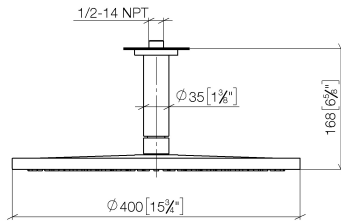

Rain shower with ceiling fixing 400 mm - Brushed Light Gold

TARA

28 699 970

Fits: TARA, LISSÉ, VAIA, META

- rain shower Ø 400 mm
- PURE RAIN, max. flow rate 20 l/min (at 3 bar)
- Max. flow rate 20 l/min (at 3 bar)
- Function from: 12 l/min
- rosette Ø 60 mm optional
- 1/2" connection
- with anti-scale system
- quick clearing
- WRAS 2212012

Product change as of 1st April 2024: max. flow 20l/min

	Brushed Light Gold	28 699 970-27
	Chrome	28 699 970-00
	Brushed Platinum	28 699 970-06
	Platinum	28 699 970-08
	Dark Chrome	28 699 970-19
	Light Gold	28 699 970-26
	Brushed Durabronze (23kt Gold)	28 699 970-28
	Matte Black	28 699 970-33
	Brushed Bronze	28 699 970-42
	Brushed Champagne (22kt Gold)	28 699 970-46
	Champagne (22kt Gold)	28 699 970-47
	Brushed Chrome	28 699 970-93
	Brushed Dark Platinum	28 699 970-99

Recommended miscellaneous

- Concealed wall elbow -** 35 085 970 90
- min. recess depth 90 mm
 - max. recess depth 163 mm

28 699 970

mm [inches]

Flow rate chart

Certificates

LGA_29238.

WRAS_2212012.

DVGW_DW-
6517DN0118.

28 699 970

Spare parts list

No.	Item Number	Name	Quantity used	Delivery time
1	09 27 22 040-27	rosette	1	60
2	09 14 10 141 90	seal	1	2
3	09 11 03 080-27	connection	1	60
4	09 23 01 075 90	insert	1	2
5	04 12 05 090 00-27	shower	1	60
6	90 30 09 069 00 90	key	1	2