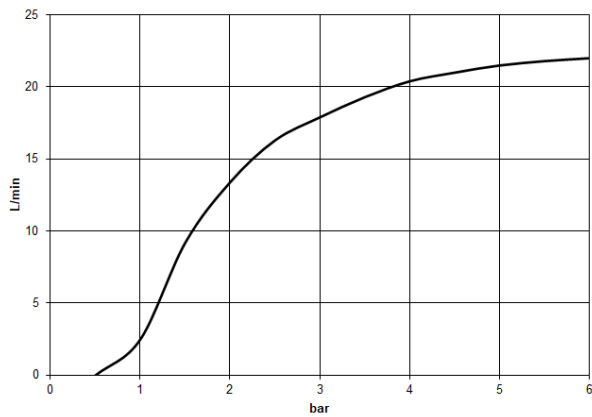

Rain shower with ceiling fixing 400 mm - Brushed Light Gold

TARA

28 699 970

Fits: TARA, LISSÉ, VAIA, META

- rain shower Ø 400 mm
- PURE RAIN, max. flow rate 20 l/min (at 3 bar)
- Max. flow rate 20 l/min (at 3 bar)
- Function from: 12 l/min
- rosette Ø 60 mm optional
- 1/2" connection
- with anti-scale system
- quick clearing
- WRAS 2212012

Recommended miscellaneous

- Concealed wall elbow -** 35 085 970 90
- min. recess depth 90 mm
 - max. recess depth 163 mm

28 699 970

mm [inches]

Flow rate chart

Certificates

LGA_29238.

WRAS_2212012.