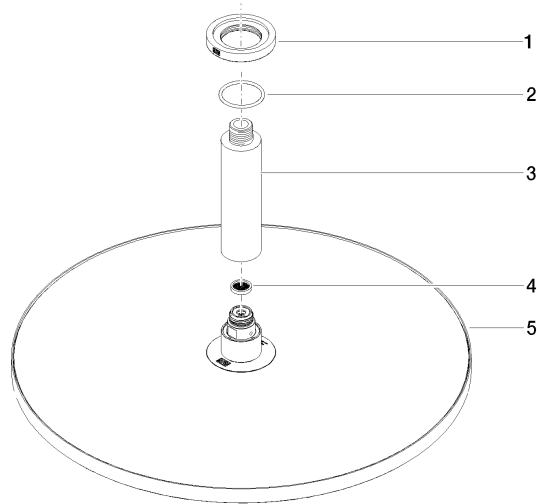

Rain shower with ceiling fixing 400 mm - Brushed Light Gold

TARA

28 699 970

Fits: TARA, LISSÉ, VAIA, META

- rain shower Ø 400 mm
- PURE RAIN, max. flow rate 20 l/min (at 3 bar)
- Max. flow rate 20 l/min (at 3 bar)
- Function from: 12 l/min
- rosette Ø 60 mm optional
- 1/2" connection
- with anti-scale system
- quick clearing
- WRAS 2212012

Product change as of 1st April 2024: max. flow 20l/min

	Brushed Light Gold	28 699 970-27
	Chrome	28 699 970-00
	Brushed Platinum	28 699 970-06
	Platinum	28 699 970-08
	Dark Chrome	28 699 970-19
	Light Gold	28 699 970-26
	Brushed Durabronze (23kt Gold)	28 699 970-28
	Matte Black	28 699 970-33
	Brushed Bronze	28 699 970-42
	Brushed Champagne (22kt Gold)	28 699 970-46
	Champagne (22kt Gold)	28 699 970-47
	Brushed Chrome	28 699 970-93
	Brushed Dark Platinum	28 699 970-99

Recommended miscellaneous

- Concealed wall elbow -** 35 085 970 90
- min. recess depth 90 mm
 - max. recess depth 163 mm

28 699 970

mm [inches]

Flow rate chart

Certificates

LGA_29238.

WRAS_2212012.

DVGW_DW-
6517DN0118.

28 699 970

Spare parts list

No.	Item Number	Name	Quantity used	Delivery time
1	09 27 22 040-27	rosette	1	60
2	09 14 10 141 90	seal	1	2
3	09 11 03 080-27	connection	1	60
4	09 23 01 075 90	insert	1	2
5	04 12 05 090 00-27	shower	1	60
6	90 30 09 069 00 90	key	1	2