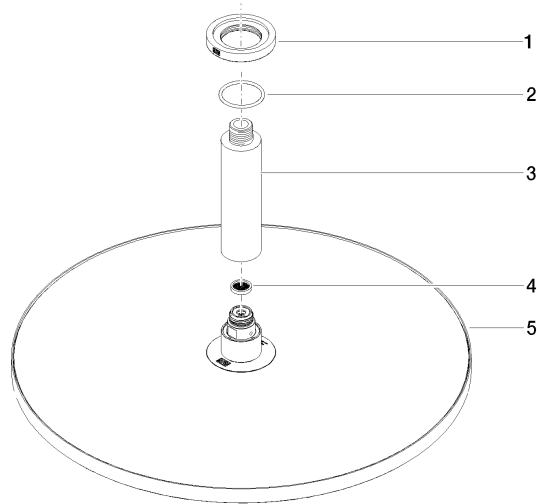

Rain shower with ceiling fixing 400 mm - Brushed Bronze

TARA

28 699 970

Fits: TARA, LISSÉ, VAIA, META

- rain shower Ø 400 mm
- PURE RAIN, max. flow rate 20 l/min (at 3 bar)
- Max. flow rate 20 l/min (at 3 bar)
- Function from: 12 l/min
- rosette Ø 60 mm optional
- 1/2" connection
- with anti-scale system
- quick clearing
- WRAS 2212012

Product change as of 1st April 2024: max. flow 20l/min

	Brushed Bronze	28 699 970-42
	Chrome	28 699 970-00
	Brushed Platinum	28 699 970-06
	Platinum	28 699 970-08
	Dark Chrome	28 699 970-19
	Light Gold	28 699 970-26
	Brushed Light Gold	28 699 970-27
	Brushed Durabronze (23kt Gold)	28 699 970-28
	Matte Black	28 699 970-33
	Brushed Champagne (22kt Gold)	28 699 970-46
	Champagne (22kt Gold)	28 699 970-47
	Brushed Chrome	28 699 970-93
	Brushed Dark Platinum	28 699 970-99

Recommended miscellaneous

- Concealed wall elbow -** 35 085 970 90
- min. recess depth 90 mm
 - max. recess depth 163 mm

28 699 970

mm [inches]

Flow rate chart

Certificates

LGA_29238.

WRAS_2212012.

DVGW_DW-
6517DN0118.

28 699 970

Spare parts list

No.	Item Number	Name	Quantity used	Delivery time
1	09 27 22 040-42	rosette	1	60
2	09 14 10 141 90	seal	1	2
3	09 11 03 080-42	connection	1	60
4	09 23 01 075 90	insert	1	2
5	04 12 05 090 00-42	shower	1	60
6	90 30 09 069 00 90	key	1	2