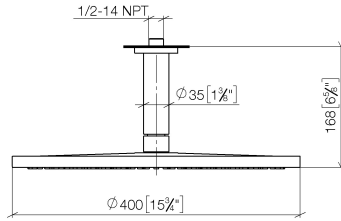

Rain shower with ceiling fixing 400 mm - Brushed Bronze

TARA

28 699 970

Fits: TARA, LISSÉ, VAIA, META

- rain shower Ø 400 mm
- PURE RAIN, max. flow rate 20 l/min (at 3 bar)
- Max. flow rate 20 l/min (at 3 bar)
- Function from: 12 l/min
- rosette Ø 60 mm optional
- 1/2" connection
- with anti-scale system
- quick clearing
- WRAS 2212012

Product change as of 1st April 2024: max. flow 20l/min

	Brushed Bronze	28 699 970-42
	Chrome	28 699 970-00
	Brushed Platinum	28 699 970-06
	Platinum	28 699 970-08
	Dark Chrome	28 699 970-19
	Light Gold	28 699 970-26
	Brushed Light Gold	28 699 970-27
	Brushed Durabronze (23kt Gold)	28 699 970-28
	Matte Black	28 699 970-33
	Brushed Champagne (22kt Gold)	28 699 970-46
	Champagne (22kt Gold)	28 699 970-47
	Brushed Chrome	28 699 970-93
	Brushed Dark Platinum	28 699 970-99

Recommended miscellaneous

- Concealed wall elbow -** 35 085 970 90
- min. recess depth 90 mm
 - max. recess depth 163 mm

28 699 970

mm [inches]

Flow rate chart

Certificates

LGA_29238.

WRAS_2212012.

DVGW_DW-
6517DN0118.

28 699 970

Spare parts list

No.	Item Number	Name	Quantity used	Delivery time
1	09 27 22 040-42	rosette	1	60
2	09 14 10 141 90	seal	1	2
3	09 11 03 080-42	connection	1	60
4	09 23 01 075 90	insert	1	2
5	04 12 05 090 00-42	shower	1	60
6	90 30 09 069 00 90	key	1	2