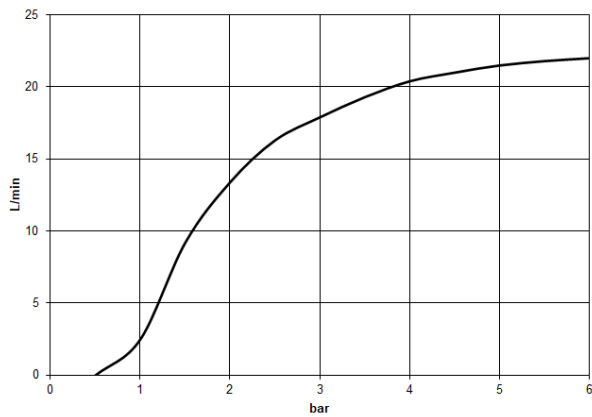

Rain shower with ceiling fixing 400 mm - Brushed Bronze

TARA

28 699 970

Fits: TARA, LISSÉ, VAIA, META

- rain shower Ø 400 mm
- PURE RAIN, max. flow rate 20 l/min (at 3 bar)
- Max. flow rate 20 l/min (at 3 bar)
- Function from: 12 l/min
- rosette Ø 60 mm optional
- 1/2" connection
- with anti-scale system
- quick clearing
- WRAS 2212012

Recommended miscellaneous

- Concealed wall elbow -** 35 085 970 90
- min. recess depth 90 mm
 - max. recess depth 163 mm

28 699 970

mm [inches]

Flow rate chart

Certificates

LGA_29238.

WRAS_2212012.