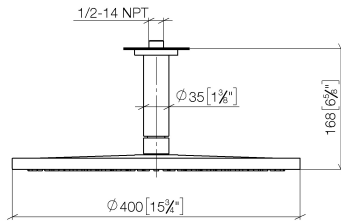

Rain shower with ceiling fixing 400 mm - Brushed Champagne (22kt Gold)

TARA

28 699 970

Fits: TARA, LISSÉ, VAIA, META

- rain shower Ø 400 mm
- PURE RAIN, max. flow rate 20 l/min (at 3 bar)
- Max. flow rate 20 l/min (at 3 bar)
- Function from: 12 l/min
- rosette Ø 60 mm optional
- 1/2" connection
- with anti-scale system
- quick clearing
- WRAS 2212012

Product change as of 1st April 2024: max. flow 20l/min

	Brushed Champagne (22kt Gold)	28 699 970-46
	Chrome	28 699 970-00
	Brushed Platinum	28 699 970-06
	Platinum	28 699 970-08
	Dark Chrome	28 699 970-19
	Light Gold	28 699 970-26
	Brushed Light Gold	28 699 970-27
	Brushed Durabrass (23kt Gold)	28 699 970-28
	Matte Black	28 699 970-33
	Brushed Bronze	28 699 970-42
	Champagne (22kt Gold)	28 699 970-47
	Brushed Chrome	28 699 970-93
	Brushed Dark Platinum	28 699 970-99

Recommended miscellaneous

- Concealed wall elbow -** 35 085 970 90
- max. recess depth 163 mm
 - min. recess depth 90 mm

28 699 970

mm [inches]

Flow rate chart

Certificates

LGA_29238.

WRAS_2212012.

DVGW_DW-6517DN0118.

28 699 970

Spare parts list

No.	Item Number	Name	Quantity used	Delivery time
1	09 27 22 040-46	rosette	1	30
2	09 14 10 141 90	seal	1	2
3	09 11 03 080-46	connection	1	30
4	09 23 01 075 90	insert	1	2
5	04 12 05 090 00-46	shower	1	30
6	90 30 09 069 00 90	key	1	2