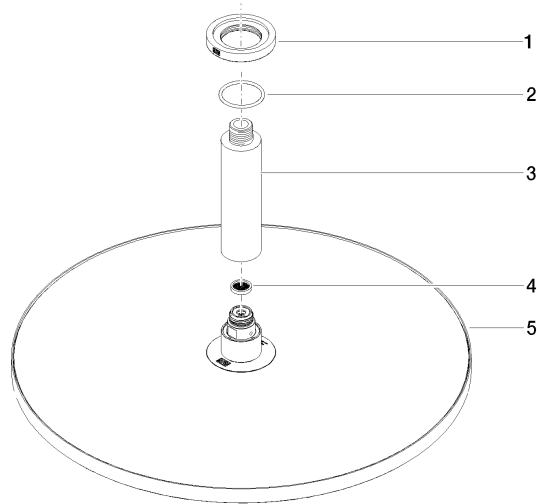

Rain shower with ceiling fixing 400 mm - Brushed Champagne (22kt Gold)

TARA

28 699 970

Fits: TARA, LISSÉ, VAIA, META

- rain shower Ø 400 mm
- PURE RAIN, max. flow rate 20 l/min (at 3 bar)
- Max. flow rate 20 l/min (at 3 bar)
- Function from: 12 l/min
- rosette Ø 60 mm optional
- 1/2" connection
- with anti-scale system
- quick clearing
- WRAS 2212012

Product change as of 1st April 2024: max. flow 20l/min

	Brushed Champagne (22kt Gold)	28 699 970-46
	Chrome	28 699 970-00
	Brushed Platinum	28 699 970-06
	Platinum	28 699 970-08
	Dark Chrome	28 699 970-19
	Light Gold	28 699 970-26
	Brushed Light Gold	28 699 970-27
	Brushed Durabrass (23kt Gold)	28 699 970-28
	Matte Black	28 699 970-33
	Brushed Bronze	28 699 970-42
	Champagne (22kt Gold)	28 699 970-47
	Brushed Chrome	28 699 970-93
	Brushed Dark Platinum	28 699 970-99

Recommended miscellaneous

- Concealed wall elbow -** 35 085 970 90
- max. recess depth 163 mm
 - min. recess depth 90 mm

28 699 970

mm [inches]

Flow rate chart

Certificates

LGA_29238.

WRAS_2212012.

DVGW_DW-6517DN0118.

28 699 970

Spare parts list

No.	Item Number	Name	Quantity used	Delivery time
1	09 27 22 040-46	rosette	1	30
2	09 14 10 141 90	seal	1	2
3	09 11 03 080-46	connection	1	30
4	09 23 01 075 90	insert	1	2
5	04 12 05 090 00-46	shower	1	30
6	90 30 09 069 00 90	key	1	2