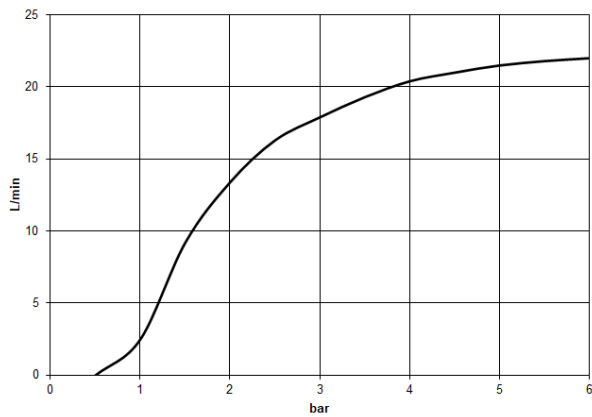

Rain shower with ceiling fixing 400 mm - Brushed Champagne (22kt Gold)

TARA

28 699 970

Fits: TARA, LISSÉ, VAIA, META

- rain shower Ø 400 mm
- PURE RAIN, max. flow rate 20 l/min (at 3 bar)
- Max. flow rate 20 l/min (at 3 bar)
- Function from: 12 l/min
- rosette Ø 60 mm optional
- 1/2" connection
- with anti-scale system
- quick clearing
- WRAS 2212012

Recommended miscellaneous

- Concealed wall elbow -** 35 085 970 90
- max. recess depth 163 mm
 - min. recess depth 90 mm

28 699 970

mm [inches]

Flow rate chart

Certificates

LGA_29238.

WRAS_2212012.