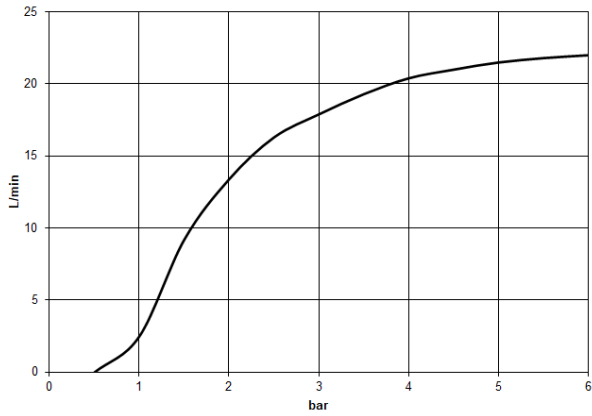

**Rain shower with ceiling fixing 400 mm - Champagne (22kt Gold)**

TARA

28 699 970

Fits: TARA, LISSÉ, VAIA, META

- rain shower Ø 400 mm
- PURE RAIN, max. flow rate 20 l/min (at 3 bar)
- Max. flow rate 20 l/min (at 3 bar)
- Function from: 12 l/min
- rosette Ø 60 mm optional
- 1/2" connection
- with anti-scale system
- quick clearing
- WRAS 2212012

**Recommended miscellaneous**

- Concealed wall elbow -** 35 085 970 90
- max. recess depth 163 mm
  - min. recess depth 90 mm

28 699 970

mm [inches]

Flow rate chart

Certificates

LGA\_29238.

WRAS\_2212012.