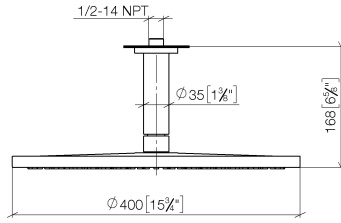

**Rain shower with ceiling fixing 400 mm - Champagne (22kt Gold)**

TARA

28 699 970

Fits: TARA, LISSÉ, VAIA, META

- rain shower Ø 400 mm
- PURE RAIN, max. flow rate 20 l/min (at 3 bar)
- Max. flow rate 20 l/min (at 3 bar)
- Function from: 12 l/min
- rosette Ø 60 mm optional
- 1/2" connection
- with anti-scale system
- quick clearing
- WRAS 2212012

**Recommended miscellaneous**

- Concealed wall elbow -** 35 085 970 90
- max. recess depth 163 mm
  - min. recess depth 90 mm

28 699 970

mm [inches]

Flow rate chart

Certificates

LGA\_29238.

WRAS\_2212012.