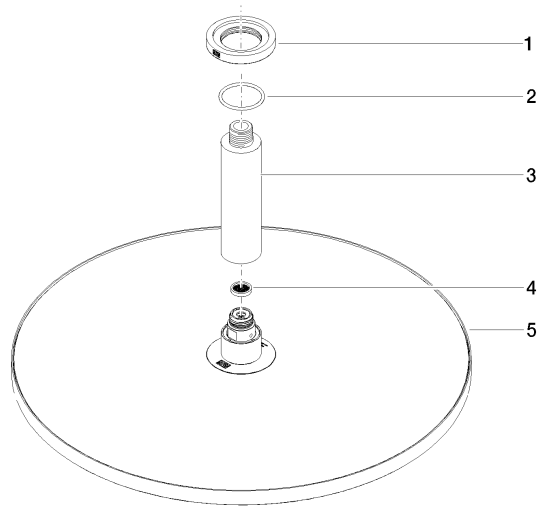

**Rain shower with ceiling fixing 400 mm - Champagne (22kt Gold)**

TARA

28 699 970

Fits: TARA, LISSÉ, VAIA, META

- rain shower Ø 400 mm
- PURE RAIN, max. flow rate 20 l/min (at 3 bar)
- Max. flow rate 20 l/min (at 3 bar)
- Function from: 12 l/min
- rosette Ø 60 mm optional
- 1/2" connection
- with anti-scale system
- quick clearing
- WRAS 2212012

Product change as of 1st April 2024: max. flow 20l/min

	Champagne (22kt Gold)	28 699 970-47
	Chrome	28 699 970-00
	Brushed Platinum	28 699 970-06
	Platinum	28 699 970-08
	Dark Chrome	28 699 970-19
	Light Gold	28 699 970-26
	Brushed Light Gold	28 699 970-27
	Brushed Durabronze (23kt Gold)	28 699 970-28
	Matte Black	28 699 970-33
	Brushed Bronze	28 699 970-42
	Brushed Champagne (22kt Gold)	28 699 970-46
	Brushed Chrome	28 699 970-93
	Brushed Dark Platinum	28 699 970-99

**Recommended miscellaneous**

- Concealed wall elbow -** 35 085 970 90
- max. recess depth 163 mm
  - min. recess depth 90 mm

28 699 970

mm [inches]

Flow rate chart

Certificates

LGA\_29238.

WRAS\_2212012.

### Spare parts list

No.	Item Number	Name	Quantity used	Delivery time
1	09 27 22 040-47	rosette	1	30
2	09 14 10 141 90	seal	1	2
3	09 11 03 080-47	connection	1	30
4	09 23 01 075 90	insert	1	2
5	04 12 05 090 00-47	shower	1	30
6	90 30 09 069 00 90	key	1	2