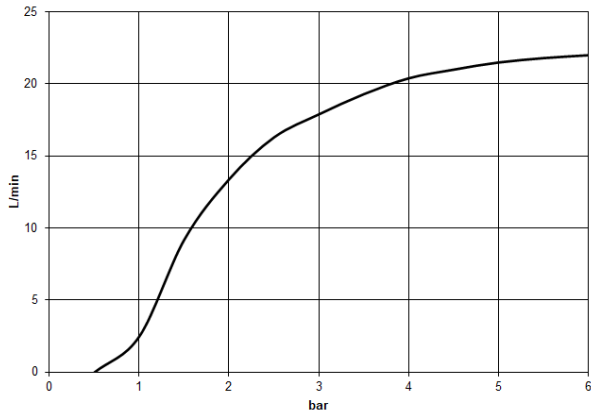

## Rain shower with ceiling fixing 400 mm - Brushed Chrome

TARA

28 699 970

Fits: TARA, LISSÉ, VAIA, META

- rain shower Ø 400 mm
- PURE RAIN, max. flow rate 20 l/min (at 3 bar)
- Max. flow rate 20 l/min (at 3 bar)
- Function from: 12 l/min
- rosette Ø 60 mm optional
- 1/2" connection
- with anti-scale system
- quick clearing
- WRAS 2212012

### Recommended miscellaneous

- Concealed wall elbow -** 35 085 970 90
- max. recess depth 163 mm
  - min. recess depth 90 mm

28 699 970

mm [inches]

### Flow rate chart