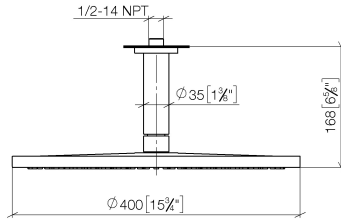

## Rain shower with ceiling fixing 400 mm - Brushed Chrome

TARA

28 699 970

Fits: TARA, LISSÉ, VAIA, META

- rain shower Ø 400 mm
- PURE RAIN, max. flow rate 20 l/min (at 3 bar)
- Max. flow rate 20 l/min (at 3 bar)
- Function from: 12 l/min
- rosette Ø 60 mm optional
- 1/2" connection
- with anti-scale system
- quick clearing
- WRAS 2212012

Product change as of 1st April 2024: max. flow 20l/min

	Brushed Chrome	28 699 970-93
	Chrome	28 699 970-00
	Brushed Platinum	28 699 970-06
	Platinum	28 699 970-08
	Dark Chrome	28 699 970-19
	Light Gold	28 699 970-26
	Brushed Light Gold	28 699 970-27
	Brushed Durabronze (23kt Gold)	28 699 970-28
	Matte Black	28 699 970-33
	Brushed Bronze	28 699 970-42
	Brushed Champagne (22kt Gold)	28 699 970-46
	Champagne (22kt Gold)	28 699 970-47
	Brushed Dark Platinum	28 699 970-99

### Recommended miscellaneous

- Concealed wall elbow -** 35 085 970 90
- max. recess depth 163 mm
  - min. recess depth 90 mm

28 699 970

mm [inches]