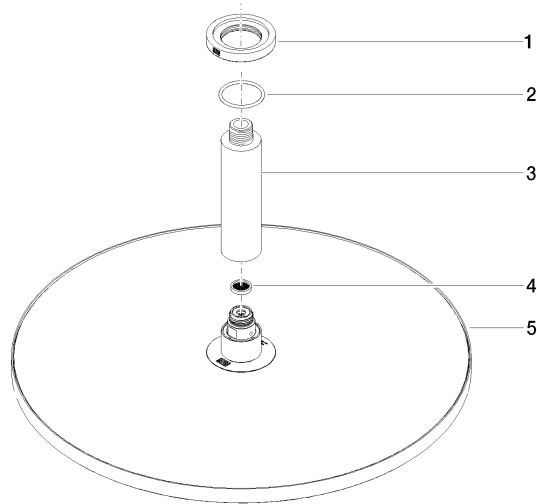

## Rain shower with ceiling fixing 400 mm - Brushed Chrome

TARA

28 699 970

Fits: TARA, LISSÉ, VAIA, META

- rain shower Ø 400 mm
- PURE RAIN, max. flow rate 20 l/min (at 3 bar)
- Max. flow rate 20 l/min (at 3 bar)
- Function from: 12 l/min
- rosette Ø 60 mm optional
- 1/2" connection
- with anti-scale system
- quick clearing
- WRAS 2212012

### Recommended miscellaneous

- Concealed wall elbow -** 35 085 970 90
- max. recess depth 163 mm
  - min. recess depth 90 mm

28 699 970

mm [inches]

### Flow rate chart

### Spare parts list

No.	Item Number	Name	Quantity used	Delivery time
1	09 27 22 040-93	rosette	1	20
2	09 14 10 141 90	seal	1	2
3	09 11 03 080-93	connection	1	20
4	09 23 01 075 90	insert	1	2
5	04 12 05 090 00-93	shower	1	20
6	90 30 09 069 00 90	key	1	2