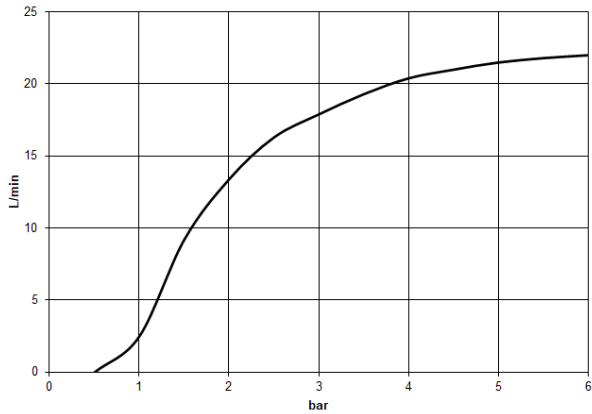

Rain shower with ceiling fixing 300 x 240 mm - Champagne (22kt Gold)

IMO

28 775 980

Fits: IMO, MEM, CL.1

- rain shower 300 x 240mm
- PURE RAIN, max. flow rate 20 l/min (at 3 bar)
- Function from: 12 l/min
- distance between ceiling and lower edge of the shower 165mm
- rosette 60 x 60, as required
- 1/2" connection
- with anti-scale system
- quick clearing
- WRAS 1707033

Recommended miscellaneous

- Concealed wall elbow -** 35 085 970 90
- max. recess depth 163 mm
 - min. recess depth 90 mm

28 775 980

mm [inches]

Flow rate chart

Certificates

LGA_29232. WRAS_2212012. LGA_38662.