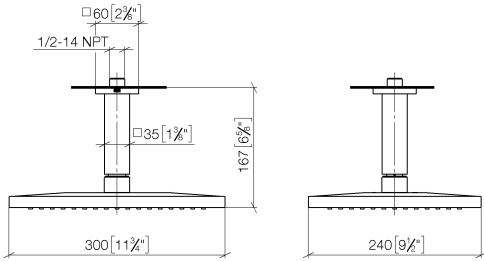

Rain shower with ceiling fixing 300 x 240 mm - Champagne (22kt Gold)

IMO

28 775 980

Fits: IMO, MEM, CL.1

- rain shower 300 x 240mm
- PURE RAIN, max. flow rate 20 l/min (at 3 bar)
- Function from: 12 l/min
- distance between ceiling and lower edge of the shower 165mm
- rosette 60 x 60, as required
- 1/2" connection
- with anti-scale system
- quick clearing
- WRAS 1707033

Product change as of 1st April 2024: max. flow 20l/min

	Champagne (22kt Gold)	28 775 980-47
	Chrome	28 775 980-00
	Brushed Platinum	28 775 980-06
	Platinum	28 775 980-08
	Dark Chrome	28 775 980-19
	Brushed Light Gold	28 775 980-27
	Brushed Durabronze (23kt Gold)	28 775 980-28
	Matte Black	28 775 980-33
	Brushed Champagne (22kt Gold)	28 775 980-46
	Brushed Chrome	28 775 980-93
	Brushed Dark Platinum	28 775 980-99

Recommended miscellaneous

- Concealed wall elbow -** 35 085 970 90
- max. recess depth 163 mm
 - min. recess depth 90 mm

28 775 980

mm [inches]

Flow rate chart

Certificates

LGA_29232. WRAS_2212012. LGA_38662.

28 775 980

Spare parts list

No.	Item Number	Name	Quantity used	Delivery time
1	09 27 98 017-47	rosette	1	30
2	90 11 10 092 00-47	connection	1	30
3	04 12 05 063 00-47	shower	1	30