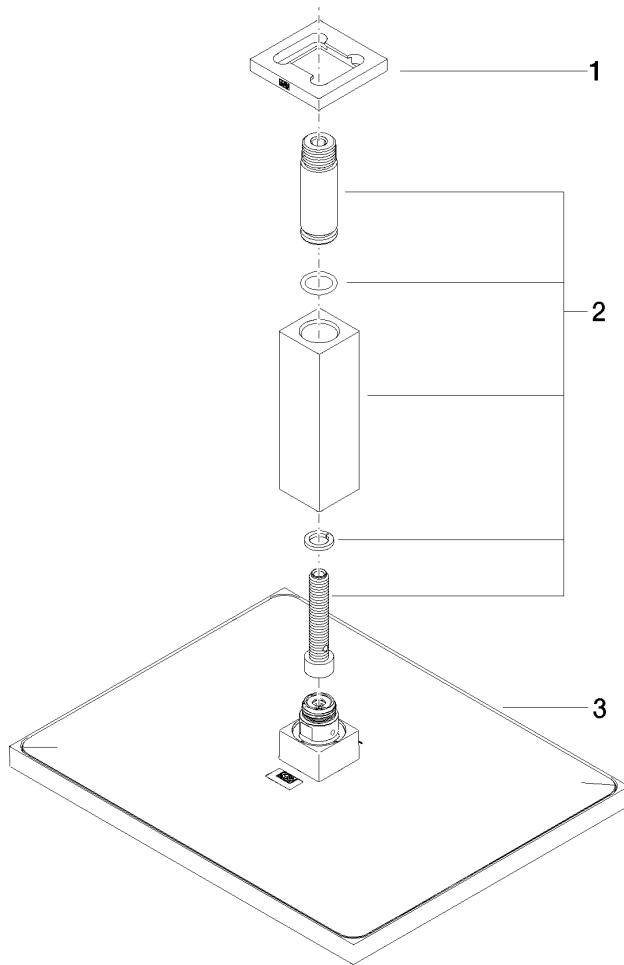

Rain shower with ceiling fixing 300 x 240 mm - Brushed Dark Platinum

IMO

28 775 980

Fits: IMO, MEM, CL.1

- rain shower 300 x 240mm
- PURE RAIN, max. flow rate 20 l/min (at 3 bar)
- Function from: 12 l/min
- distance between ceiling and lower edge of the shower 165mm
- rosette 60 x 60, as required
- 1/2" connection
- with anti-scale system
- quick clearing
- WRAS 1707033

Recommended miscellaneous

- Concealed wall elbow -** 35 085 970 90
- max. recess depth 163 mm
 - min. recess depth 90 mm

28 775 980

mm [inches]

Flow rate chart

Certificates

LGA_29232. WRAS_2212012. LGA_38662.

28 775 980

Spare parts list

No.	Item Number	Name	Quantity used	Delivery time
1	09 27 98 017-99	rosette	1	30
2	90 11 10 092 00-99	connection	1	30
3	04 12 05 063 00-99	shower	1	30