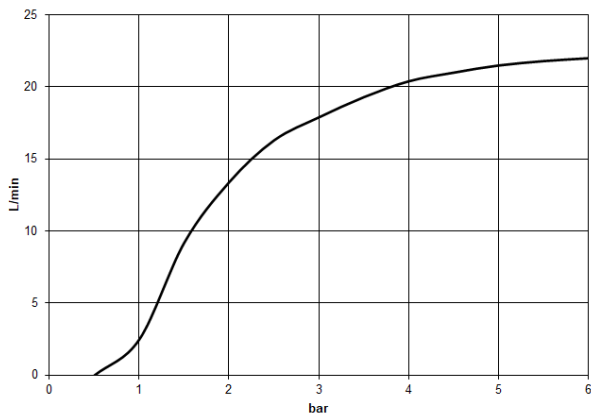

Rain shower with ceiling fixing 300 x 240 mm - Brushed Dark Platinum

IMO

28 775 980

Fits: IMO, MEM, CL.1

- rain shower 300 x 240mm
- PURE RAIN, max. flow rate 20 l/min (at 3 bar)
- Function from: 12 l/min
- distance between ceiling and lower edge of the shower 165mm
- rosette 60 x 60, as required
- 1/2" connection
- with anti-scale system
- quick clearing
- WRAS 1707033

Recommended miscellaneous

- Concealed wall elbow -** 35 085 970 90
- max. recess depth 163 mm
 - min. recess depth 90 mm

28 775 980

mm [inches]

Flow rate chart

Certificates

LGA_29232. WRAS_2212012. LGA_38662.