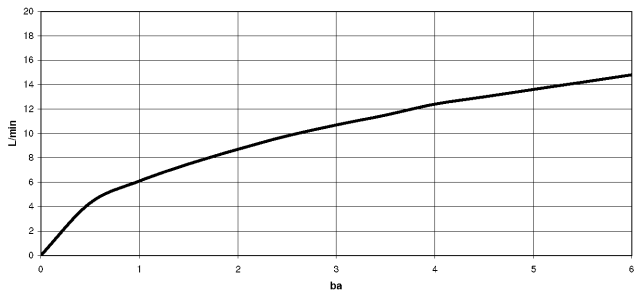

MEM Single-lever basin mixer - Brushed Platinum

MEM

29 210 782

- hole diameter 35 mm
- rosette 60 x 60 mm
- 3x screw-in M 10 x 1 pressure hose, leak-tested

	Brushed Platinum	29 210 782-06
	Chrome	29 210 782-00
	Platinum	29 210 782-08
	Dark Chrome	29 210 782-19
	Brushed Durabronze (23kt Gold)	29 210 782-28
	Brushed Champagne (22kt Gold)	29 210 782-46
	Champagne (22kt Gold)	29 210 782-47
	Brushed Dark Platinum	29 210 782-99

29 210 782

mm [inches]

Flow rate chart

Codes & Standards

DIN 4109

Executive Order
no. 1007

ISO 3822

Ü-Zeichen