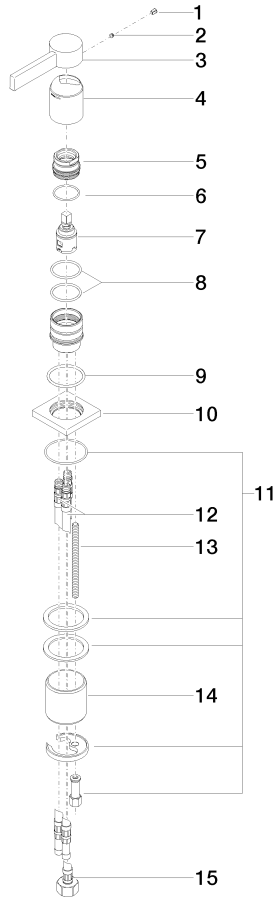

MEM Single-lever basin mixer - Brushed Platinum

MEM

29 210 782

- hole diameter 35 mm
- rosette 60 x 60 mm
- 3x screw-in M 10 x 1 pressure hose, leak-tested

	Brushed Platinum	29 210 782-06
	Chrome	29 210 782-00
	Platinum	29 210 782-08
	Dark Chrome	29 210 782-19
	Brushed Durabronze (23kt Gold)	29 210 782-28
	Brushed Champagne (22kt Gold)	29 210 782-46
	Champagne (22kt Gold)	29 210 782-47
	Brushed Dark Platinum	29 210 782-99

29 210 782

mm [inches]

Flow rate chart

Codes & Standards

DIN 4109

Executive Order
no. 1007

ISO 3822

Ü-Zeichen

MEM Single-lever basin mixer - Brushed Platinum

MEM

29 210 782

Certificates

GDV_0400

LGA_28

29 210 782

Product version from 3/10/2014 to 3/18/2019

Product version from 3/18/2019 to 5/5/2021

Product version from 5/5/2021

Parts for other
finishes can be found
here: [Chrome](#)

MEM Single-lever basin mixer - Brushed Platinum

MEM

29 210 782

Spare parts list