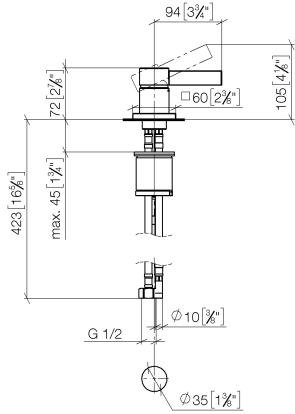

MEM Single-lever basin mixer - Brushed Platinum

MEM

29 210 782

- hole diameter 35 mm
- rosette 60 x 60 mm
- 3x screw-in M 10 x 1 pressure hose, leak-tested

	Brushed Platinum	29 210 782-06
	Chrome	29 210 782-00
	Platinum	29 210 782-08
	Dark Chrome	29 210 782-19
	Brushed Durabronze (23kt Gold)	29 210 782-28
	Brushed Champagne (22kt Gold)	29 210 782-46
	Champagne (22kt Gold)	29 210 782-47
	Brushed Dark Platinum	29 210 782-99

29 210 782

mm [inches]

Flow rate chart

Codes & Standards

DIN 4109

Executive Order
no. 1007

ISO 3822

Ü-Zeichen