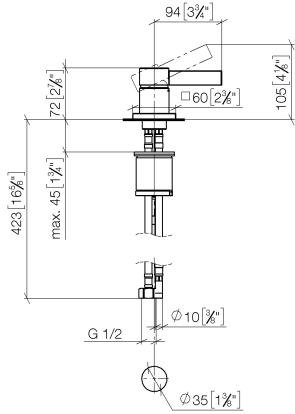

MEM Single-lever basin mixer - Dark Chrome

MEM

29 210 782

- hole diameter 35 mm
- rosette 60 x 60 mm
- 3x screw-in M 10 x 1 pressure hose, leak-tested

	Dark Chrome	29 210 782-19
	Chrome	29 210 782-00
	Brushed Platinum	29 210 782-06
	Platinum	29 210 782-08
	Brushed Durabross (23kt Gold)	29 210 782-28
	Brushed Champagne (22kt Gold)	29 210 782-46
	Champagne (22kt Gold)	29 210 782-47
	Brushed Dark Platinum	29 210 782-99

29 210 782

mm [inches]

Flow rate chart

Codes & Standards

Executive Order
no. 1007

MEM Single-lever basin mixer - Dark Chrome

MEM

29 210 782