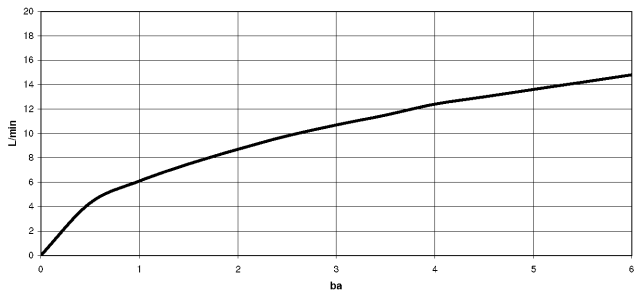

MEM Single-lever basin mixer - Dark Chrome

MEM

29 210 782

- hole diameter 35 mm
- rosette 60 x 60 mm
- 3x screw-in M 10 x 1 pressure hose, leak-tested

	Dark Chrome	29 210 782-19
	Chrome	29 210 782-00
	Brushed Platinum	29 210 782-06
	Platinum	29 210 782-08
	Brushed Durabross (23kt Gold)	29 210 782-28
	Brushed Champagne (22kt Gold)	29 210 782-46
	Champagne (22kt Gold)	29 210 782-47
	Brushed Dark Platinum	29 210 782-99

29 210 782

mm [inches]

Flow rate chart

Codes & Standards

Executive Order
no. 1007

MEM Single-lever basin mixer - Dark Chrome

MEM

29 210 782