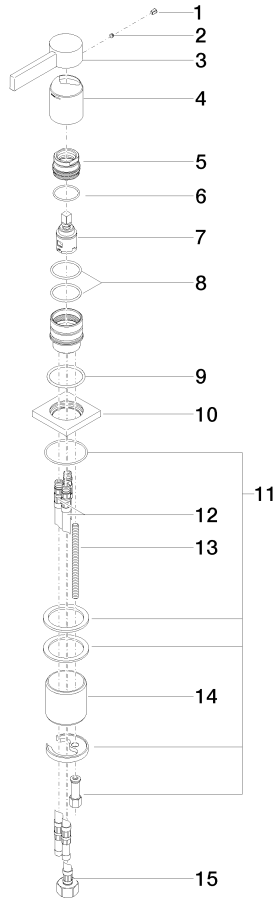

MEM Single-lever basin mixer - Dark Chrome

MEM

29 210 782

- hole diameter 35 mm
- rosette 60 x 60 mm
- 3x screw-in M 10 x 1 pressure hose, leak-tested

	Dark Chrome	29 210 782-19
	Chrome	29 210 782-00
	Brushed Platinum	29 210 782-06
	Platinum	29 210 782-08
	Brushed Durabross (23kt Gold)	29 210 782-28
	Brushed Champagne (22kt Gold)	29 210 782-46
	Champagne (22kt Gold)	29 210 782-47
	Brushed Dark Platinum	29 210 782-99

29 210 782

mm [inches]

Flow rate chart

Codes & Standards

Executive Order
no. 1007

MEM Single-lever basin mixer - Dark Chrome

MEM

29 210 782

Certificates

GDV_0400

29 210 782

Parts for other finishes can be found here: [Chrome](#)

MEM Single-lever basin mixer - Dark Chrome

MEM

29 210 782

Spare parts list