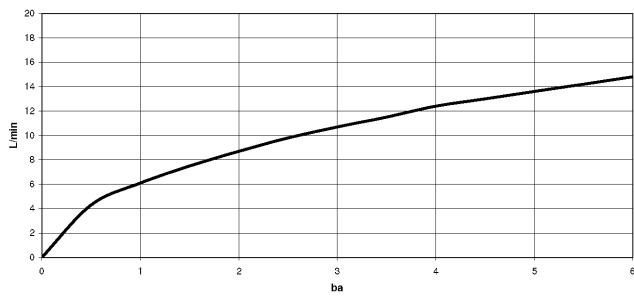

MEM Single-lever basin mixer - Dark Chrome

MEM

29 210 782

- hole diameter 35 mm
- rosette 60 x 60 mm
- 3x screw-in M 10 x 1 pressure hose, leak-tested

	Dark Chrome	29 210 782-19
	Chrome	29 210 782-00
	Brushed Platinum	29 210 782-06
	Platinum	29 210 782-08
	Brushed Durabronze (23kt Gold)	29 210 782-28
	Brushed Champagne (22kt Gold)	29 210 782-46
	Champagne (22kt Gold)	29 210 782-47
	Brushed Dark Platinum	29 210 782-99

29 210 782

mm [inches]

Flow rate chart

Certificates

GDV_0400283.

29 210 782

Parts for other
finishes can be found
here: [Chrome](#)