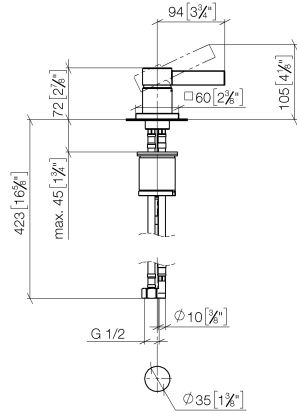

MEM Single-lever basin mixer - Dark Chrome

MEM

29 210 782

- hole diameter 35 mm
- rosette 60 x 60 mm
- 3x screw-in M 10 x 1 pressure hose, leak-tested

	Dark Chrome	29 210 782-19
	Chrome	29 210 782-00
	Brushed Platinum	29 210 782-06
	Platinum	29 210 782-08
	Brushed Durabronze (23kt Gold)	29 210 782-28
	Brushed Champagne (22kt Gold)	29 210 782-46
	Champagne (22kt Gold)	29 210 782-47
	Brushed Dark Platinum	29 210 782-99

29 210 782

mm [inches]

Flow rate chart

Certificates

GDV_0400283.

29 210 782

Parts for other
finishes can be found
here: [Chrome](#)