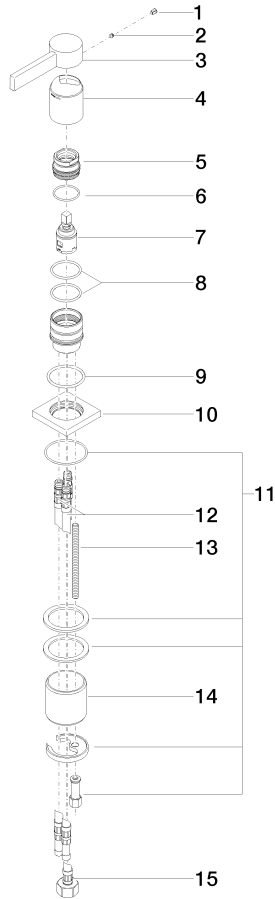

**MEM Single-lever basin mixer - Brushed Durabron (23kt Gold)**

MEM

29 210 782

- hole diameter 35 mm
- rosette 60 x 60 mm
- 3x screw-in M 10 x 1 pressure hose, leak-tested

	Brushed Durabron (23kt Gold)	29 210 782-28
	Chrome	29 210 782-00
	Brushed Platinum	29 210 782-06
	Platinum	29 210 782-08
	Dark Chrome	29 210 782-19
	Brushed Champagne (22kt Gold)	29 210 782-46
	Champagne (22kt Gold)	29 210 782-47
	Brushed Dark Platinum	29 210 782-99

29 210 782

mm [inches]

**Flow rate chart**

**Codes & Standards**

DIN 4109

Executive Order  
no. 1007

ISO 3822

Ü-Zeichen

**Product version from 3/18/2019 to 5/5/2021**

Parts for other finishes can be found here: [Chrome](#)

MEM Single-lever basin mixer - Brushed Durabron (23kt Gold)

MEM

29 210 782

Spare parts list

Product version from 3/10/2014 to 3/18/2019

**Product version from 3/18/2019 to 5/5/2021**

No.	Item Number	Name	Quantity used	Delivery time
	09 31 20 017 90	plug	17	60