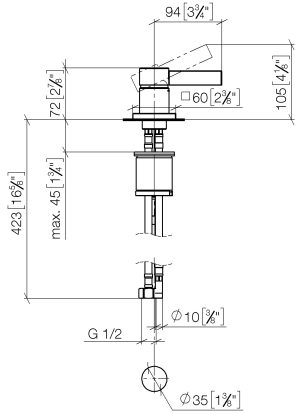

**MEM Single-lever basin mixer - Brushed Durabron (23kt Gold)**

MEM

29 210 782

- hole diameter 35 mm
- rosette 60 x 60 mm
- 3x screw-in M 10 x 1 pressure hose, leak-tested

	Brushed Durabron (23kt Gold)	29 210 782-28
	Chrome	29 210 782-00
	Brushed Platinum	29 210 782-06
	Platinum	29 210 782-08
	Dark Chrome	29 210 782-19
	Brushed Champagne (22kt Gold)	29 210 782-46
	Champagne (22kt Gold)	29 210 782-47
	Brushed Dark Platinum	29 210 782-99

29 210 782

mm [inches]

**Flow rate chart**

**Codes & Standards**

DIN 4109

Executive Order  
no. 1007

ISO 3822

Ü-Zeichen