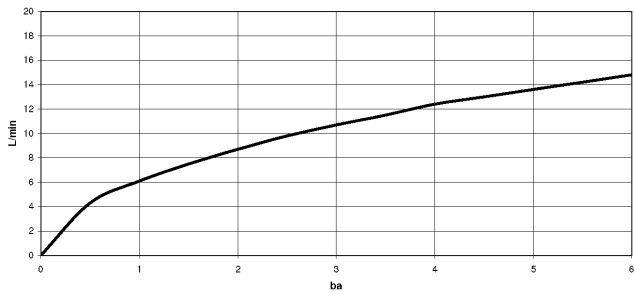

**MEM Single-lever basin mixer - Brushed Durabron (23kt Gold)**

MEM

29 210 782

- hole diameter 35 mm
- rosette 60 x 60 mm
- 3x screw-in M 10 x 1 pressure hose, leak-tested

	Brushed Durabron (23kt Gold)	29 210 782-28
	Chrome	29 210 782-00
	Brushed Platinum	29 210 782-06
	Platinum	29 210 782-08
	Dark Chrome	29 210 782-19
	Brushed Champagne (22kt Gold)	29 210 782-46
	Champagne (22kt Gold)	29 210 782-47
	Brushed Dark Platinum	29 210 782-99

29 210 782

mm [inches]

**Flow rate chart**

**Codes & Standards**

DIN 4109

Executive Order  
no. 1007

ISO 3822

Ü-Zeichen