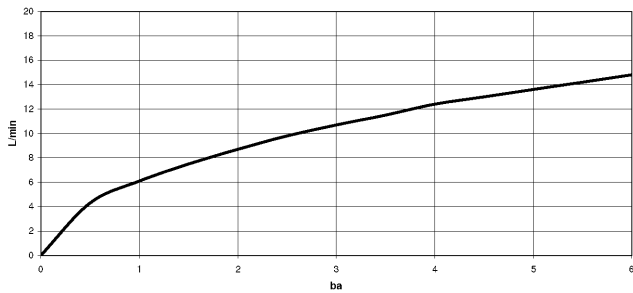

MEM Single-lever basin mixer - Brushed Champagne (22kt Gold)

MEM

29 210 782

- hole diameter 35 mm
- rosette 60 x 60 mm
- 3x screw-in M 10 x 1 pressure hose, leak-tested

	Brushed Champagne (22kt Gold)	29 210 782-46
	Chrome	29 210 782-00
	Brushed Platinum	29 210 782-06
	Platinum	29 210 782-08
	Dark Chrome	29 210 782-19
	Brushed Durabrass (23kt Gold)	29 210 782-28
	Champagne (22kt Gold)	29 210 782-47
	Brushed Dark Platinum	29 210 782-99

29 210 782

mm [inches]

Flow rate chart

Certificates

GDV_0400283.

29 210 782

Parts for other
finishes can be found
here: [Chrome](#)