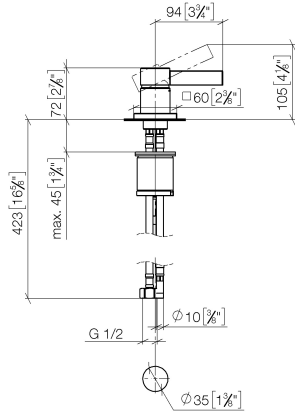

MEM Single-lever basin mixer - Brushed Champagne (22kt Gold)

MEM

29 210 782

- hole diameter 35 mm
- rosette 60 x 60 mm
- 3x screw-in M 10 x 1 pressure hose, leak-tested

	Brushed Champagne (22kt Gold)	29 210 782-46
	Chrome	29 210 782-00
	Brushed Platinum	29 210 782-06
	Platinum	29 210 782-08
	Dark Chrome	29 210 782-19
	Brushed Durabrass (23kt Gold)	29 210 782-28
	Champagne (22kt Gold)	29 210 782-47
	Brushed Dark Platinum	29 210 782-99

29 210 782

mm [inches]

Flow rate chart

Certificates

GDV_0400283.

29 210 782

Parts for other
finishes can be found
here: [Chrome](#)