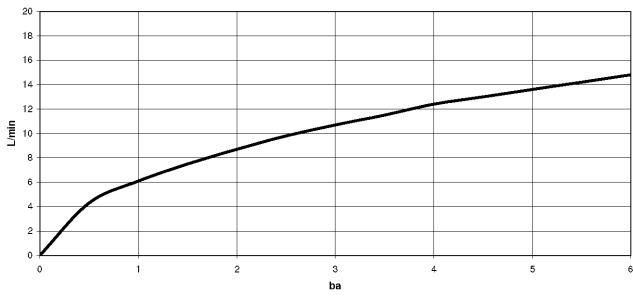

MEM Single-lever basin mixer - Champagne (22kt Gold)

MEM

29 210 782

- hole diameter 35 mm
- rosette 60 x 60 mm
- 3x screw-in M 10 x 1 pressure hose, leak-tested

	Champagne (22kt Gold)	29 210 782-47
	Chrome	29 210 782-00
	Brushed Platinum	29 210 782-06
	Platinum	29 210 782-08
	Dark Chrome	29 210 782-19
	Brushed Durabross (23kt Gold)	29 210 782-28
	Brushed Champagne (22kt Gold)	29 210 782-46
	Brushed Dark Platinum	29 210 782-99

29 210 782

mm [inches]

Flow rate chart

Codes & Standards

Executive Order
no. 1007

MEM Single-lever basin mixer - Champagne (22kt Gold)

MEM

29 210 782