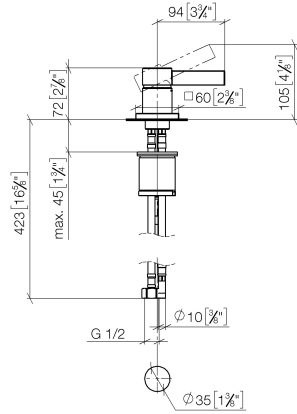

MEM Single-lever basin mixer - Brushed Dark Platinum

MEM

29 210 782

- hole diameter 35 mm
- rosette 60 x 60 mm
- 3x screw-in M 10 x 1 pressure hose, leak-tested

	Brushed Dark Platinum	29 210 782-99
	Chrome	29 210 782-00
	Brushed Platinum	29 210 782-06
	Platinum	29 210 782-08
	Dark Chrome	29 210 782-19
	Brushed Durabronze (23kt Gold)	29 210 782-28
	Brushed Champagne (22kt Gold)	29 210 782-46
	Champagne (22kt Gold)	29 210 782-47

29 210 782

mm [inches]

Flow rate chart

Certificates

LGA_28449.

GDV_0400283.

29 210 782

Parts for other finishes can be found here: [Chrome](#)

Spare parts list

No.	Item Number	Name	Quantity used	Delivery time
1	90 31 20 109 00 90	plug	1	2
2	90 31 11 063 00 90	pin	1	2
3	09 20 78 057-99	handle	1	30
4	09 11 02 289-99	cover	1	30
5	09 24 04 288 90	nut	1	2
6	09 14 10 137 90	seal	1	2
7	90 15 05 042 00 90	cartridge	1	2
8	09 14 10 192 90	seal	2	2
9	09 14 10 067 90	seal	1	2
10	09 27 78 040-99	rosette	1	30
11	04 30 11 038 02 90	fixing set	1	2
12	04 30 04 104 00 90	hose	2	2
13	09 31 11 012 90	pin	1	2
14	09 18 40 079 90	sleeve	1	2
15	04 30 04 019 00 90	hose	1	2