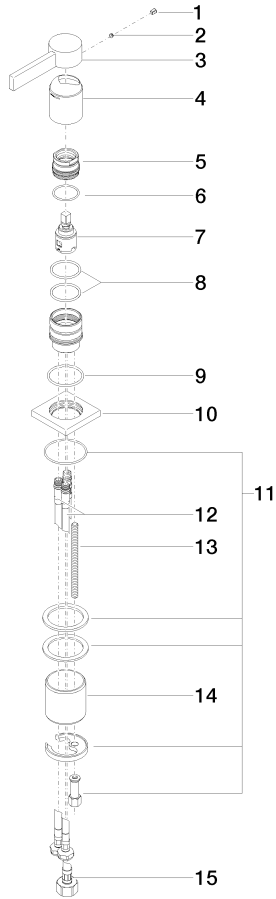

MEM Single-lever basin mixer - Brushed Dark Platinum

MEM

29 210 782

- hole diameter 35 mm
- rosette 60 x 60 mm
- 3x screw-in M 10 x 1 pressure hose, leak-tested

	Brushed Dark Platinum	29 210 782-99
	Chrome	29 210 782-00
	Brushed Platinum	29 210 782-06
	Platinum	29 210 782-08
	Dark Chrome	29 210 782-19
	Brushed Durabronze (23kt Gold)	29 210 782-28
	Brushed Champagne (22kt Gold)	29 210 782-46
	Champagne (22kt Gold)	29 210 782-47

29 210 782

mm [inches]

Flow rate chart

Certificates

LGA_28449.

GDV_0400283.

29 210 782

Parts for other finishes can be found here: [Chrome](#)

Spare parts list

No.	Item Number	Name	Quantity used	Delivery time
1	90 31 20 109 00 90	plug	1	2
2	90 31 11 063 00 90	pin	1	2
3	09 20 78 057-99	handle	1	30
4	09 11 02 289-99	cover	1	30
5	09 24 04 288 90	nut	1	2
6	09 14 10 137 90	seal	1	2
7	90 15 05 042 00 90	cartridge	1	2
8	09 14 10 192 90	seal	2	2
9	09 14 10 067 90	seal	1	2
10	09 27 78 040-99	rosette	1	30
11	04 30 11 038 02 90	fixing set	1	2
12	04 30 04 104 00 90	hose	2	2
13	09 31 11 012 90	pin	1	2
14	09 18 40 079 90	sleeve	1	2
15	04 30 04 019 00 90	hose	1	2