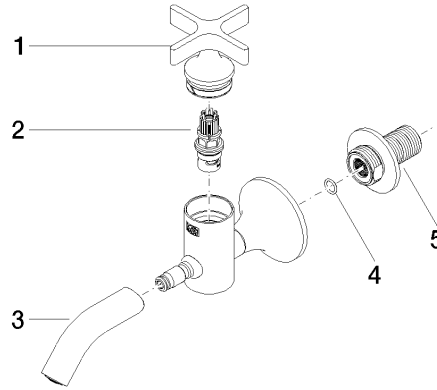

**VAIA Wall-mounted valve cold water without pop-up waste - Brushed
Champagne (22kt Gold)**

VAIA

30 010 809

- 151mm projection
- fixed spout
- adapter with male thread 3/4"
- hole diameter 35 mm
- rosette Ø 60 mm
- max. flow 5.7 l/min
- lead-free
- This product can help a building meet the requirements of Green Building Rating Systems, e.g. LEED®, BREEAM®, DGNB
- WRAS 240102003

30 010 809
mm [inches]

Flow rate chart

Certificates

LGA_18902.

WRAS_240102003.

30 010 809
Parts for other
finishes can be found
here: [Chrome](#)

Spare parts list

No.	Item Number	Name	Quantity used	Delivery time
1	90 20 66 025 00-46	handle	1	30
2	90 90 03 175 00 90	top	1	2
3	90 28 22 381 00-46	spout	1	30
4	90 14 10 060 00 90	seal	1	2
5	09 24 03 269 90	nipple	1	2