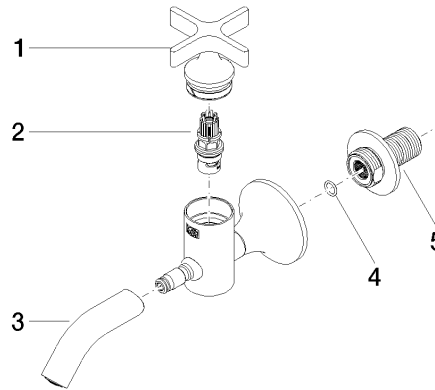

VAIA Wall-mounted valve cold water without pop-up waste - Champagne (22kt Gold)

VAIA

30 010 809

- 151mm projection
- fixed spout
- adapter with male thread 3/4"
- hole diameter 35 mm
- rosette Ø 60 mm
- max. flow 5.7 l/min
- lead-free
- This product can help a building meet the requirements of Green Building Rating Systems, e.g. LEED®, BREEAM®, DGNB
- WRAS 240102003

30 010 809
mm [inches]

Flow rate chart

Certificates

LGA_18902.

WRAS_240102003.

30 010 809
Parts for other
finishes can be found
here: Chrome

Spare parts list

No.	Item Number	Name	Quantity used	Delivery time
1	90 20 66 025 00-47	handle	1	30
2	90 90 03 175 00 90	top	1	2
3	90 28 22 381 00-47	spout	1	30
4	90 14 10 060 00 90	seal	1	2
5	09 24 03 269 90	nipple	1	2