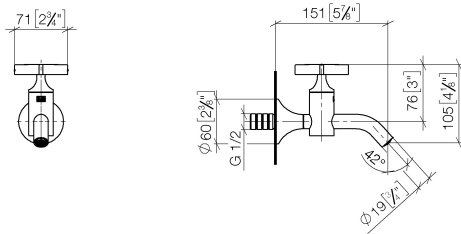

VAIA Wall-mounted valve cold water without pop-up waste - Champagne (22kt Gold)

VAIA

30 010 809

- 151mm projection
- fixed spout
- adapter with male thread 3/4"
- hole diameter 35 mm
- rosette Ø 60 mm
- max. flow 5.7 l/min
- lead-free
- This product can help a building meet the requirements of Green Building Rating Systems, e.g. LEED®, BREEAM®, DGNB
- WRAS 240102003

30 010 809
mm [inches]

Flow rate chart

Certificates

LGA_18902.

WRAS_240102003.

30 010 809
Parts for other
finishes can be found
here: Chrome

Spare parts list

No.	Item Number	Name	Quantity used	Delivery time
1	90 20 66 025 00-47	handle	1	30
2	90 90 03 175 00 90	top	1	2
3	90 28 22 381 00-47	spout	1	30
4	90 14 10 060 00 90	seal	1	2
5	09 24 03 269 90	nipple	1	2