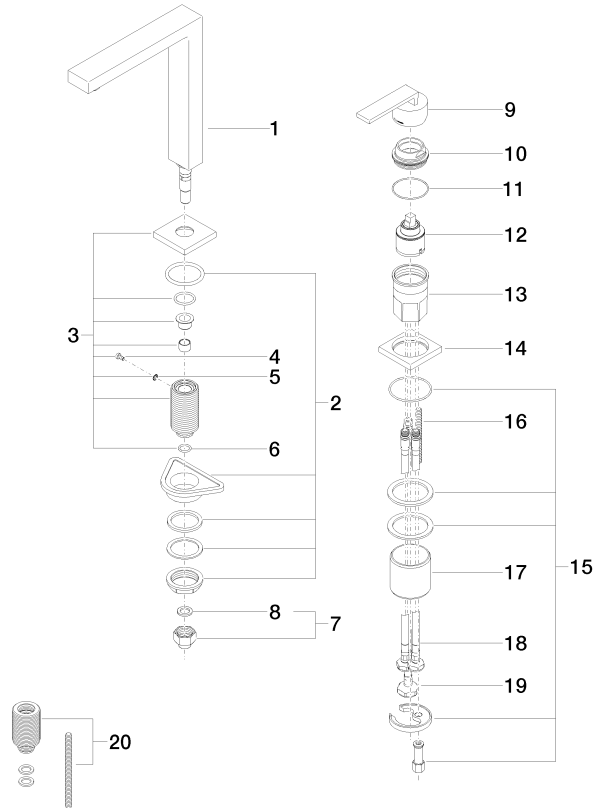

LOT BAR TAP Two-hole mixer with individual rosettes - Brushed Durabron (23kt Gold)

LOT

32 805 680

- 165mm projection
 - pivotable spout 360°
 - air-enriched flow
 - height of mixer 230 mm
 - height up to laminar flow regulator 205 mm
 - individual rosette 55 x 55 mm
 - hole diameter spout 35 mm
 - single-lever mixer hole diameter 44 mm
 - max. flow 8 l/min at 3 bar flow pressure
 - lead-free
 - WRAS 1909073
 - This product can help a building meet the requirements of Green Building Rating Systems, e.g. LEED®, BREEAM®, DGNB
- Operating unit can be positioned freely.

Spare parts list

No.	Item Number	Name	Quantity used	Delivery time
1	90 11 06 192 04-28	spout	1	20
2	04 23 10 044 01 90	fixing set	1	2
3	90 27 78 023 00-28	rosette	1	20
4	09 30 30 057 90	screw	1	2
5	09 30 11 028 90	disc	1	2
6	90 14 10 077 00 90	seal	1	2
7	04 24 04 166 10 90	nipple	1	2
8	90 14 20 002 00 90	seal	1	2
9	90 20 78 040 00-28	handle	1	20
10	09 24 04 142-28	nut	1	20
11	09 14 10 037 90	seal	1	2
12	90 15 05 045 00 90	cartridge	1	2
13	09 30 01 100 10 90	sleeve	1	2
14	09 27 78 007-28	rosette	1	20
15	04 30 11 038 02 90	fixing set	1	2
16	09 31 11 011 90	pin	1	2
17	09 18 40 079 90	sleeve	1	2
18	04 30 04 104 00 90	hose	2	2
19	04 30 04 019 00 90	hose	1	2
20	12 802 970 90	Extension set -	1	60