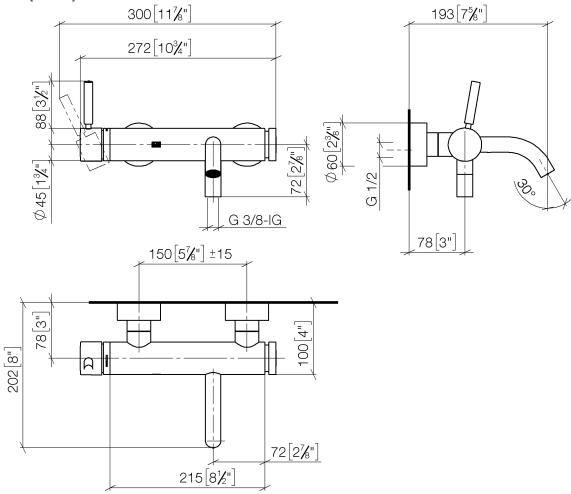

**META Single-lever bath mixer for wall mounting without shower set - Brushed Platinum**

META

33 200 660

- 202mm projection
- circular normal flow
- automatic bath/shower diverter
- 3/8" shower outlet
- slide-on rosettes Ø 60 mm
- 1/2" connection
- gauge 150 mm - 15 mm
- max. flow 14 l/min at 3 bar flow pressure
- WRAS 2207043

**META Single-lever bath mixer for wall mounting without shower set - Brushed Platinum**

META

33 200 660  
mm [inches]

**Flow rate chart**

**Codes & Standards**

DIN 4109

EN 1717

ISO 3822

Scottish Water  
Byelaws

UK Water Supply  
Regulations

Ü-Zeichen

**META Single-lever bath mixer for wall mounting without shower set - Brushed  
Platinum**

---

META

33 200 660

Certificates

META

33 200 660

**Spare parts list**

**Product version from 7/1/2023**

No.	Item Number	Name	Quantity used	Delivery time
	90 20 66 007 00-06	handle	36	10