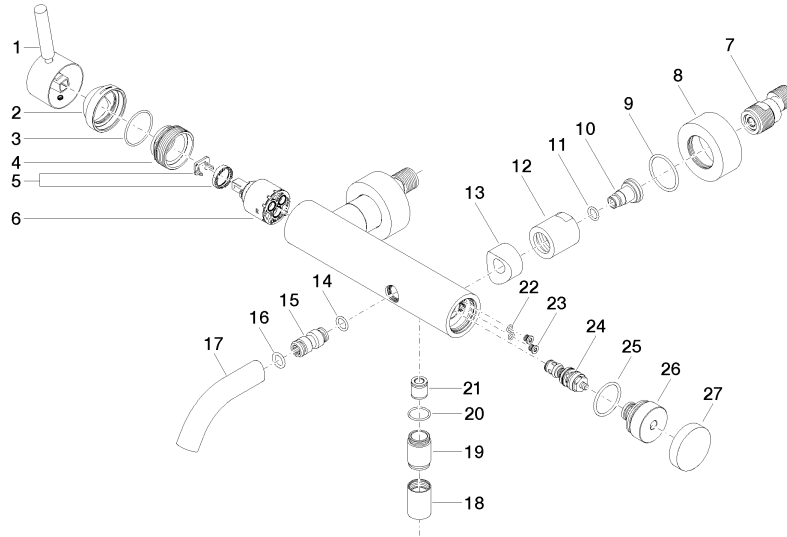

**META Single-lever bath mixer for wall mounting without shower set - Brushed Platinum**

META

33 200 660

- 202mm projection
- circular normal flow
- automatic bath/shower diverter
- 3/8" shower outlet
- slide-on rosettes Ø 60 mm
- 1/2" connection
- gauge 150 mm - 15 mm
- max. flow 14 l/min at 3 bar flow pressure
- WRAS 2207043

**META Single-lever bath mixer for wall mounting without shower set - Brushed Platinum**

META

33 200 660  
mm [inches]

**Flow rate chart**

**Codes & Standards**

DIN 4109

EN 1717

ISO 3822

---

Belgaqua\_21-025-2 LGA\_29

WRAS\_2207

33 200 660

**Product version from 7/1/2023**

Parts for other  
finishes can be found  
here: [Chrome](#)

**META Single-lever bath mixer for wall mounting without shower set - Brushed  
Platinum**

META

33 200 660

**Spare parts list**

**Product version from 7/1/2023**

No.	Item Number	Name	Quantity used	Delivery time
	90 20 66 007 00-06	handle	36	10