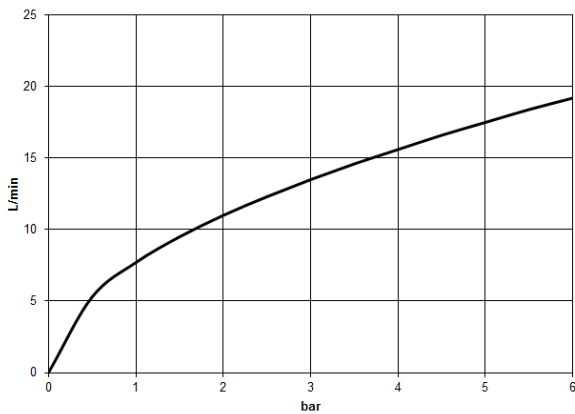

**META Single-lever bath mixer for wall mounting without shower set - Brushed Platinum**

META

33 200 660

- 202mm projection
- circular normal flow
- automatic bath/shower diverter
- 3/8" shower outlet
- slide-on rosettes Ø 60 mm
- 1/2" connection
- gauge 150 mm - 15 mm
- max. flow 14 l/min at 3 bar flow pressure
- WRAS 2207043

**META Single-lever bath mixer for wall mounting without shower set - Brushed Platinum**

META

33 200 660  
mm [inches]

**Flow rate chart**

**Codes & Standards**

DIN 4109

EN 1717

ISO 3822