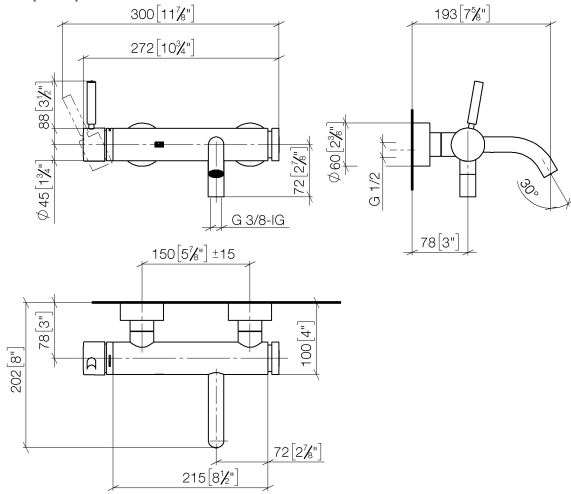

META Single-lever bath mixer for wall mounting without shower set - Dark Chrome

META

33 200 660

- 202mm projection
- circular normal flow
- automatic bath/shower diverter
- 3/8" shower outlet
- slide-on rosettes Ø 60 mm
- 1/2" connection
- gauge 150 mm - 15 mm
- max. flow 14 l/min at 3 bar flow pressure
- WRAS 2207043

33 200 660
mm [inches]

Flow rate chart

Certificates

LGA_29687.

WRAS_2207043.

META Single-lever bath mixer for wall mounting without shower set - Dark
Chrome

META

33 200 660