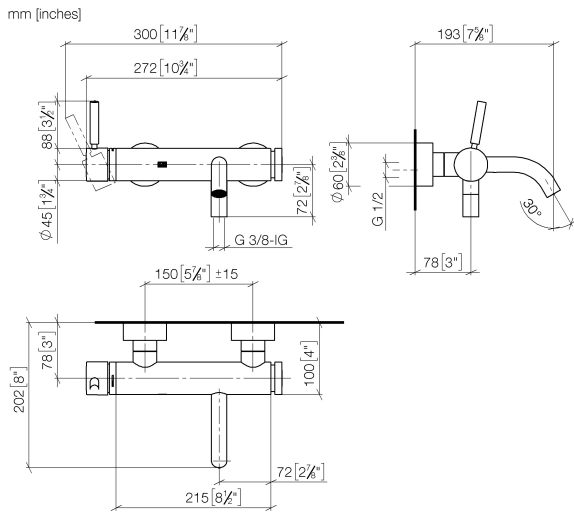

33 200 660

- 202mm projection
- circular normal flow
- automatic bath/shower diverter
- 3/8" shower outlet
- slide-on rosettes Ø 60 mm
- 1/2" connection
- gauge 150 mm - 15 mm
- max. flow 14 l/min at 3 bar flow pressure

33 200 660

**Flow rate chart**

**Certificates**

LGA\_29687.

33 200 660

Parts for other finishes can be found here: [Chrome](#)

# META Single-lever bath mixer for wall mounting without shower set - Light Gold

META

33 200 660

## Spare parts list

No.	Item Number	Name	Quantity used	Delivery time
1	90 20 66 007 00-26	handle	1	30
2	09 28 30 032-26	cover	1	60
3	09 14 10 102 90	seal	1	2
4	09 24 04 296 90	nut	1	2
5	90 28 10 148 00 90	accessories	1	2
6	90 15 05 064 00 90	cartridge	1	2
7	04 11 04 030 00 90	connection	2	2
8	09 27 62 004-26	rosette	2	60
9	09 14 10 119 90	seal	2	2
10	09 29 05 005 20 90	nipple	2	60
11	09 14 10 008 90	seal	2	2
12	09 23 10 048-26	nut	2	60
13	09 18 40 059-26	sleeve	2	60
14	09 14 10 003 90	seal	1	2
15	09 24 04 043 90	nipple	1	2
16	90 14 10 011 00 90	seal	1	2
17	90 11 06 213 00-26	spout	1	-
Spare part can no longer be ordered, please order the replacement item				
18	90 21 02 069 00-26	cover	1	30
19	09 24 03 115 20-26	nipple	1	60
20	90 14 10 032 00 90	seal	1	2
21	90 23 01 141 00 90	back-flow preventer	1	2
22	09 14 10 001 90	seal	2	2
23	09 30 30 113 20 90	screw	2	2
24	90 31 09 032 00-26	diverter	1	-
Spare part can no longer be ordered, please order the replacement item				
25	09 14 10 101 90	seal	1	2
26	09 21 10 035 20-26	nipple	1	60
27	09 20 62 031-26	handle	1	60