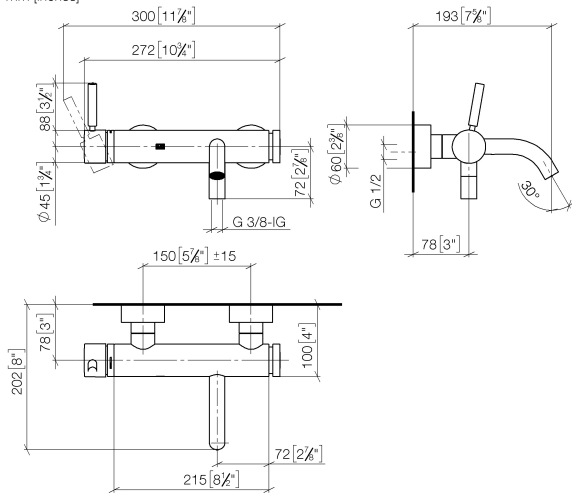

**META Single-lever bath mixer for wall mounting without shower set -
Champagne (22kt Gold)**

META

33 200 660

- 202mm projection
- circular normal flow
- automatic bath/shower diverter
- 3/8" shower outlet
- slide-on rosettes Ø 60 mm
- 1/2" connection
- gauge 150 mm - 15 mm
- max. flow 14 l/min at 3 bar flow pressure
- WRAS 2207043

**META Single-lever bath mixer for wall mounting without shower set -
Champagne (22kt Gold)**

META

33 200 660
mm [inches]

Flow rate chart

Certificates

LGA_29687.

WRAS_2207043.

**META Single-lever bath mixer for wall mounting without shower set -
Champagne (22kt Gold)**

META

33 200 660

Parts for other
finishes can be found
here: [Chrome](#)

META Single-lever bath mixer for wall mounting without shower set - Champagne (22kt Gold)

META

33 200 660

Spare parts list

No.	Item Number	Name	Quantity used	Delivery time
1	90 20 66 007 00-47	handle	1	30
2	09 28 30 032-47	cover	1	60
3	09 14 10 102 90	seal	1	2
4	09 24 04 296 90	nut	1	2
5	90 28 10 148 00 90	accessories	1	2
6	90 15 05 064 00 90	cartridge	1	2
7	04 11 04 030 00 90	connection	2	2
8	09 27 62 004-47	rosette	2	30
9	09 14 10 119 90	seal	2	2
10	09 29 05 005 20 90	nipple	2	60
11	09 14 10 008 90	seal	2	2
12	09 23 10 048-47	nut	2	60
13	09 18 40 059-47	sleeve	2	60
14	09 14 10 003 90	seal	1	2
15	09 24 04 043 90	nipple	1	2
16	90 14 10 011 00 90	seal	1	2
17	90 11 06 213 00-47	spout	1	30
18	90 21 02 069 00-47	cover	1	30
19	09 24 03 115 20-47	nipple	1	30
20	90 14 10 032 00 90	seal	1	2
21	90 23 01 141 00 90	back-flow preventer	1	2
22	09 14 10 001 90	seal	2	2
23	09 30 30 113 20 90	screw	2	2
24	90 31 09 032 00-47	diverter	1	30
25	09 14 10 101 90	seal	1	2
26	09 21 10 035 20-47	nipple	1	60
27	09 20 62 031-47	handle	1	60