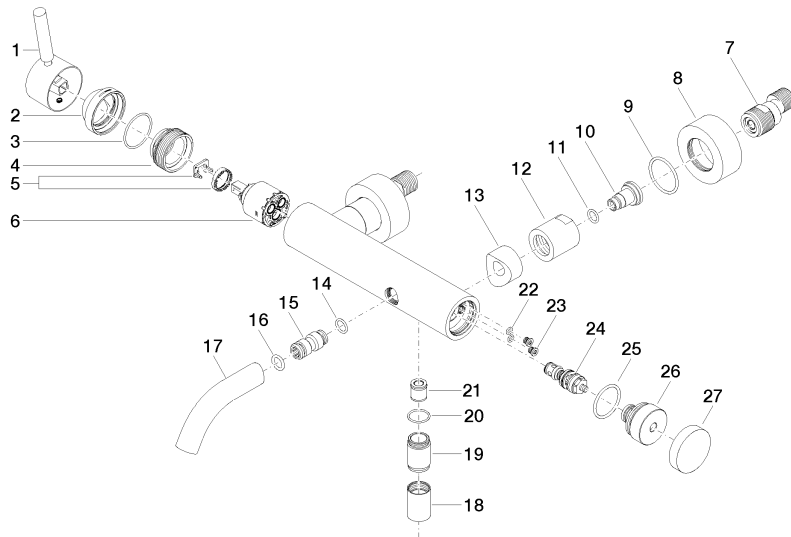

META Single-lever bath mixer for wall mounting without shower set - Brushed Chrome

META

33 200 660

- 202mm projection
- circular normal flow
- automatic bath/shower diverter
- 3/8" shower outlet
- slide-on rosettes Ø 60 mm
- 1/2" connection
- gauge 150 mm - 15 mm
- max. flow 14 l/min at 3 bar flow pressure
- WRAS 2207043

33 200 660
mm [inches]

Flow rate chart

Certificates

Belgaqua_21-025- LGA_29687. WRAS_2207043.
27_1.

META Single-lever bath mixer for wall mounting without shower set - Brushed Chrome

META

33 200 660

Parts for other finishes can be found here: [Chrome](#)

META Single-lever bath mixer for wall mounting without shower set - Brushed Chrome

META

33 200 660

Spare parts list

No.	Item Number	Name	Quantity used	Delivery time
1	90 20 66 007 00-93	handle	1	20
2	09 28 30 032-93	cover	1	20
3	09 14 10 102 90	seal	1	2
4	09 24 04 296 90	nut	1	2
5	90 28 10 148 00 90	accessories	1	2
6	90 15 05 064 00 90	cartridge	1	2
7	04 11 04 030 00 90	connection	2	2
8	09 27 62 004-93	rosette	2	20
9	09 14 10 119 90	seal	2	2
10	09 29 05 005 20 90	nipple	2	60
11	09 14 10 008 90	seal	2	2
12	09 23 10 048-93	nut	2	20
13	09 18 40 059-93	sleeve	2	20
14	09 14 10 003 90	seal	1	2
15	09 24 04 043 90	nipple	1	2
16	90 14 10 011 00 90	seal	1	2
17	90 11 06 213 00-93	spout	1	20
18	90 21 02 069 00-93	cover	1	-
Spare part can no longer be ordered, please order the replacement item				
19	09 24 03 115 20-93	nipple	1	20
20	90 14 10 032 00 90	seal	1	2
21	90 23 01 141 00 90	back-flow preventer	1	2
22	09 14 10 001 90	seal	2	2
23	09 30 30 113 20 90	screw	2	2
24	90 31 09 032 00-93	diverter	1	20
25	09 14 10 101 90	seal	1	2
26	09 21 10 035 20-93	nipple	1	20
27	09 20 62 031-93	handle	1	20