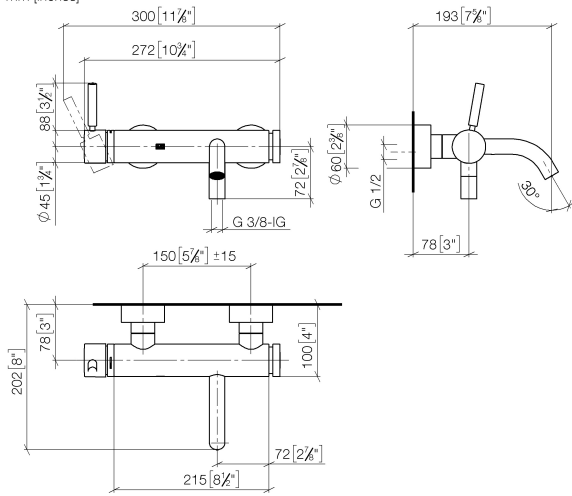

META Single-lever bath mixer for wall mounting without shower set - Brushed Chrome

META

33 200 660

- 202mm projection
- circular normal flow
- automatic bath/shower diverter
- 3/8" shower outlet
- slide-on rosettes Ø 60 mm
- 1/2" connection
- gauge 150 mm - 15 mm
- max. flow 14 l/min at 3 bar flow pressure
- WRAS 2207043

33 200 660
mm [inches]

Flow rate chart

Certificates

Belgaqua_21-025- LGA_29687. WRAS_2207043.
27_1.

META Single-lever bath mixer for wall mounting without shower set - Brushed Chrome

META

33 200 660

Parts for other finishes can be found here: [Chrome](#)

META Single-lever bath mixer for wall mounting without shower set - Brushed Chrome

META

33 200 660

Spare parts list

No.	Item Number	Name	Quantity used	Delivery time
1	90 20 66 007 00-93	handle	1	20
2	09 28 30 032-93	cover	1	20
3	09 14 10 102 90	seal	1	2
4	09 24 04 296 90	nut	1	2
5	90 28 10 148 00 90	accessories	1	2
6	90 15 05 064 00 90	cartridge	1	2
7	04 11 04 030 00 90	connection	2	2
8	09 27 62 004-93	rosette	2	20
9	09 14 10 119 90	seal	2	2
10	09 29 05 005 20 90	nipple	2	60
11	09 14 10 008 90	seal	2	2
12	09 23 10 048-93	nut	2	20
13	09 18 40 059-93	sleeve	2	20
14	09 14 10 003 90	seal	1	2
15	09 24 04 043 90	nipple	1	2
16	90 14 10 011 00 90	seal	1	2
17	90 11 06 213 00-93	spout	1	20
18	90 21 02 069 00-93	cover	1	-
Spare part can no longer be ordered, please order the replacement item				
19	09 24 03 115 20-93	nipple	1	20
20	90 14 10 032 00 90	seal	1	2
21	90 23 01 141 00 90	back-flow preventer	1	2
22	09 14 10 001 90	seal	2	2
23	09 30 30 113 20 90	screw	2	2
24	90 31 09 032 00-93	diverter	1	20
25	09 14 10 101 90	seal	1	2
26	09 21 10 035 20-93	nipple	1	20
27	09 20 62 031-93	handle	1	20