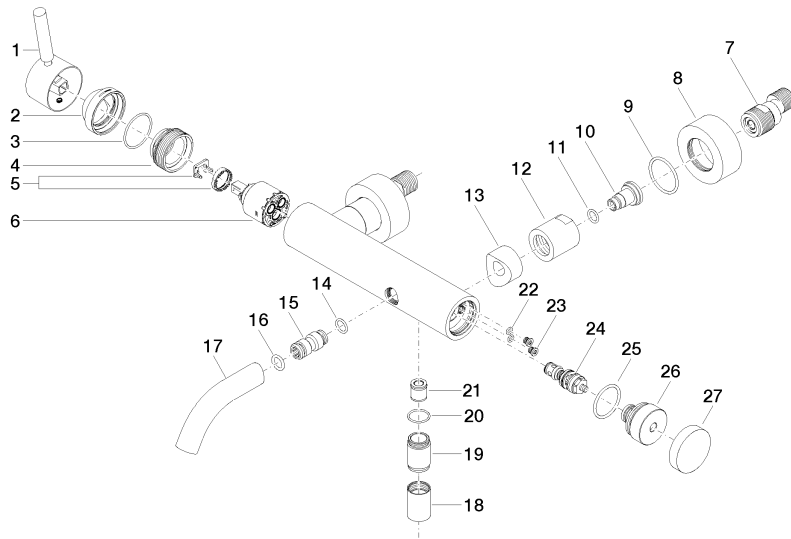

META Single-lever bath mixer for wall mounting without shower set - Brushed Dark Platinum

META

33 200 660

- 202mm projection
- circular normal flow
- automatic bath/shower diverter
- 3/8" shower outlet
- slide-on rosettes Ø 60 mm
- 1/2" connection
- gauge 150 mm - 15 mm
- max. flow 14 l/min at 3 bar flow pressure
- WRAS 2207043

33 200 660
mm [inches]

Flow rate chart

Certificates

LGA_29687.

META Single-lever bath mixer for wall mounting without shower set - Brushed Dark Platinum

META

33 200 660

Parts for other finishes can be found here: [Chrome](#)

META Single-lever bath mixer for wall mounting without shower set - Brushed Dark Platinum

META

33 200 660

Spare parts list

No.	Item Number	Name	Quantity used	Delivery time
1	90 20 66 007 00-99	handle	1	30
2	09 28 30 032-99	cover	1	60
3	09 14 10 102 90	seal	1	2
4	09 24 04 296 90	nut	1	2
5	90 28 10 148 00 90	accessories	1	2
6	90 15 05 064 00 90	cartridge	1	2
7	04 11 04 030 00 90	connection	2	2
8	09 27 62 004-99	rosette	2	30
9	09 14 10 119 90	seal	2	2
10	09 29 05 005 20 90	nipple	2	60
11	09 14 10 008 90	seal	2	2
12	09 23 10 048-99	nut	2	30
13	09 18 40 059-99	sleeve	2	60
14	09 14 10 003 90	seal	1	2
15	09 24 04 043 90	nipple	1	2
16	90 14 10 011 00 90	seal	1	2
17	90 11 06 213 00-99	spout	1	30
18	90 21 02 069 00-99	cover	1	30
19	09 24 03 115 20-99	nipple	1	30
20	90 14 10 032 00 90	seal	1	2
21	90 23 01 141 00 90	back-flow preventer	1	2
22	09 14 10 001 90	seal	2	2
23	09 30 30 113 20 90	screw	2	2
24	90 31 09 032 00-99	diverter	1	30
25	09 14 10 101 90	seal	1	2
26	09 21 10 035 20-99	nipple	1	60
27	09 20 62 031-99	handle	1	60