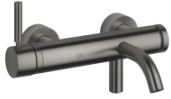

META Single-lever bath mixer for wall mounting without shower set - Brushed Dark Platinum

META

33 200 660

- 202mm projection
- circular normal flow
- automatic bath/shower diverter
- 3/8" shower outlet
- slide-on rosettes Ø 60 mm
- 1/2" connection
- gauge 150 mm - 15 mm
- max. flow 14 l/min at 3 bar flow pressure
- WRAS 2207043

Intrinsic protection against back flow.

	Brushed Dark Platinum	33 200 660-99
	Chrome	33 200 660-00
	Brushed Platinum	33 200 660-06
	Dark Chrome	33 200 660-19
	Light Gold	33 200 660-26
	Brushed Light Gold	33 200 660-27
	Matte Black	33 200 660-33
	Brushed Bronze	33 200 660-42
	Brushed Champagne (22kt Gold)	33 200 660-46
	Champagne (22kt Gold)	33 200 660-47
	Brushed Chrome	33 200 660-93

33 200 660
mm [inches]

Flow rate chart

Certificates

LGA_29687.

META Single-lever bath mixer for wall mounting without shower set - Brushed Dark Platinum

META

33 200 660

Parts for other finishes can be found here: [Chrome](#)

META Single-lever bath mixer for wall mounting without shower set - Brushed Dark Platinum

META

33 200 660

Spare parts list

No.	Item Number	Name	Quantity used	Delivery time
1	90 20 66 007 00-99	handle	1	30
2	09 28 30 032-99	cover	1	60
3	09 14 10 102 90	seal	1	2
4	09 24 04 296 90	nut	1	2
5	90 28 10 148 00 90	accessories	1	2
6	90 15 05 064 00 90	cartridge	1	2
7	04 11 04 030 00 90	connection	2	2
8	09 27 62 004-99	rosette	2	30
9	09 14 10 119 90	seal	2	2
10	09 29 05 005 20 90	nipple	2	60
11	09 14 10 008 90	seal	2	2
12	09 23 10 048-99	nut	2	30
13	09 18 40 059-99	sleeve	2	60
14	09 14 10 003 90	seal	1	2
15	09 24 04 043 90	nipple	1	2
16	90 14 10 011 00 90	seal	1	2
17	90 11 06 213 00-99	spout	1	30
18	90 21 02 069 00-99	cover	1	30
19	09 24 03 115 20-99	nipple	1	30
20	90 14 10 032 00 90	seal	1	2
21	90 23 01 141 00 90	back-flow preventer	1	2
22	09 14 10 001 90	seal	2	2
23	09 30 30 113 20 90	screw	2	2
24	90 31 09 032 00-99	diverter	1	30
25	09 14 10 101 90	seal	1	2
26	09 21 10 035 20-99	nipple	1	60
27	09 20 62 031-99	handle	1	60