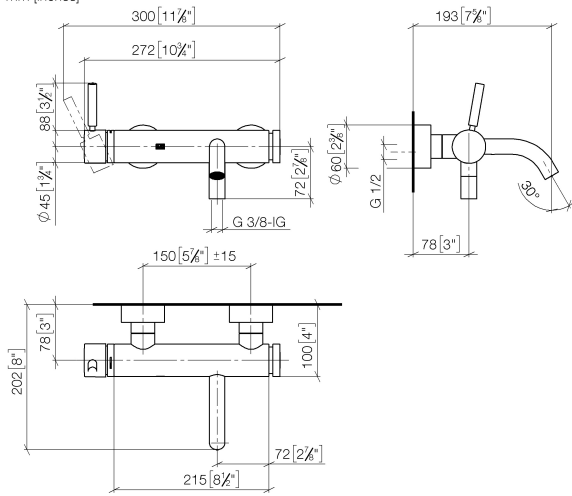

META Single-lever bath mixer for wall mounting without shower set - Brushed Dark Platinum

META

33 200 660

- 202mm projection
- circular normal flow
- automatic bath/shower diverter
- 3/8" shower outlet
- slide-on rosettes Ø 60 mm
- 1/2" connection
- gauge 150 mm - 15 mm
- max. flow 14 l/min at 3 bar flow pressure
- WRAS 2207043

33 200 660
mm [inches]

Flow rate chart

Certificates

LGA_29687.

META Single-lever bath mixer for wall mounting without shower set - Brushed Dark Platinum

META

33 200 660

Parts for other finishes can be found here: [Chrome](#)

META Single-lever bath mixer for wall mounting without shower set - Brushed Dark Platinum

META

33 200 660

Spare parts list

No.	Item Number	Name	Quantity used	Delivery time
1	90 20 66 007 00-99	handle	1	30
2	09 28 30 032-99	cover	1	60
3	09 14 10 102 90	seal	1	2
4	09 24 04 296 90	nut	1	2
5	90 28 10 148 00 90	accessories	1	2
6	90 15 05 064 00 90	cartridge	1	2
7	04 11 04 030 00 90	connection	2	2
8	09 27 62 004-99	rosette	2	30
9	09 14 10 119 90	seal	2	2
10	09 29 05 005 20 90	nipple	2	60
11	09 14 10 008 90	seal	2	2
12	09 23 10 048-99	nut	2	30
13	09 18 40 059-99	sleeve	2	60
14	09 14 10 003 90	seal	1	2
15	09 24 04 043 90	nipple	1	2
16	90 14 10 011 00 90	seal	1	2
17	90 11 06 213 00-99	spout	1	30
18	90 21 02 069 00-99	cover	1	30
19	09 24 03 115 20-99	nipple	1	30
20	90 14 10 032 00 90	seal	1	2
21	90 23 01 141 00 90	back-flow preventer	1	2
22	09 14 10 001 90	seal	2	2
23	09 30 30 113 20 90	screw	2	2
24	90 31 09 032 00-99	diverter	1	30
25	09 14 10 101 90	seal	1	2
26	09 21 10 035 20-99	nipple	1	60
27	09 20 62 031-99	handle	1	60