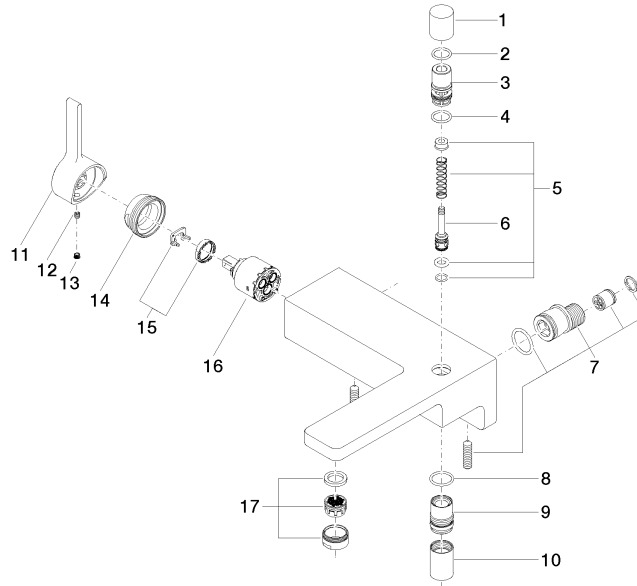

LULU Single-lever bath mixer for wall mounting without shower set - Brushed
Platinum

LULU

33 200 710

LULU Single-lever bath mixer for wall mounting without shower set - Brushed
Platinum

LULU

33 200 710

33 200 710

mm [inches]

Flow rate chart

Certificates

LGA_9961.

Belgaqua_21-376-
27_1.

33 200 710

Spare parts list

No.	Item Number	Name	Quantity used	Delivery time
1	09 20 71 031-06	handle	1	10
2	90 14 10 033 00 90	seal	1	2
3	09 21 34 080-06	nipple	1	10
4	90 14 10 055 00 90	seal	1	2
5	90 16 02 023 00 90	spring	1	2
6	09 31 09 094 20-06	pull-rod	1	10
7	90 11 04 042 00 90	connection	2	2
8	09 14 10 122 90	seal	1	2
9	09 24 03 129-06	nipple	1	60
10	90 21 02 069 00-06	cover	1	10
11	09 20 71 001-06	handle	1	60
12	90 31 11 030 00 90	pin	1	2
13	90 31 20 109 00 90	plug	1	2
14	09 24 04 141-06	nut	1	10
15	90 28 10 148 00 90	accessories	1	2
16	90 15 05 064 00 90	cartridge	1	2
17	90 23 01 118 00-06	aerator	1	10