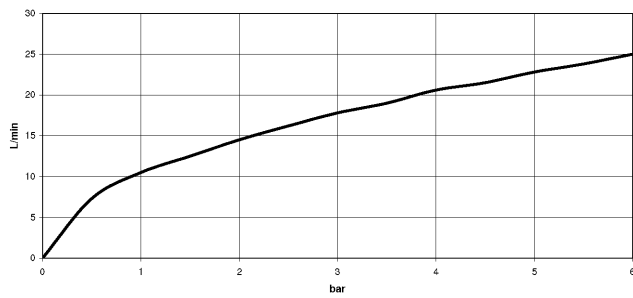

LULU Single-lever bath mixer for wall mounting without shower set - Brushed
Platinum

LULU

33 200 710

LULU Single-lever bath mixer for wall mounting without shower set - Brushed
Platinum

LULU

33 200 710

33 200 710

mm [inches]

Flow rate chart

Certificates

LGA_9961.

Belgaqua_21-376-
27_1.

33 200 710

Spare parts list

No.	Item Number	Name	Quantity used	Delivery time
1	09 20 71 031-06	handle	1	10
2	90 14 10 033 00 90	seal	1	2
3	09 21 34 080-06	nipple	1	10
4	90 14 10 055 00 90	seal	1	2
5	90 16 02 023 00 90	spring	1	2
6	09 31 09 094 20-06	pull-rod	1	10
7	90 11 04 042 00 90	connection	2	2
8	09 14 10 122 90	seal	1	2
9	09 24 03 129-06	nipple	1	60
10	90 21 02 069 00-06	cover	1	10
11	09 20 71 001-06	handle	1	60
12	90 31 11 030 00 90	pin	1	2
13	90 31 20 109 00 90	plug	1	2
14	09 24 04 141-06	nut	1	10
15	90 28 10 148 00 90	accessories	1	2
16	90 15 05 064 00 90	cartridge	1	2
17	90 23 01 118 00-06	aerator	1	10