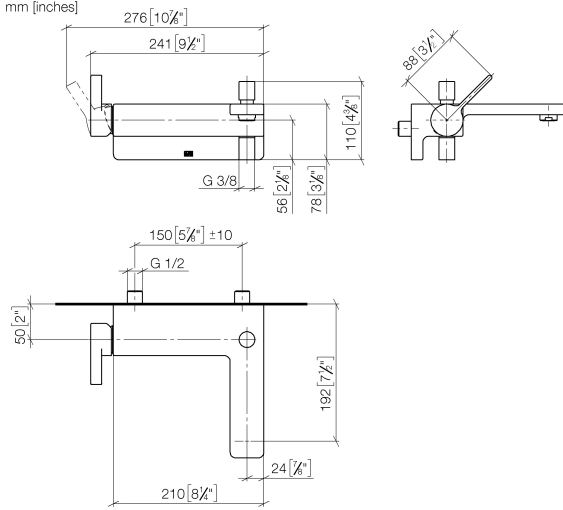

LULU Single-lever bath mixer for wall mounting without shower set - Brushed
Platinum

LULU

33 200 710

LULU Single-lever bath mixer for wall mounting without shower set - Brushed
Platinum

LULU

33 200 710

33 200 710

mm [inches]

Flow rate chart

Certificates

LGA_9961.

Belgaqua_21-376-
27_1.

33 200 710

Spare parts list

No.	Item Number	Name	Quantity used	Delivery time
1	09 20 71 031-06	handle	1	10
2	90 14 10 033 00 90	seal	1	2
3	09 21 34 080-06	nipple	1	10
4	90 14 10 055 00 90	seal	1	2
5	90 16 02 023 00 90	spring	1	2
6	09 31 09 094 20-06	pull-rod	1	10
7	90 11 04 042 00 90	connection	2	2
8	09 14 10 122 90	seal	1	2
9	09 24 03 129-06	nipple	1	60
10	90 21 02 069 00-06	cover	1	10
11	09 20 71 001-06	handle	1	60
12	90 31 11 030 00 90	pin	1	2
13	90 31 20 109 00 90	plug	1	2
14	09 24 04 141-06	nut	1	10
15	90 28 10 148 00 90	accessories	1	2
16	90 15 05 064 00 90	cartridge	1	2
17	90 23 01 118 00-06	aerator	1	10