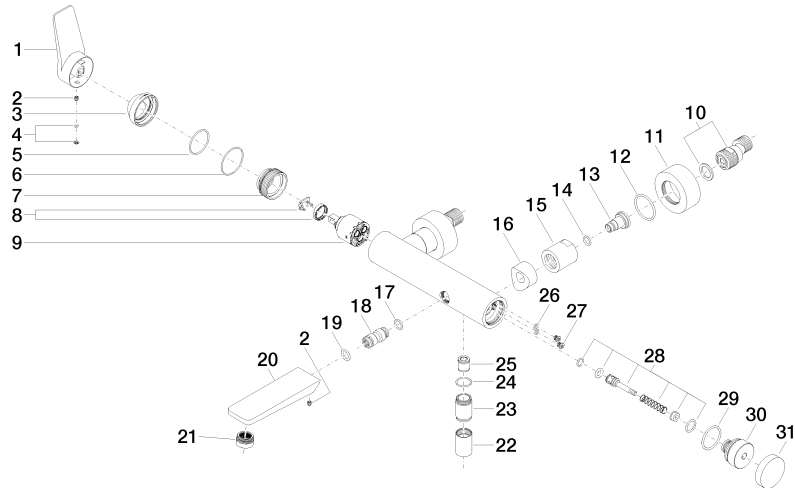

LISSÉ Single-lever bath mixer for wall mounting without shower set - Brushed Chrome

LISSÉ

33 200 845

- 190-200mm projection
- circular normal flow
- automatic bath/shower diverter
- 3/8" shower outlet
- slide-on rosettes Ø 60 mm
- 1/2" connection
- gauge 150 mm - 15 mm
- max. flow 13.5 l/min at 3 bar flow pressure

33 200 845

mm [inches]

Flow rate chart

Certificates

IAPMO_4976 (2).

LGA_9603.

WRAS_2311042.

**LISSÉ Single-lever bath mixer for wall mounting without shower set - Brushed
Chrome**

LISSÉ

33 200 845

Parts for other
finishes can be found
here: [Chrome](#)

LISSE Single-lever bath mixer for wall mounting without shower set - Brushed Chrome

LISSE

33 200 845

Spare parts list

No.	Item Number	Name	Quantity used	Delivery time
1	09 20 84 021-93	handle	1	20
2	90 31 11 030 00 90	pin	2	2
3	09 28 30 032-93	cover	1	20
4	90 31 20 087 00-93	plug	1	20
5	09 14 10 102 90	seal	1	2
6	09 14 10 190 90	seal	1	2
7	09 24 04 296 90	nut	1	2
8	90 28 10 148 00 90	accessories	1	2
9	90 15 05 064 00 90	cartridge	1	2
10	04 11 04 030 00 90	connection	2	2
11	09 27 62 004-93	rosette	2	20
12	09 14 10 119 90	seal	2	2
13	09 29 05 005 20 90	nipple	2	60
14	09 14 10 008 90	seal	2	2
15	09 23 10 048-93	nut	2	20
16	09 18 40 059-93	sleeve	2	20
17	09 14 10 003 90	seal	1	2
18	09 24 04 043 90	nipple	1	2
19	90 14 10 011 00 90	seal	1	2
20	09 11 84 012-93	spout	1	20
21	90 23 01 161 00-93	aerator	1	20
22	90 21 02 069 00-93	cover	1	-
Spare part can no longer be ordered, please order the replacement item				
23	09 24 03 115 20-93	nipple	1	20
24	90 14 10 032 00 90	seal	1	2
25	90 23 01 141 00 90	back-flow preventer	1	2
26	09 14 10 001 90	seal	2	2
27	09 30 30 113 20 90	screw	2	2
28	90 31 09 032 00-93	diverter	1	20
29	09 14 10 101 90	seal	1	2
30	09 21 10 035 20-93	nipple	1	20
31	09 20 62 031-93	handle	1	20