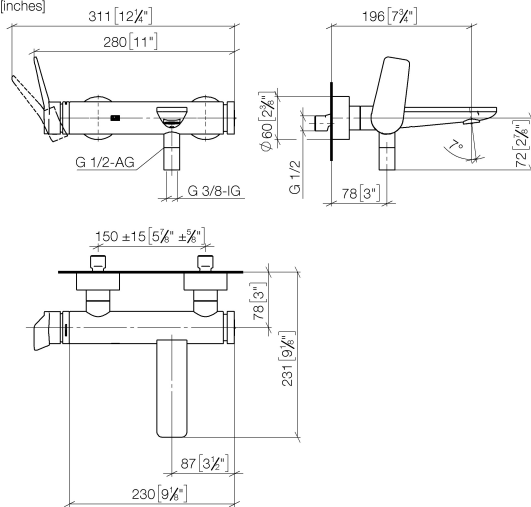

LISSÉ Single-lever bath mixer for wall mounting without shower set - Brushed Chrome

LISSÉ

33 200 845

- 190-200mm projection
- circular normal flow
- automatic bath/shower diverter
- 3/8" shower outlet
- slide-on rosettes Ø 60 mm
- 1/2" connection
- gauge 150 mm - 15 mm
- max. flow 13.5 l/min at 3 bar flow pressure

33 200 845

mm [inches]

Flow rate chart

Certificates

IAPMO_4976 (2).

LGA_9603.

WRAS_2311042.

**LISSÉ Single-lever bath mixer for wall mounting without shower set - Brushed
Chrome**

LISSÉ

33 200 845

Parts for other
finishes can be found
here: [Chrome](#)

LISSE Single-lever bath mixer for wall mounting without shower set - Brushed Chrome

LISSE

33 200 845

Spare parts list

No.	Item Number	Name	Quantity used	Delivery time
1	09 20 84 021-93	handle	1	20
2	90 31 11 030 00 90	pin	2	2
3	09 28 30 032-93	cover	1	20
4	90 31 20 087 00-93	plug	1	20
5	09 14 10 102 90	seal	1	2
6	09 14 10 190 90	seal	1	2
7	09 24 04 296 90	nut	1	2
8	90 28 10 148 00 90	accessories	1	2
9	90 15 05 064 00 90	cartridge	1	2
10	04 11 04 030 00 90	connection	2	2
11	09 27 62 004-93	rosette	2	20
12	09 14 10 119 90	seal	2	2
13	09 29 05 005 20 90	nipple	2	60
14	09 14 10 008 90	seal	2	2
15	09 23 10 048-93	nut	2	20
16	09 18 40 059-93	sleeve	2	20
17	09 14 10 003 90	seal	1	2
18	09 24 04 043 90	nipple	1	2
19	90 14 10 011 00 90	seal	1	2
20	09 11 84 012-93	spout	1	20
21	90 23 01 161 00-93	aerator	1	20
22	90 21 02 069 00-93	cover	1	-
Spare part can no longer be ordered, please order the replacement item				
23	09 24 03 115 20-93	nipple	1	20
24	90 14 10 032 00 90	seal	1	2
25	90 23 01 141 00 90	back-flow preventer	1	2
26	09 14 10 001 90	seal	2	2
27	09 30 30 113 20 90	screw	2	2
28	90 31 09 032 00-93	diverter	1	20
29	09 14 10 101 90	seal	1	2
30	09 21 10 035 20-93	nipple	1	20
31	09 20 62 031-93	handle	1	20