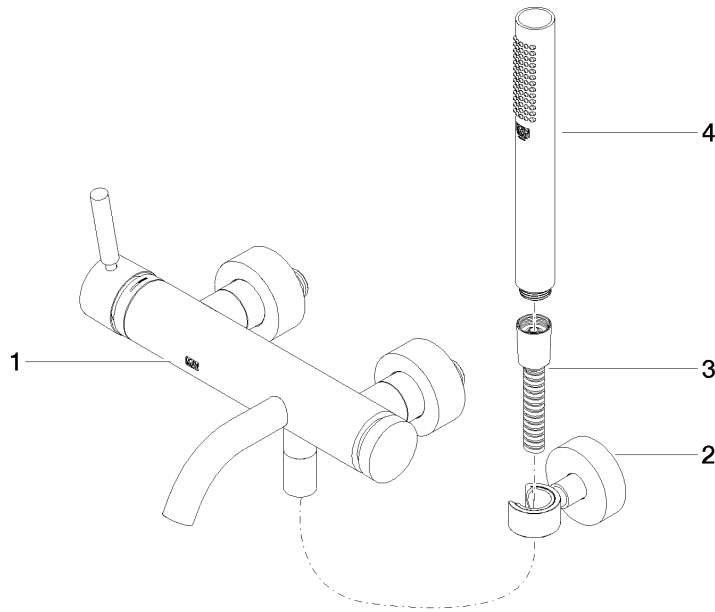

**META Single-lever bath mixer for wall mounting with hand shower set -
Brushed Platinum**

META

33 233 660

- spout: circular, air-enriched flow
- max. flow 14 l/min at 3 bar flow pressure
- Hand shower: COMPACT RAIN, max. flow rate 6.8 l/min (at 3 bar)
- complete hand shower set with anti-scale system
- automatic bath/shower diverter
- 202mm projection
- slide-on rosettes Ø 60 mm
- gauge 150 mm - 15 mm
- 1/2" connection
- metal shower hose 1250mm with integrated anti-twist protection
- shower holder rosette Ø 57mm

**META Single-lever bath mixer for wall mounting with hand shower set -
Brushed Platinum**

META

33 233 660
mm [inches]

Flow rate chart

Certificates

Belgaqua_21-025- LGA_29687. WRAS_2207043.
27_1.

**META Single-lever bath mixer for wall mounting with hand shower set -
Brushed Platinum**

META

33 233 660
Parts for other
finishes can be found
here: Chrome

Spare parts list

No.	Item Number	Name	Quantity used	Delivery time
1	33 200 660-06	META Single-lever bath mixer for wall mounting without shower set - Brushed Platinum	1	10
2	28 050 920-06	holder	1	-
Spare part can no longer be ordered, please order the replacement item				
3	90 30 02 072 00-06	Metal shower hose 1/2" x 3/8" x 1250 mm - Brushed Platinum	1	10
4	90 12 11 140 30-06	shower	1	10