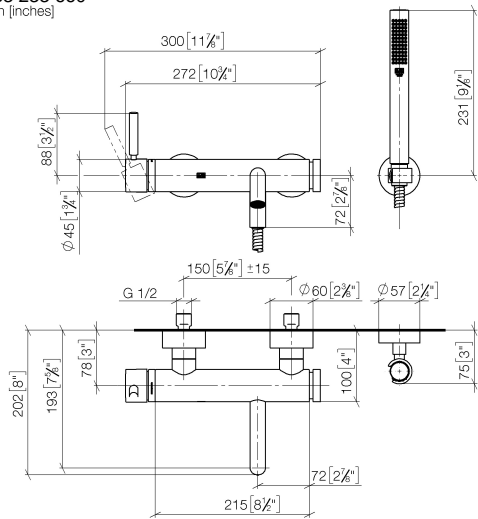

**META Single-lever bath mixer for wall mounting with hand shower set -
Brushed Platinum**

META

33 233 660

- spout: circular, air-enriched flow
- max. flow 14 l/min at 3 bar flow pressure
- Hand shower: COMPACT RAIN, max. flow rate 6.8 l/min (at 3 bar)
- complete hand shower set with anti-scale system
- automatic bath/shower diverter
- 202mm projection
- slide-on rosettes Ø 60 mm
- gauge 150 mm - 15 mm
- 1/2" connection
- metal shower hose 1250mm with integrated anti-twist protection
- shower holder rosette Ø 57mm

**META Single-lever bath mixer for wall mounting with hand shower set -
Brushed Platinum**

META

33 233 660
mm [inches]

Flow rate chart

Certificates

Belgaqua_21-025- LGA_29687. WRAS_2207043.
27_1.

**META Single-lever bath mixer for wall mounting with hand shower set -
Brushed Platinum**

META

33 233 660
Parts for other
finishes can be found
here: Chrome

Spare parts list

No.	Item Number	Name	Quantity used	Delivery time
1	33 200 660-06	META Single-lever bath mixer for wall mounting without shower set - Brushed Platinum	1	10
2	28 050 920-06	holder	1	-
Spare part can no longer be ordered, please order the replacement item				
3	90 30 02 072 00-06	Metal shower hose 1/2" x 3/8" x 1250 mm - Brushed Platinum	1	10
4	90 12 11 140 30-06	shower	1	10