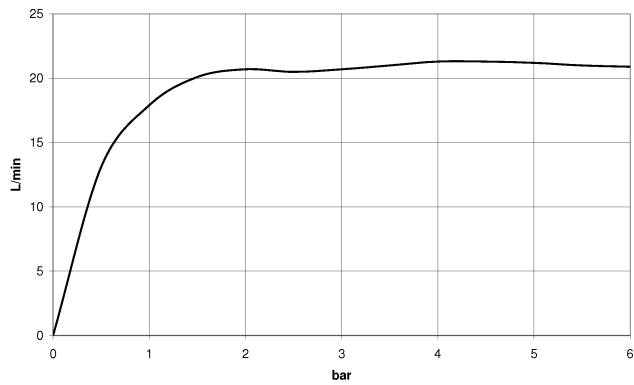

**META Single-lever bath mixer for wall mounting with hand shower set -
Brushed Platinum**

META

33 233 660

- spout: circular, air-enriched flow
- max. flow 14 l/min at 3 bar flow pressure
- Hand shower: COMPACT RAIN, max. flow rate 6.8 l/min (at 3 bar)
- complete hand shower set with anti-scale system
- automatic bath/shower diverter
- 202mm projection
- slide-on rosettes Ø 60 mm
- gauge 150 mm - 15 mm
- 1/2" connection
- metal shower hose 1250mm with integrated anti-twist protection
- shower holder rosette Ø 57mm

Intrinsic protection against back flow.

	Brushed Platinum	33 233 660-06
	Chrome	33 233 660-00
	Dark Chrome	33 233 660-19
	Light Gold	33 233 660-26
	Brushed Light Gold	33 233 660-27
	Matte Black	33 233 660-33
	Brushed Bronze	33 233 660-42
	Brushed Champagne (22kt Gold)	33 233 660-46
	Champagne (22kt Gold)	33 233 660-47
	Brushed Chrome	33 233 660-93
	Brushed Dark Platinum	33 233 660-99

**META Single-lever bath mixer for wall mounting with hand shower set -
Brushed Platinum**

META

33 233 660
mm [inches]

Flow rate chart

Certificates

Belgaqua_21-025- LGA_29687. WRAS_2207043.
27_1.

**META Single-lever bath mixer for wall mounting with hand shower set -
Brushed Platinum**