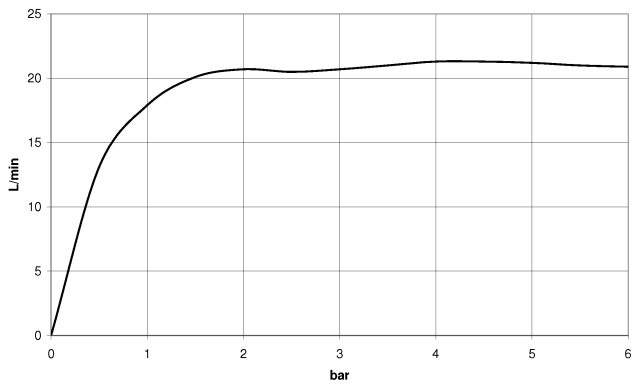

META Single-lever bath mixer for wall mounting with hand shower set - Dark Chrome

META

33 233 660

- spout: circular, air-enriched flow
- max. flow 14 l/min at 3 bar flow pressure
- Hand shower: COMPACT RAIN, max. flow rate 6.8 l/min (at 3 bar)
- complete hand shower set with anti-scale system
- automatic bath/shower diverter
- 202mm projection
- slide-on rosettes Ø 60 mm
- gauge 150 mm - 15 mm
- 1/2" connection
- metal shower hose 1250mm with integrated anti-twist protection
- shower holder rosette Ø 57mm

Intrinsic protection against back flow.

	Dark Chrome	33 233 660-19
	Chrome	33 233 660-00
	Brushed Platinum	33 233 660-06
	Light Gold	33 233 660-26
	Brushed Light Gold	33 233 660-27
	Matte Black	33 233 660-33
	Brushed Bronze	33 233 660-42
	Brushed Champagne (22kt Gold)	33 233 660-46
	Champagne (22kt Gold)	33 233 660-47
	Brushed Chrome	33 233 660-93
	Brushed Dark Platinum	33 233 660-99

33 233 660
mm [inches]

Flow rate chart

Certificates

LGA_29687.

WRAS_2207043.

META Single-lever bath mixer for wall mounting with hand shower set - Dark
Chrome

META

33 233 660
Parts for other
finishes can be found
here: [Chrome](#)