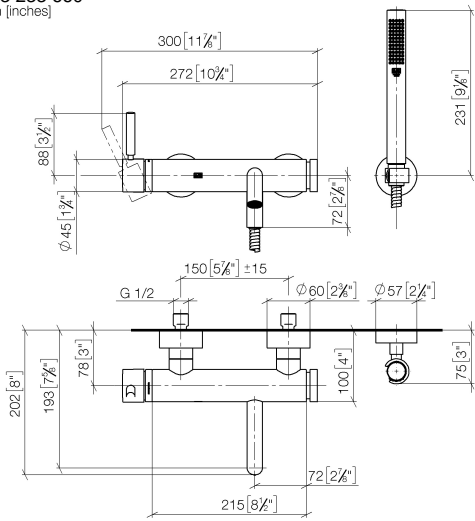

META Single-lever bath mixer for wall mounting with hand shower set - Dark Chrome

META

33 233 660

- spout: circular, air-enriched flow
- max. flow 14 l/min at 3 bar flow pressure
- Hand shower: COMPACT RAIN, max. flow rate 6.8 l/min (at 3 bar)
- complete hand shower set with anti-scale system
- automatic bath/shower diverter
- 202mm projection
- slide-on rosettes Ø 60 mm
- gauge 150 mm - 15 mm
- 1/2" connection
- metal shower hose 1250mm with integrated anti-twist protection
- shower holder rosette Ø 57mm

Intrinsic protection against back flow.

	Dark Chrome	33 233 660-19
	Chrome	33 233 660-00
	Brushed Platinum	33 233 660-06
	Light Gold	33 233 660-26
	Brushed Light Gold	33 233 660-27
	Matte Black	33 233 660-33
	Brushed Bronze	33 233 660-42
	Brushed Champagne (22kt Gold)	33 233 660-46
	Champagne (22kt Gold)	33 233 660-47
	Brushed Chrome	33 233 660-93
	Brushed Dark Platinum	33 233 660-99

33 233 660
mm [inches]

Flow rate chart

Certificates

LGA_29687.

WRAS_2207043.

META Single-lever bath mixer for wall mounting with hand shower set - Dark
Chrome

META

33 233 660
Parts for other
finishes can be found
here: [Chrome](#)