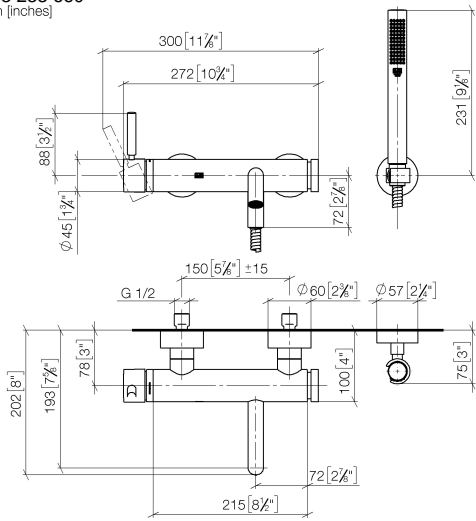

**META Single-lever bath mixer for wall mounting with hand shower set -  
Brushed Light Gold**

META

33 233 660

- spout: circular, air-enriched flow
- max. flow 14 l/min at 3 bar flow pressure
- Hand shower: COMPACT RAIN, max. flow rate 6.8 l/min (at 3 bar)
- complete hand shower set with anti-scale system
- automatic bath/shower diverter
- 202mm projection
- slide-on rosettes Ø 60 mm
- gauge 150 mm - 15 mm
- 1/2" connection
- metal shower hose 1250mm with integrated anti-twist protection
- shower holder rosette Ø 57mm

**META Single-lever bath mixer for wall mounting with hand shower set -  
Brushed Light Gold**

META

33 233 660  
mm [inches]

**Flow rate chart**

**Certificates**

LGA\_29687.

**META Single-lever bath mixer for wall mounting with hand shower set -  
Brushed Light Gold**

META

33 233 660  
Parts for other  
finishes can be found  
here: Chrome

**Spare parts list**

| No.  | Item Number        | Name   | Quantity used | Delivery time |
|--|--------------------|--|---------------|---------------|
| 1  | 33 200 660-27      | META Single-lever bath mixer for wall mounting without shower set - Brushed Light Gold | 1             | 30            |
| 2  | 28 050 920-27      | holder   | 1             | -             |
| Spare part can no longer be ordered, please order the replacement item |                    |  |               |               |
| 3  | 90 30 02 072 00-27 | Metal shower hose 1/2" x 3/8" x 1250 mm - Brushed Light Gold                           | 1             | 30            |
| 4  | 90 12 11 140 30-27 | shower   | 1             | 30            |