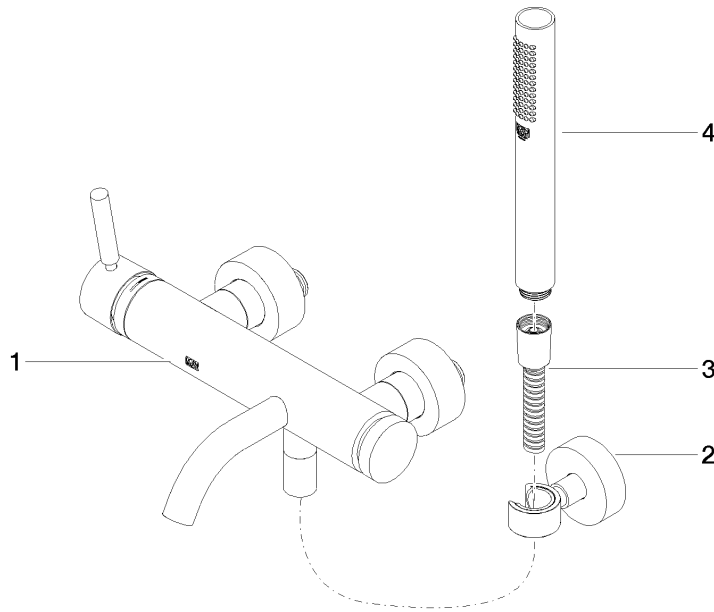

**META Single-lever bath mixer for wall mounting with hand shower set -  
Brushed Light Gold**

META

33 233 660

- spout: circular, air-enriched flow
- max. flow 14 l/min at 3 bar flow pressure
- Hand shower: COMPACT RAIN, max. flow rate 6.8 l/min (at 3 bar)
- complete hand shower set with anti-scale system
- automatic bath/shower diverter
- 202mm projection
- slide-on rosettes Ø 60 mm
- gauge 150 mm - 15 mm
- 1/2" connection
- metal shower hose 1250mm with integrated anti-twist protection
- shower holder rosette Ø 57mm

**META Single-lever bath mixer for wall mounting with hand shower set -  
Brushed Light Gold**

META

33 233 660  
mm [inches]

**Flow rate chart**

**Certificates**

LGA\_29687.

**META Single-lever bath mixer for wall mounting with hand shower set -  
Brushed Light Gold**

META

33 233 660  
Parts for other  
finishes can be found  
here: Chrome

**Spare parts list**

| No.  | Item Number        | Name   | Quantity used | Delivery time |
|--|--------------------|--|---------------|---------------|
| 1  | 33 200 660-27      | META Single-lever bath mixer for wall mounting without shower set - Brushed Light Gold | 1             | 30            |
| 2  | 28 050 920-27      | holder   | 1             | -             |
| Spare part can no longer be ordered, please order the replacement item |                    |  |               |               |
| 3  | 90 30 02 072 00-27 | Metal shower hose 1/2" x 3/8" x 1250 mm - Brushed Light Gold                           | 1             | 30            |
| 4  | 90 12 11 140 30-27 | shower   | 1             | 30            |