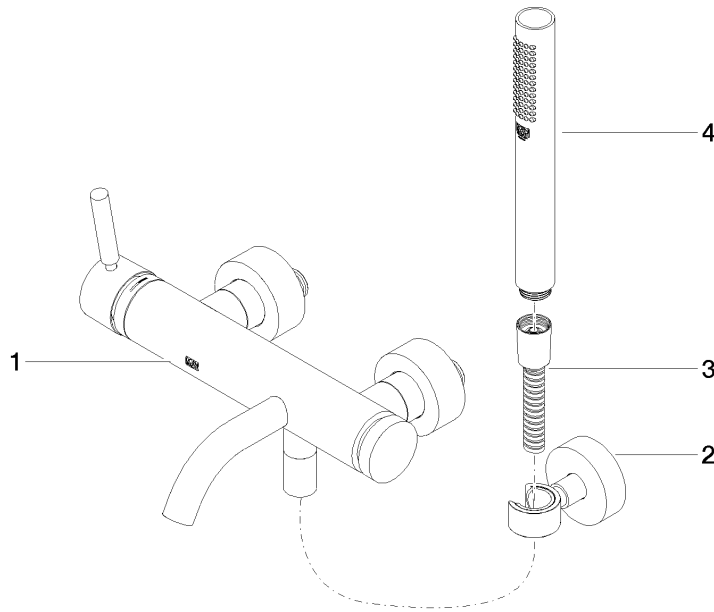

**META Single-lever bath mixer for wall mounting with hand shower set -
Brushed Bronze**

META

33 233 660

- spout: circular, air-enriched flow
- max. flow 14 l/min at 3 bar flow pressure
- Hand shower: COMPACT RAIN, max. flow rate 6.8 l/min (at 3 bar)
- complete hand shower set with anti-scale system
- automatic bath/shower diverter
- 202mm projection
- slide-on rosettes Ø 60 mm
- gauge 150 mm - 15 mm
- 1/2" connection
- metal shower hose 1250mm with integrated anti-twist protection
- shower holder rosette Ø 57mm

**META Single-lever bath mixer for wall mounting with hand shower set -
Brushed Bronze**

META

33 233 660
mm [inches]

Flow rate chart

Certificates

LGA_29687.

**META Single-lever bath mixer for wall mounting with hand shower set -
Brushed Bronze**

META

33 233 660
Parts for other
finishes can be found
here: Chrome

Spare parts list

No.	Item Number	Name	Quantity used	Delivery time
1	33 200 660-42	META Single-lever bath mixer for wall mounting without shower set - Brushed Bronze	1	30
2	28 050 920-42	holder	1	-
Spare part can no longer be ordered, please order the replacement item				
3	90 30 02 072 00-42	hose	1	30
4	90 12 11 140 30-42	shower	1	30