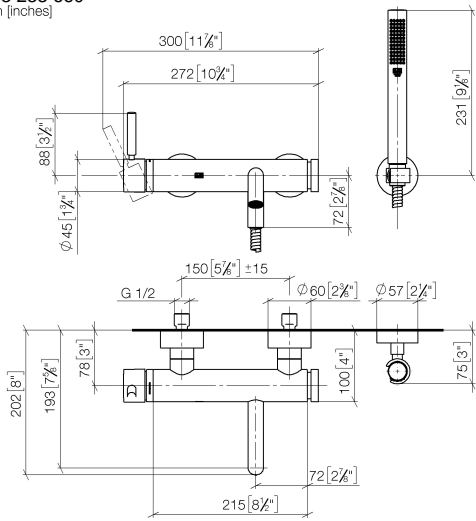

**META Single-lever bath mixer for wall mounting with hand shower set -
Brushed Bronze**

META

33 233 660

- spout: circular, air-enriched flow
- max. flow 14 l/min at 3 bar flow pressure
- Hand shower: COMPACT RAIN, max. flow rate 6.8 l/min (at 3 bar)
- complete hand shower set with anti-scale system
- automatic bath/shower diverter
- 202mm projection
- slide-on rosettes Ø 60 mm
- gauge 150 mm - 15 mm
- 1/2" connection
- metal shower hose 1250mm with integrated anti-twist protection
- shower holder rosette Ø 57mm

**META Single-lever bath mixer for wall mounting with hand shower set -
Brushed Bronze**

META

33 233 660
mm [inches]

Flow rate chart

Certificates

LGA_29687.

**META Single-lever bath mixer for wall mounting with hand shower set -
Brushed Bronze**

META

33 233 660
Parts for other
finishes can be found
here: Chrome

Spare parts list

No.	Item Number	Name	Quantity used	Delivery time
1	33 200 660-42	META Single-lever bath mixer for wall mounting without shower set - Brushed Bronze	1	30
2	28 050 920-42	holder	1	-
Spare part can no longer be ordered, please order the replacement item				
3	90 30 02 072 00-42	hose	1	30
4	90 12 11 140 30-42	shower	1	30