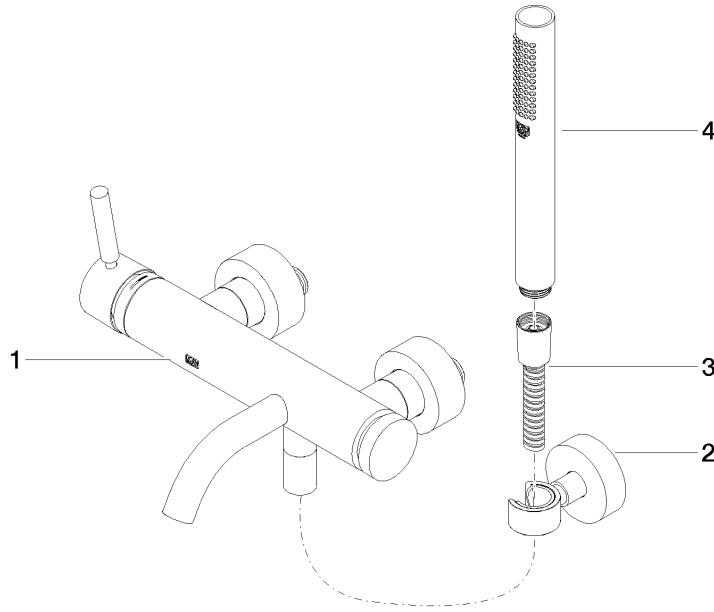

**META Single-lever bath mixer for wall mounting with hand shower set -  
Brushed Champagne (22kt Gold)**

META

33 233 660

- spout: circular, air-enriched flow
- max. flow 14 l/min at 3 bar flow pressure
- Hand shower: COMPACT RAIN, max. flow rate 6.8 l/min (at 3 bar)
- complete hand shower set with anti-scale system
- automatic bath/shower diverter
- 202mm projection
- slide-on rosettes Ø 60 mm
- gauge 150 mm - 15 mm
- 1/2" connection
- metal shower hose 1250mm with integrated anti-twist protection
- shower holder rosette Ø 57mm

**META Single-lever bath mixer for wall mounting with hand shower set -  
Brushed Champagne (22kt Gold)**

META

33 233 660  
mm [inches]

**Flow rate chart**

**Certificates**

LGA\_29687.

WRAS\_2207043.

**META Single-lever bath mixer for wall mounting with hand shower set -  
Brushed Champagne (22kt Gold)**

META

33 233 660  
Parts for other  
finishes can be found  
here: Chrome

**Spare parts list**

No.	Item Number	Name	Quantity used	Delivery time
1	33 200 660-46	META Single-lever bath mixer for wall mounting without shower set - Brushed Champagne (22kt Gold)	1	30
2	28 050 920-46	holder	1	-
Spare part can no longer be ordered, please order the replacement item				
3	90 30 02 072 00-46	Metal shower hose 1/2" x 3/8" x 1250 mm - Brushed Champagne (22kt Gold)	1	30
4	90 12 11 140 30-46	shower	1	30