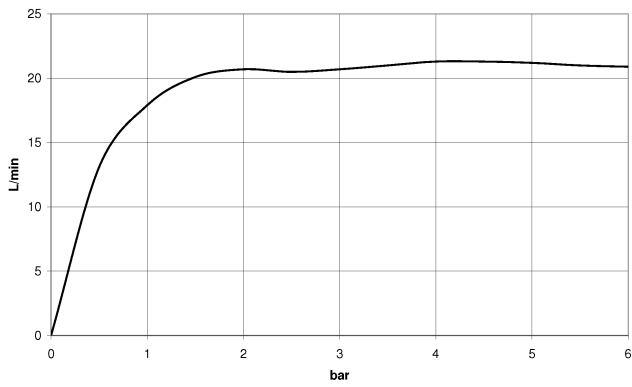

**META Single-lever bath mixer for wall mounting with hand shower set -  
Brushed Champagne (22kt Gold)**

META

33 233 660

- spout: circular, air-enriched flow
- max. flow 14 l/min at 3 bar flow pressure
- Hand shower: COMPACT RAIN, max. flow rate 6.8 l/min (at 3 bar)
- complete hand shower set with anti-scale system
- automatic bath/shower diverter
- 202mm projection
- slide-on rosettes Ø 60 mm
- gauge 150 mm - 15 mm
- 1/2" connection
- metal shower hose 1250mm with integrated anti-twist protection
- shower holder rosette Ø 57mm

Intrinsic protection against back flow.

	Brushed Champagne (22kt Gold)	33 233 660-46
	Chrome	33 233 660-00
	Brushed Platinum	33 233 660-06
	Dark Chrome	33 233 660-19
	Light Gold	33 233 660-26
	Brushed Light Gold	33 233 660-27
	Matte Black	33 233 660-33
	Brushed Bronze	33 233 660-42
	Champagne (22kt Gold)	33 233 660-47
	Brushed Chrome	33 233 660-93
	Brushed Dark Platinum	33 233 660-99

**META Single-lever bath mixer for wall mounting with hand shower set -  
Brushed Champagne (22kt Gold)**

META

33 233 660  
mm [inches]

**Flow rate chart**

**Certificates**

LGA\_29687.

WRAS\_2207043.

**META Single-lever bath mixer for wall mounting with hand shower set -  
Brushed Champagne (22kt Gold)**