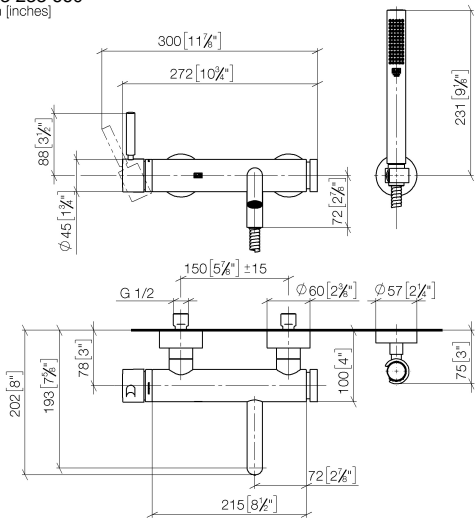

**META Single-lever bath mixer for wall mounting with hand shower set -  
Brushed Champagne (22kt Gold)**

META

33 233 660

- spout: circular, air-enriched flow
- max. flow 14 l/min at 3 bar flow pressure
- Hand shower: COMPACT RAIN, max. flow rate 6.8 l/min (at 3 bar)
- complete hand shower set with anti-scale system
- automatic bath/shower diverter
- 202mm projection
- slide-on rosettes Ø 60 mm
- gauge 150 mm - 15 mm
- 1/2" connection
- metal shower hose 1250mm with integrated anti-twist protection
- shower holder rosette Ø 57mm

Intrinsic protection against back flow.

	Brushed Champagne (22kt Gold)	33 233 660-46
	Chrome	33 233 660-00
	Brushed Platinum	33 233 660-06
	Dark Chrome	33 233 660-19
	Light Gold	33 233 660-26
	Brushed Light Gold	33 233 660-27
	Matte Black	33 233 660-33
	Brushed Bronze	33 233 660-42
	Champagne (22kt Gold)	33 233 660-47
	Brushed Chrome	33 233 660-93
	Brushed Dark Platinum	33 233 660-99

**META Single-lever bath mixer for wall mounting with hand shower set -  
Brushed Champagne (22kt Gold)**

META

33 233 660  
mm [inches]

**Flow rate chart**

**Certificates**

LGA\_29687.

WRAS\_2207043.

**META Single-lever bath mixer for wall mounting with hand shower set -  
Brushed Champagne (22kt Gold)**

META

33 233 660  
Parts for other  
finishes can be found  
here: Chrome

**Spare parts list**

No.	Item Number	Name	Quantity used	Delivery time
1	33 200 660-46	META Single-lever bath mixer for wall mounting without shower set - Brushed Champagne (22kt Gold)	1	30
2	28 050 920-46	holder	1	-
Spare part can no longer be ordered, please order the replacement item				
3	90 30 02 072 00-46	Metal shower hose 1/2" x 3/8" x 1250 mm - Brushed Champagne (22kt Gold)	1	30
4	90 12 11 140 30-46	shower	1	30