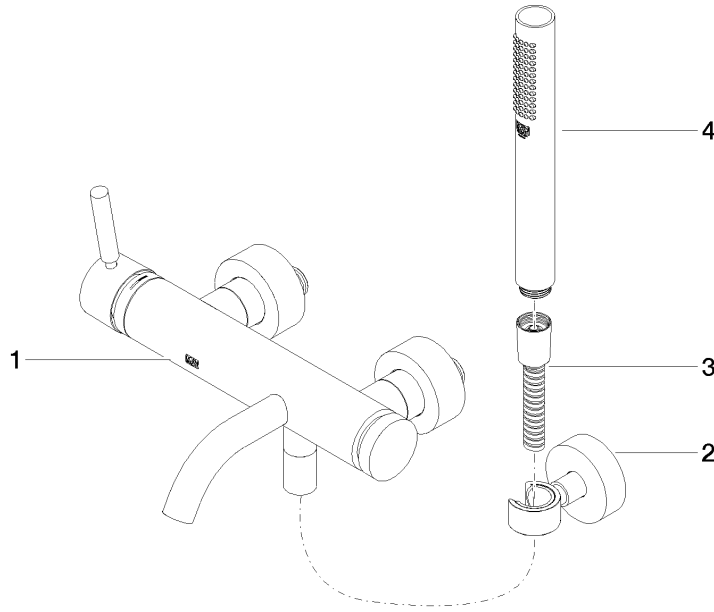

**META Single-lever bath mixer for wall mounting with hand shower set -  
Champagne (22kt Gold)**

META

33 233 660

- spout: circular, air-enriched flow
- max. flow 14 l/min at 3 bar flow pressure
- Hand shower: COMPACT RAIN, max. flow rate 6.8 l/min (at 3 bar)
- complete hand shower set with anti-scale system
- automatic bath/shower diverter
- 202mm projection
- slide-on rosettes Ø 60 mm
- gauge 150 mm - 15 mm
- 1/2" connection
- metal shower hose 1250mm with integrated anti-twist protection
- shower holder rosette Ø 57mm

**META Single-lever bath mixer for wall mounting with hand shower set -  
Champagne (22kt Gold)**

META

33 233 660  
mm [inches]

**Flow rate chart**

**Certificates**

LGA\_29687.

WRAS\_2207043.

**META Single-lever bath mixer for wall mounting with hand shower set -  
Champagne (22kt Gold)**

META

33 233 660  
Parts for other  
finishes can be found  
here: Chrome

**Spare parts list**

No.	Item Number	Name	Quantity used	Delivery time
1	33 200 660-47	META Single-lever bath mixer for wall mounting without shower set - Champagne (22kt Gold)	1	30
2	28 050 920-47	holder	1	-
Spare part can no longer be ordered, please order the replacement item				
3	90 30 02 072 00-47	Metal shower hose 1/2" x 3/8" x 1250 mm - Champagne (22kt Gold)	1	30
4	90 12 11 140 30-47	shower	1	30