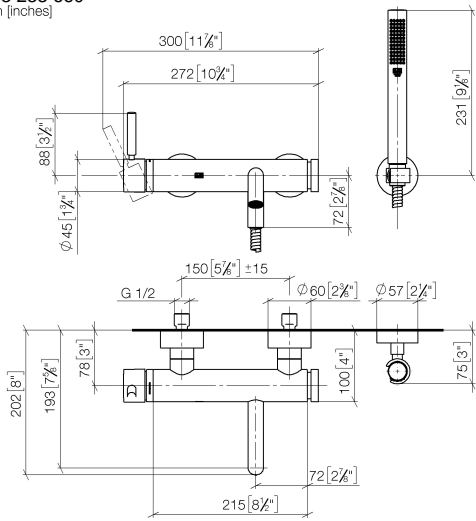

**META Single-lever bath mixer for wall mounting with hand shower set -  
Champagne (22kt Gold)**

META

33 233 660

- spout: circular, air-enriched flow
- max. flow 14 l/min at 3 bar flow pressure
- Hand shower: COMPACT RAIN, max. flow rate 6.8 l/min (at 3 bar)
- complete hand shower set with anti-scale system
- automatic bath/shower diverter
- 202mm projection
- slide-on rosettes Ø 60 mm
- gauge 150 mm - 15 mm
- 1/2" connection
- metal shower hose 1250mm with integrated anti-twist protection
- shower holder rosette Ø 57mm

**META Single-lever bath mixer for wall mounting with hand shower set -  
Champagne (22kt Gold)**

META

33 233 660  
mm [inches]

**Flow rate chart**

**Certificates**

LGA\_29687.

WRAS\_2207043.

**META Single-lever bath mixer for wall mounting with hand shower set -  
Champagne (22kt Gold)**

META

33 233 660  
Parts for other  
finishes can be found  
here: Chrome

**Spare parts list**

No.	Item Number	Name	Quantity used	Delivery time
1	33 200 660-47	META Single-lever bath mixer for wall mounting without shower set - Champagne (22kt Gold)	1	30
2	28 050 920-47	holder	1	-
Spare part can no longer be ordered, please order the replacement item				
3	90 30 02 072 00-47	Metal shower hose 1/2" x 3/8" x 1250 mm - Champagne (22kt Gold)	1	30
4	90 12 11 140 30-47	shower	1	30