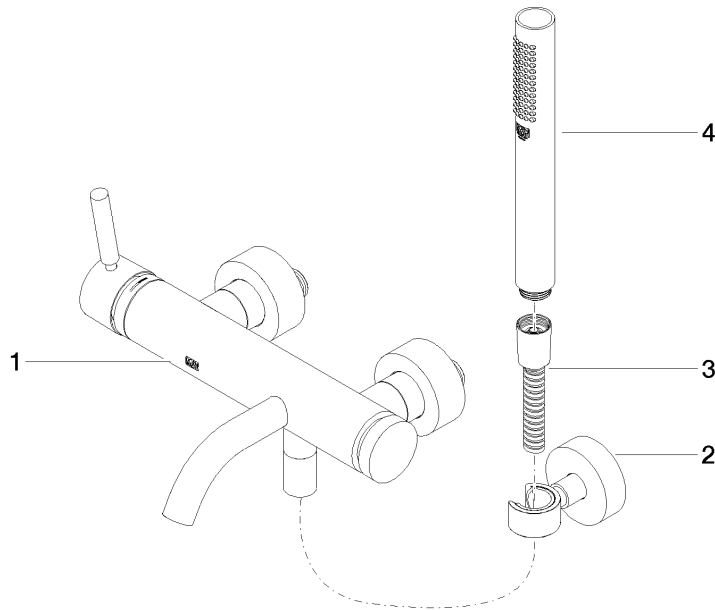

**META Single-lever bath mixer for wall mounting with hand shower set -  
Brushed Chrome**

META

33 233 660

- spout: circular, air-enriched flow
- max. flow 14 l/min at 3 bar flow pressure
- Hand shower: COMPACT RAIN, max. flow rate 6.8 l/min (at 3 bar)
- complete hand shower set with anti-scale system
- automatic bath/shower diverter
- 202mm projection
- slide-on rosettes Ø 60 mm
- gauge 150 mm - 15 mm
- 1/2" connection
- metal shower hose 1250mm with integrated anti-twist protection
- shower holder rosette Ø 57mm
- WRAS 2207043

**META Single-lever bath mixer for wall mounting with hand shower set -  
Brushed Chrome**

META

33 233 660  
mm [inches]

**Flow rate chart**

**Certificates**

Belgaqua\_21-025- LGA\_29687. WRAS\_2207043.  
27\_1.

### Spare parts list

No.	Item Number	Name	Quantity used	Delivery time
1	33 200 660-93	META Single-lever bath mixer for wall mounting without shower set - Brushed Chrome	1	20
2	28 050 920-93	holder	1	-
Spare part can no longer be ordered, please order the replacement item				
3	90 30 02 072 00-93	Metal shower hose 1/2" x 3/8" x 1250 mm - Brushed Chrome	1	20
4	90 12 11 140 30-93	shower	1	20