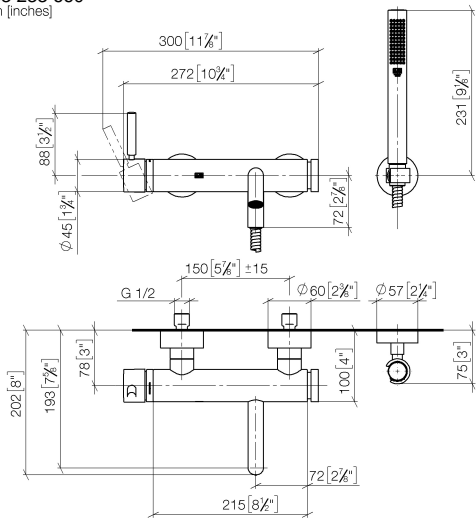

**META Single-lever bath mixer for wall mounting with hand shower set -  
Brushed Chrome**

META

33 233 660

- spout: circular, air-enriched flow
- max. flow 14 l/min at 3 bar flow pressure
- Hand shower: COMPACT RAIN, max. flow rate 6.8 l/min (at 3 bar)
- complete hand shower set with anti-scale system
- automatic bath/shower diverter
- 202mm projection
- slide-on rosettes Ø 60 mm
- gauge 150 mm - 15 mm
- 1/2" connection
- metal shower hose 1250mm with integrated anti-twist protection
- shower holder rosette Ø 57mm
- WRAS 2207043

**META Single-lever bath mixer for wall mounting with hand shower set -  
Brushed Chrome**

META

33 233 660  
mm [inches]

**Flow rate chart**

**Certificates**

Belgaqua\_21-025- LGA\_29687. WRAS\_2207043.  
27\_1.

### Spare parts list

No.	Item Number	Name	Quantity used	Delivery time
1	33 200 660-93	META Single-lever bath mixer for wall mounting without shower set - Brushed Chrome	1	20
2	28 050 920-93	holder	1	-
Spare part can no longer be ordered, please order the replacement item				
3	90 30 02 072 00-93	Metal shower hose 1/2" x 3/8" x 1250 mm - Brushed Chrome	1	20
4	90 12 11 140 30-93	shower	1	20