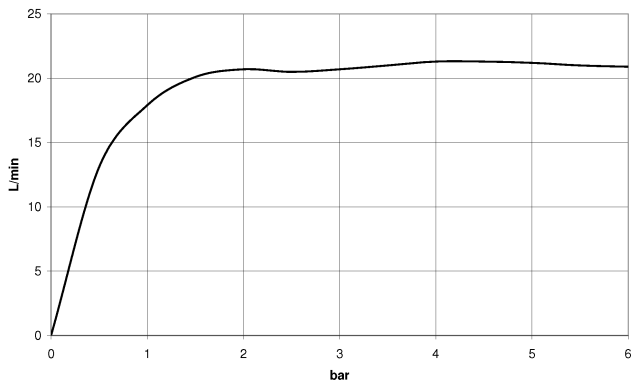

**META Single-lever bath mixer for wall mounting with hand shower set -  
Brushed Chrome**

META

33 233 660

- spout: circular, air-enriched flow
- max. flow 14 l/min at 3 bar flow pressure
- Hand shower: COMPACT RAIN, max. flow rate 6.8 l/min (at 3 bar)
- complete hand shower set with anti-scale system
- automatic bath/shower diverter
- 202mm projection
- slide-on rosettes Ø 60 mm
- gauge 150 mm - 15 mm
- 1/2" connection
- metal shower hose 1250mm with integrated anti-twist protection
- shower holder rosette Ø 57mm
- WRAS 2207043

Intrinsic protection against back flow.

	Brushed Chrome	33 233 660-93
	Chrome	33 233 660-00
	Brushed Platinum	33 233 660-06
	Dark Chrome	33 233 660-19
	Light Gold	33 233 660-26
	Brushed Light Gold	33 233 660-27
	Matte Black	33 233 660-33
	Brushed Bronze	33 233 660-42
	Brushed Champagne (22kt Gold)	33 233 660-46
	Champagne (22kt Gold)	33 233 660-47
	Brushed Dark Platinum	33 233 660-99

**META Single-lever bath mixer for wall mounting with hand shower set -  
Brushed Chrome**

META

33 233 660  
mm [inches]

**Flow rate chart**

**Certificates**

Belgaqua\_21-025- LGA\_29687. WRAS\_2207043.  
27\_1.