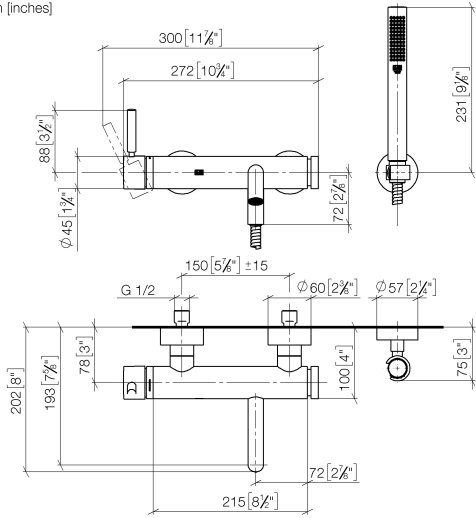

**META Single-lever bath mixer for wall mounting with hand shower set -
Brushed Dark Platinum**

META

33 233 660

- spout: circular, air-enriched flow
- max. flow 14 l/min at 3 bar flow pressure
- Hand shower: COMPACT RAIN, max. flow rate 6.8 l/min (at 3 bar)
- complete hand shower set with anti-scale system
- automatic bath/shower diverter
- 202mm projection
- slide-on rosettes Ø 60 mm
- gauge 150 mm - 15 mm
- 1/2" connection
- metal shower hose 1250mm with integrated anti-twist protection
- shower holder rosette Ø 57mm

**META Single-lever bath mixer for wall mounting with hand shower set -
Brushed Dark Platinum**

META

33 233 660
mm [inches]

Flow rate chart

Certificates

LGA_29687.

**META Single-lever bath mixer for wall mounting with hand shower set -
Brushed Dark Platinum**

META

33 233 660
Parts for other
finishes can be found
here: [Chrome](#)

Spare parts list

No.	Item Number	Name	Quantity used	Delivery time
1	33 200 660-99	META Single-lever bath mixer for wall mounting without shower set - Brushed Dark Platinum	1	35
2	28 050 920-99	holder	1	-
Spare part can no longer be ordered, please order the replacement item				
3	90 30 02 072 00-99	Metal shower hose 1/2" x 3/8" x 1250 mm - Brushed Dark Platinum	1	30
4	90 12 11 140 30-99	shower	1	30