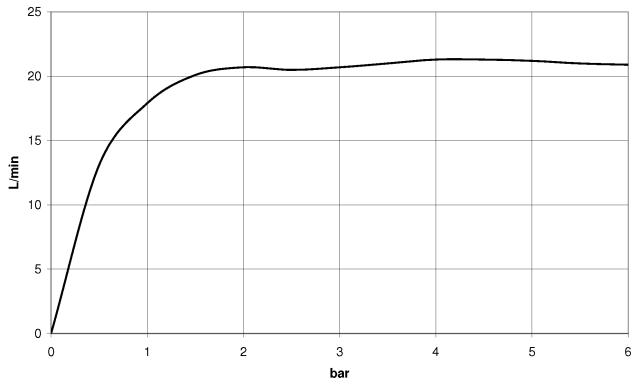

**META Single-lever bath mixer for wall mounting with hand shower set -
Brushed Dark Platinum**

META

33 233 660

- spout: circular, air-enriched flow
- max. flow 14 l/min at 3 bar flow pressure
- Hand shower: COMPACT RAIN, max. flow rate 6.8 l/min (at 3 bar)
- complete hand shower set with anti-scale system
- automatic bath/shower diverter
- 202mm projection
- slide-on rosettes Ø 60 mm
- gauge 150 mm - 15 mm
- 1/2" connection
- metal shower hose 1250mm with integrated anti-twist protection
- shower holder rosette Ø 57mm

Intrinsic protection against back flow.

	Brushed Dark Platinum	33 233 660-99
	Chrome	33 233 660-00
	Brushed Platinum	33 233 660-06
	Dark Chrome	33 233 660-19
	Light Gold	33 233 660-26
	Brushed Light Gold	33 233 660-27
	Matte Black	33 233 660-33
	Brushed Bronze	33 233 660-42
	Brushed Champagne (22kt Gold)	33 233 660-46
	Champagne (22kt Gold)	33 233 660-47
	Brushed Chrome	33 233 660-93

**META Single-lever bath mixer for wall mounting with hand shower set -
Brushed Dark Platinum**

META

33 233 660
mm [inches]

Flow rate chart

Certificates

LGA_29687.

**META Single-lever bath mixer for wall mounting with hand shower set -
Brushed Dark Platinum**