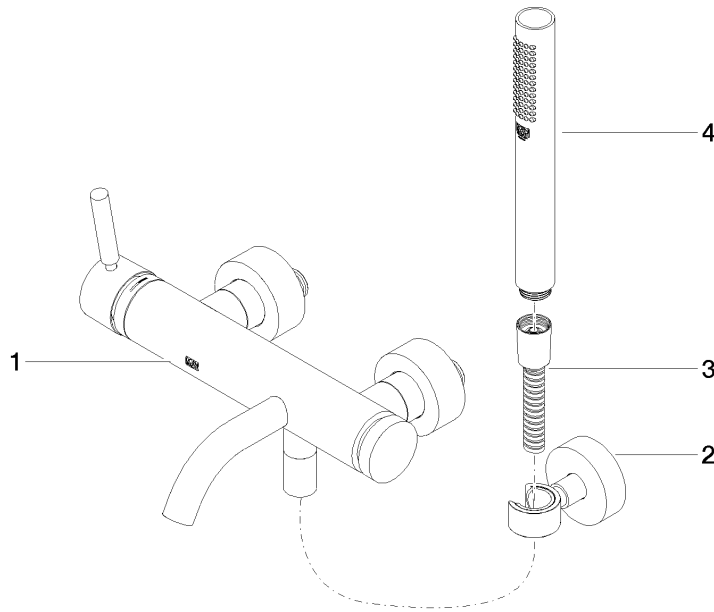

**META Single-lever bath mixer for wall mounting with hand shower set -
Brushed Dark Platinum**

META

33 233 660

- spout: circular, air-enriched flow
- max. flow 14 l/min at 3 bar flow pressure
- Hand shower: COMPACT RAIN, max. flow rate 6.8 l/min (at 3 bar)
- complete hand shower set with anti-scale system
- automatic bath/shower diverter
- 202mm projection
- slide-on rosettes Ø 60 mm
- gauge 150 mm - 15 mm
- 1/2" connection
- metal shower hose 1250mm with integrated anti-twist protection
- shower holder rosette Ø 57mm

**META Single-lever bath mixer for wall mounting with hand shower set -
Brushed Dark Platinum**

META

33 233 660
mm [inches]

Flow rate chart

Certificates

LGA_29687.

**META Single-lever bath mixer for wall mounting with hand shower set -
Brushed Dark Platinum**

META

33 233 660
Parts for other
finishes can be found
here: [Chrome](#)

Spare parts list

No.	Item Number	Name	Quantity used	Delivery time
1	33 200 660-99	META Single-lever bath mixer for wall mounting without shower set - Brushed Dark Platinum	1	35
2	28 050 920-99	holder	1	-
Spare part can no longer be ordered, please order the replacement item				
3	90 30 02 072 00-99	Metal shower hose 1/2" x 3/8" x 1250 mm - Brushed Dark Platinum	1	30
4	90 12 11 140 30-99	shower	1	30