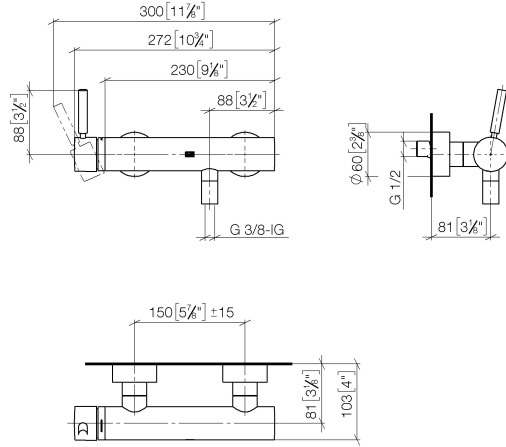

33 300 660

- 3/8" shower outlet
- slide-on rosettes Ø 60 mm
- 1/2" connection
- gauge 150 mm - 15 mm
- WRAS 2205033

Intrinsic protection against back flow.

Intrinsic protection against back flow.

	Light Gold	33 300 660-26
	Chrome	33 300 660-00
	Brushed Platinum	33 300 660-06
	Dark Chrome	33 300 660-19
	Brushed Light Gold	33 300 660-27
	Matte Black	33 300 660-33
	Brushed Bronze	33 300 660-42
	Brushed Champagne (22kt Gold)	33 300 660-46
	Champagne (22kt Gold)	33 300 660-47
	Brushed Chrome	33 300 660-93
	Brushed Dark Platinum	33 300 660-99

Required miscellaneous

Single holder for 16 mm AluPEX pipes - 29 021 970 90
 •for 16 mm AluPEX pipes

33 300 660

mm [inches]

Flow rate chart

Certificates

LGA_29688.

33 300 660

Spare parts list

No.	Item Number	Name	Quantity used	Delivery time
1	90 20 66 007 00-26	handle	1	30
2	09 28 30 032-26	cover	1	60
3	09 14 10 102 90	seal	1	2
4	09 24 04 296 90	nut	1	2
5	90 28 10 148 00 90	accessories	1	2
6	90 15 05 064 00 90	cartridge	1	2
7	04 11 04 030 00 90	connection	2	2
8	09 27 62 004-26	rosette	2	60
9	09 14 10 119 90	seal	2	2
10	09 29 05 005 20 90	nipple	2	60
11	09 14 10 008 90	seal	2	2
12	09 23 10 048-26	nut	2	60
13	09 18 40 059-26	sleeve	2	60
14	90 23 01 141 00 90	back-flow preventer	1	2
15	90 14 10 032 00 90	seal	1	2
16	09 24 03 115 20-26	nipple	1	60
17	90 21 02 069 00-26	cover	1	30