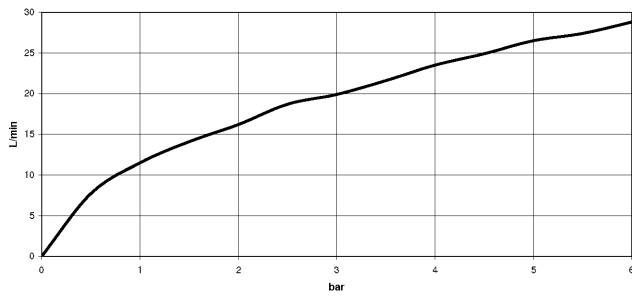

33 300 660

- 3/8" shower outlet
- slide-on rosettes Ø 60 mm
- 1/2" connection
- gauge 150 mm - 15 mm
- WRAS 2205033

Intrinsic protection against back flow.

Intrinsic protection against back flow.

	Light Gold	33 300 660-26
	Chrome	33 300 660-00
	Brushed Platinum	33 300 660-06
	Dark Chrome	33 300 660-19
	Brushed Light Gold	33 300 660-27
	Matte Black	33 300 660-33
	Brushed Bronze	33 300 660-42
	Brushed Champagne (22kt Gold)	33 300 660-46
	Champagne (22kt Gold)	33 300 660-47
	Brushed Chrome	33 300 660-93
	Brushed Dark Platinum	33 300 660-99

Required miscellaneous

Single holder for 16 mm AluPEX pipes - 29 021 970 90
 •for 16 mm AluPEX pipes

33 300 660

mm [inches]

Flow rate chart

Certificates

LGA_29688.

33 300 660