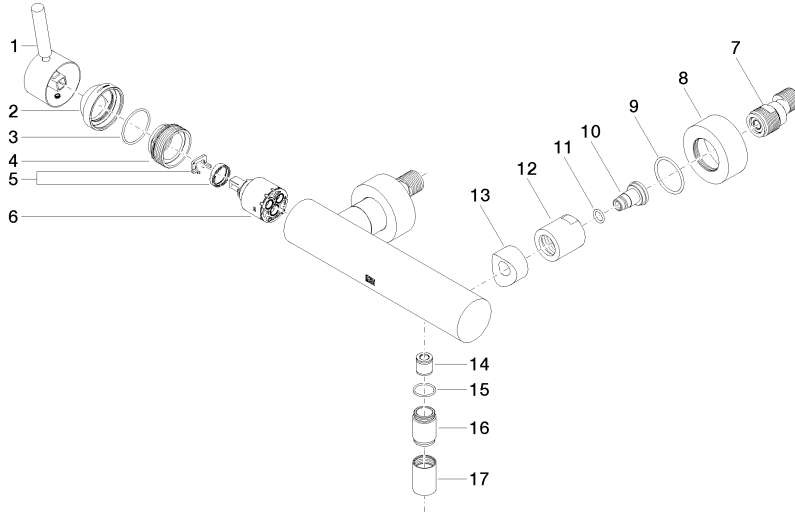

33 300 660

- 3/8" shower outlet
- slide-on rosettes Ø 60 mm
- 1/2" connection
- gauge 150 mm - 15 mm
- WRAS 2205033

Intrinsic protection against back flow.

Intrinsic protection against back flow.

	Light Gold	33 300 660-26
	Chrome	33 300 660-00
	Brushed Platinum	33 300 660-06
	Dark Chrome	33 300 660-19
	Brushed Light Gold	33 300 660-27
	Matte Black	33 300 660-33
	Brushed Bronze	33 300 660-42
	Brushed Champagne (22kt Gold)	33 300 660-46
	Champagne (22kt Gold)	33 300 660-47
	Brushed Chrome	33 300 660-93
	Brushed Dark Platinum	33 300 660-99

Required miscellaneous

Single holder for 16 mm AluPEX pipes - 29 021 970 90
 •for 16 mm AluPEX pipes

33 300 660

mm [inches]

Flow rate chart

Certificates

LGA_29688.

33 300 660

Spare parts list

No.	Item Number	Name	Quantity used	Delivery time
1	90 20 66 007 00-26	handle	1	30
2	09 28 30 032-26	cover	1	60
3	09 14 10 102 90	seal	1	2
4	09 24 04 296 90	nut	1	2
5	90 28 10 148 00 90	accessories	1	2
6	90 15 05 064 00 90	cartridge	1	2
7	04 11 04 030 00 90	connection	2	2
8	09 27 62 004-26	rosette	2	60
9	09 14 10 119 90	seal	2	2
10	09 29 05 005 20 90	nipple	2	60
11	09 14 10 008 90	seal	2	2
12	09 23 10 048-26	nut	2	60
13	09 18 40 059-26	sleeve	2	60
14	90 23 01 141 00 90	back-flow preventer	1	2
15	90 14 10 032 00 90	seal	1	2
16	09 24 03 115 20-26	nipple	1	60
17	90 21 02 069 00-26	cover	1	30