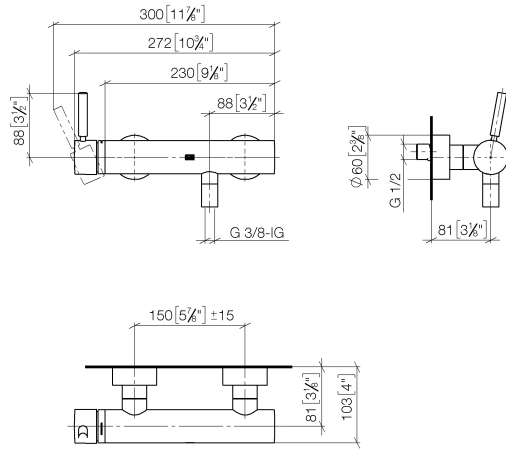

**META Single-lever shower mixer for wall mounting - Brushed Champagne (22kt Gold)**

META

33 300 660

- 3/8" shower outlet
- slide-on rosettes Ø 60 mm
- 1/2" connection
- gauge 150 mm - 15 mm
- WRAS 2205033

33 300 660  
mm [inches]

**Flow rate chart**

**Certificates**

LGA\_29688.

WRAS\_2205033.

33 300 660

Parts for other finishes can be found here: [Chrome](#)

### Spare parts list

No.	Item Number	Name	Quantity used	Delivery time
1	90 20 66 007 00-46	handle	1	30
2	09 28 30 032-46	cover	1	60
3	09 14 10 102 90	seal	1	2
4	09 24 04 296 90	nut	1	2
5	90 28 10 148 00 90	accessories	1	2
6	90 15 05 064 00 90	cartridge	1	2
7	04 11 04 030 00 90	connection	2	2
8	09 27 62 004-46	rosette	2	60
9	09 14 10 119 90	seal	2	2
10	09 29 05 005 20 90	nipple	2	60
11	09 14 10 008 90	seal	2	2
12	09 23 10 048-46	nut	2	60
13	09 18 40 059-46	sleeve	2	60
14	90 23 01 141 00 90	back-flow preventer	1	2
15	90 14 10 032 00 90	seal	1	2
16	09 24 03 115 20-46	nipple	1	30
17	90 21 02 069 00-46	cover	1	30