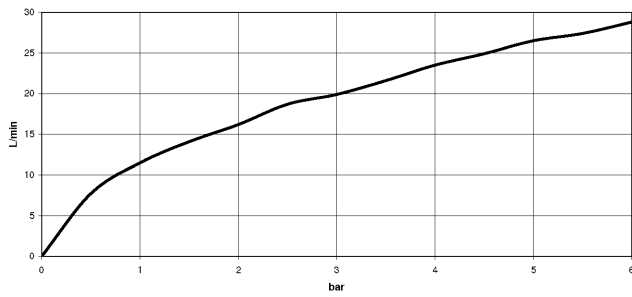

**META Single-lever shower mixer for wall mounting - Brushed Champagne (22kt Gold)**

META

33 300 660

- 3/8" shower outlet
- slide-on rosettes Ø 60 mm
- 1/2" connection
- gauge 150 mm - 15 mm
- WRAS 2205033

33 300 660  
mm [inches]

**Flow rate chart**

**Certificates**

LGA\_29688.

WRAS\_2205033.

33 300 660

Parts for other finishes can be found here: [Chrome](#)