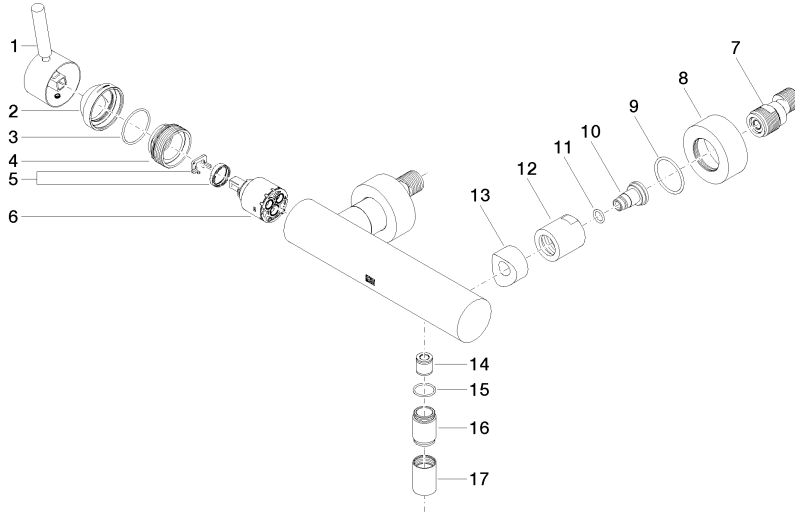

**META Single-lever shower mixer for wall mounting - Brushed Champagne (22kt Gold)**

META

33 300 660

- 3/8" shower outlet
- slide-on rosettes Ø 60 mm
- 1/2" connection
- gauge 150 mm - 15 mm
- WRAS 2205033

33 300 660  
mm [inches]

**Flow rate chart**

**Certificates**

LGA\_29688.

WRAS\_2205033.

33 300 660

Parts for other finishes can be found here: [Chrome](#)

### Spare parts list

No.	Item Number	Name	Quantity used	Delivery time
1	90 20 66 007 00-46	handle	1	30
2	09 28 30 032-46	cover	1	60
3	09 14 10 102 90	seal	1	2
4	09 24 04 296 90	nut	1	2
5	90 28 10 148 00 90	accessories	1	2
6	90 15 05 064 00 90	cartridge	1	2
7	04 11 04 030 00 90	connection	2	2
8	09 27 62 004-46	rosette	2	60
9	09 14 10 119 90	seal	2	2
10	09 29 05 005 20 90	nipple	2	60
11	09 14 10 008 90	seal	2	2
12	09 23 10 048-46	nut	2	60
13	09 18 40 059-46	sleeve	2	60
14	90 23 01 141 00 90	back-flow preventer	1	2
15	90 14 10 032 00 90	seal	1	2
16	09 24 03 115 20-46	nipple	1	30
17	90 21 02 069 00-46	cover	1	30