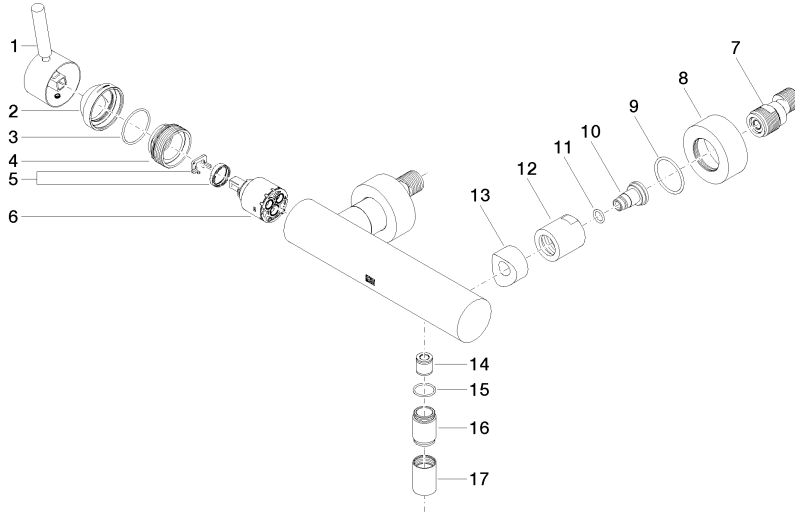

33 300 660

- 3/8" shower outlet
- slide-on rosettes Ø 60 mm
- 1/2" connection
- gauge 150 mm - 15 mm
- WRAS 2205033

Intrinsic protection against back flow.

	Champagne (22kt Gold)	33 300 660-47
	Chrome	33 300 660-00
	Brushed Platinum	33 300 660-06
	Dark Chrome	33 300 660-19
	Light Gold	33 300 660-26
	Brushed Light Gold	33 300 660-27
	Matte Black	33 300 660-33
	Brushed Bronze	33 300 660-42
	Brushed Champagne (22kt Gold)	33 300 660-46
	Brushed Chrome	33 300 660-93
	Brushed Dark Platinum	33 300 660-99

33 300 660

mm [inches]

Flow rate chart

Certificates

LGA_29688.

WRAS_2205033.

33 300 660

Parts for other finishes can be found here: [Chrome](#)

Spare parts list

No.	Item Number	Name	Quantity used	Delivery time
1	90 20 66 007 00-47	handle	1	30
2	09 28 30 032-47	cover	1	60
3	09 14 10 102 90	seal	1	2
4	09 24 04 296 90	nut	1	2
5	90 28 10 148 00 90	accessories	1	2
6	90 15 05 064 00 90	cartridge	1	2
7	04 11 04 030 00 90	connection	2	2
8	09 27 62 004-47	rosette	2	30
9	09 14 10 119 90	seal	2	2
10	09 29 05 005 20 90	nipple	2	60
11	09 14 10 008 90	seal	2	2
12	09 23 10 048-47	nut	2	60
13	09 18 40 059-47	sleeve	2	60
14	90 23 01 141 00 90	back-flow preventer	1	2
15	90 14 10 032 00 90	seal	1	2
16	09 24 03 115 20-47	nipple	1	30
17	90 21 02 069 00-47	cover	1	30