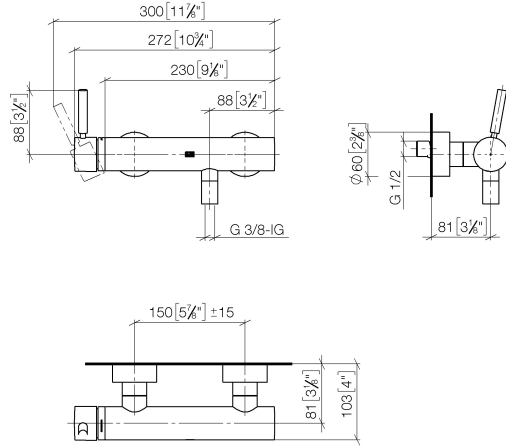

33 300 660

- 3/8" shower outlet
- slide-on rosettes Ø 60 mm
- 1/2" connection
- gauge 150 mm - 15 mm
- WRAS 2205033

Intrinsic protection against back flow.

	Champagne (22kt Gold)	33 300 660-47
	Chrome	33 300 660-00
	Brushed Platinum	33 300 660-06
	Dark Chrome	33 300 660-19
	Light Gold	33 300 660-26
	Brushed Light Gold	33 300 660-27
	Matte Black	33 300 660-33
	Brushed Bronze	33 300 660-42
	Brushed Champagne (22kt Gold)	33 300 660-46
	Brushed Chrome	33 300 660-93
	Brushed Dark Platinum	33 300 660-99

33 300 660

mm [inches]

Flow rate chart

Certificates

LGA_29688.

WRAS_2205033.

33 300 660

Parts for other finishes can be found here: [Chrome](#)

Spare parts list

No.	Item Number	Name	Quantity used	Delivery time
1	90 20 66 007 00-47	handle	1	30
2	09 28 30 032-47	cover	1	60
3	09 14 10 102 90	seal	1	2
4	09 24 04 296 90	nut	1	2
5	90 28 10 148 00 90	accessories	1	2
6	90 15 05 064 00 90	cartridge	1	2
7	04 11 04 030 00 90	connection	2	2
8	09 27 62 004-47	rosette	2	30
9	09 14 10 119 90	seal	2	2
10	09 29 05 005 20 90	nipple	2	60
11	09 14 10 008 90	seal	2	2
12	09 23 10 048-47	nut	2	60
13	09 18 40 059-47	sleeve	2	60
14	90 23 01 141 00 90	back-flow preventer	1	2
15	90 14 10 032 00 90	seal	1	2
16	09 24 03 115 20-47	nipple	1	30
17	90 21 02 069 00-47	cover	1	30