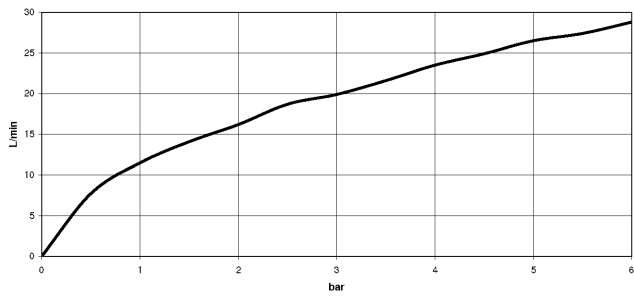

33 300 660

- 3/8" shower outlet
- slide-on rosettes Ø 60 mm
- 1/2" connection
- gauge 150 mm - 15 mm
- WRAS 2205033

Intrinsic protection against back flow.

	Champagne (22kt Gold)	33 300 660-47
	Chrome	33 300 660-00
	Brushed Platinum	33 300 660-06
	Dark Chrome	33 300 660-19
	Light Gold	33 300 660-26
	Brushed Light Gold	33 300 660-27
	Matte Black	33 300 660-33
	Brushed Bronze	33 300 660-42
	Brushed Champagne (22kt Gold)	33 300 660-46
	Brushed Chrome	33 300 660-93
	Brushed Dark Platinum	33 300 660-99

33 300 660

mm [inches]

Flow rate chart

Certificates

LGA_29688.

WRAS_2205033.

33 300 660

Parts for other finishes can be found here: [Chrome](#)