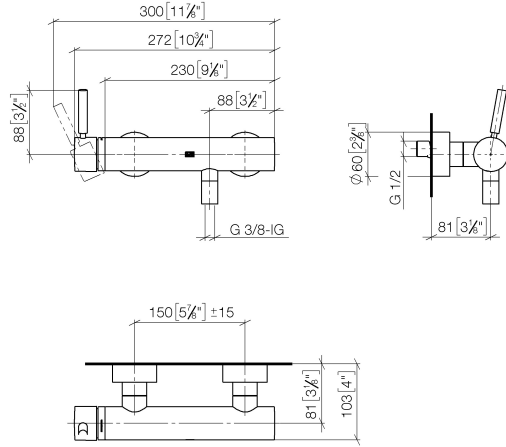

META Single-lever shower mixer for wall mounting - Brushed Dark Platinum

META

33 300 660

- 3/8" shower outlet
- slide-on rosettes Ø 60 mm
- 1/2" connection
- gauge 150 mm - 15 mm
- WRAS 2205033

Intrinsic protection against back flow.

Required miscellaneous

Single holder for 16 mm AluPEX pipes - 29 021 970 90
 •for 16 mm AluPEX pipes

33 300 660

mm [inches]

Flow rate chart

Certificates

LGA_29688.

33 300 660

Spare parts list

No.	Item Number	Name	Quantity used	Delivery time
1	90 20 66 007 00-99	handle	1	30
2	09 28 30 032-99	cover	1	60
3	09 14 10 102 90	seal	1	2
4	09 24 04 296 90	nut	1	2
5	90 28 10 148 00 90	accessories	1	2
6	90 15 05 064 00 90	cartridge	1	2
7	04 11 04 030 00 90	connection	2	2
8	09 27 62 004-99	rosette	2	30
9	09 14 10 119 90	seal	2	2
10	09 29 05 005 20 90	nipple	2	60
11	09 14 10 008 90	seal	2	2
12	09 23 10 048-99	nut	2	30
13	09 18 40 059-99	sleeve	2	60
14	90 23 01 141 00 90	back-flow preventer	1	2
15	90 14 10 032 00 90	seal	1	2
16	09 24 03 115 20-99	nipple	1	30
17	90 21 02 069 00-99	cover	1	30