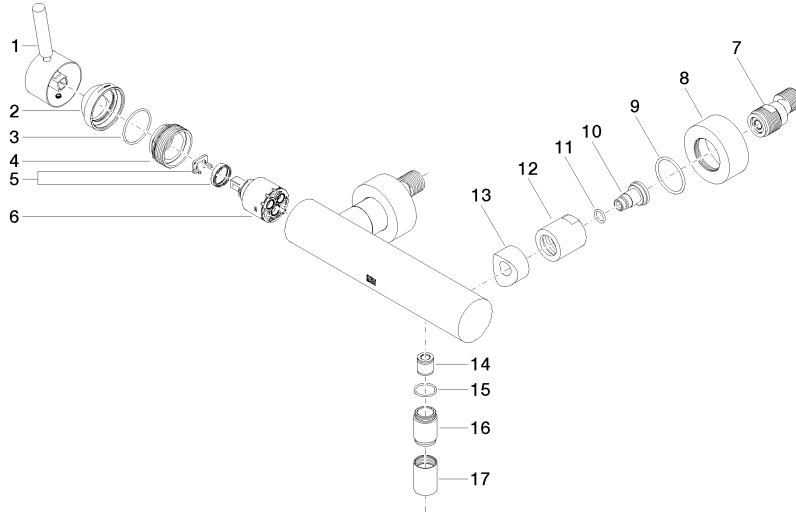

META Single-lever shower mixer for wall mounting - Brushed Dark Platinum

META

33 300 660

- 3/8" shower outlet
- slide-on rosettes Ø 60 mm
- 1/2" connection
- gauge 150 mm - 15 mm
- WRAS 2205033

Intrinsic protection against back flow.

Required miscellaneous

Single holder for 16 mm AluPEX pipes - 29 021 970 90
 •for 16 mm AluPEX pipes

33 300 660

mm [inches]

Flow rate chart

Certificates

LGA_29688.

33 300 660

Spare parts list

No.	Item Number	Name	Quantity used	Delivery time
1	90 20 66 007 00-99	handle	1	30
2	09 28 30 032-99	cover	1	60
3	09 14 10 102 90	seal	1	2
4	09 24 04 296 90	nut	1	2
5	90 28 10 148 00 90	accessories	1	2
6	90 15 05 064 00 90	cartridge	1	2
7	04 11 04 030 00 90	connection	2	2
8	09 27 62 004-99	rosette	2	30
9	09 14 10 119 90	seal	2	2
10	09 29 05 005 20 90	nipple	2	60
11	09 14 10 008 90	seal	2	2
12	09 23 10 048-99	nut	2	30
13	09 18 40 059-99	sleeve	2	60
14	90 23 01 141 00 90	back-flow preventer	1	2
15	90 14 10 032 00 90	seal	1	2
16	09 24 03 115 20-99	nipple	1	30
17	90 21 02 069 00-99	cover	1	30