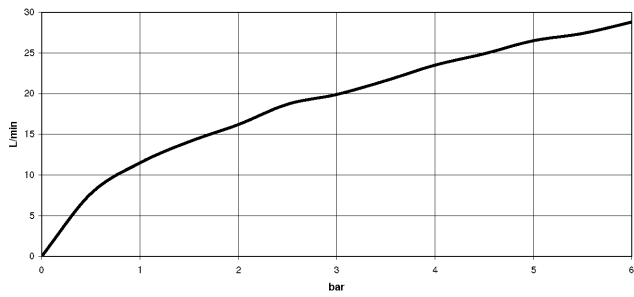

Required miscellaneous

Single holder for 16 mm AluPEX pipes - 29 021 970 90
 •for 16 mm AluPEX pipes

33 300 660

mm [inches]

Flow rate chart

Certificates

LGA_29688.

33 300 660