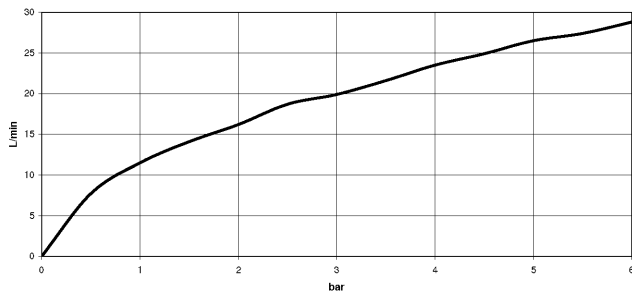

33 300 845

- 3/8" shower outlet
- slide-on rosettes Ø 60 mm
- 1/2" connection
- gauge 150 mm - 15 mm
- WRAS 2207008

Intrinsic protection against back flow.

	Brushed Platinum	33 300 845-06
	Chrome	33 300 845-00
	Dark Chrome	33 300 845-19
	Matte Black	33 300 845-33
	Brushed Chrome	33 300 845-93
	Brushed Dark Platinum	33 300 845-99

33 300 845

mm [inches]

Flow rate chart

Certificates

IAPMO_4976 (5). Belgaqua_21-025-27_1. LGA_9602. WRAS_2207008.

33 300 845

Parts for other finishes can be found here: [Chrome](#)

Spare parts list