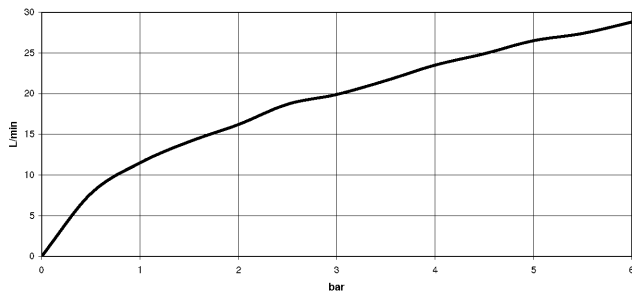

33 300 845

- 3/8" shower outlet
- slide-on rosettes Ø 60 mm
- 1/2" connection
- gauge 150 mm - 15 mm
- WRAS 2207008

Intrinsic protection against back flow.

	Dark Chrome	33 300 845-19
	Chrome	33 300 845-00
	Brushed Platinum	33 300 845-06
	Matte Black	33 300 845-33
	Brushed Chrome	33 300 845-93
	Brushed Dark Platinum	33 300 845-99

33 300 845

mm [inches]

Flow rate chart

Certificates

LGA_9602.

WRAS_2207008.

33 300 845

Parts for other
finishes can be found
here: [Chrome](#)