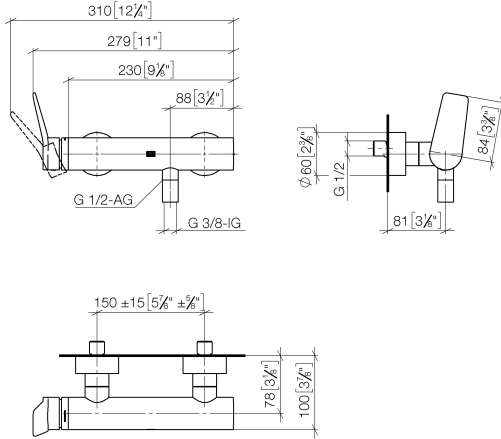

33 300 845

- 3/8" shower outlet
- slide-on rosettes Ø 60 mm
- 1/2" connection
- gauge 150 mm - 15 mm
- WRAS 2207008

Intrinsic protection against back flow.

	Dark Chrome	33 300 845-19
	Chrome	33 300 845-00
	Brushed Platinum	33 300 845-06
	Matte Black	33 300 845-33
	Brushed Chrome	33 300 845-93
	Brushed Dark Platinum	33 300 845-99

33 300 845

mm [inches]

Flow rate chart

Certificates

LGA_9602.

WRAS_2207008.

33 300 845

Parts for other
finishes can be found
here: [Chrome](#)