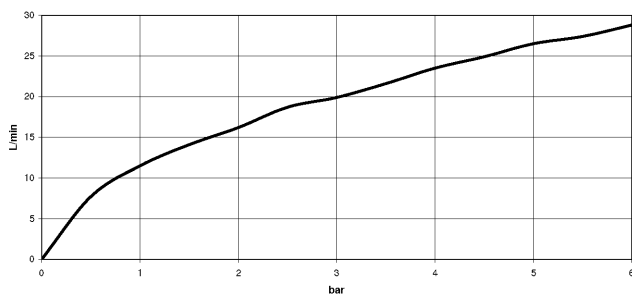

33 300 845

- 3/8" shower outlet
- slide-on rosettes Ø 60 mm
- 1/2" connection
- gauge 150 mm - 15 mm
- WRAS 2207008

Intrinsic protection against back flow.

	Brushed Chrome	33 300 845-93
	Chrome	33 300 845-00
	Brushed Platinum	33 300 845-06
	Dark Chrome	33 300 845-19
	Matte Black	33 300 845-33
	Brushed Dark Platinum	33 300 845-99

33 300 845

mm [inches]

Flow rate chart

Certificates

Belgaqua_21-025- 27_1. IAPMO_4976 (2). LGA_9602. WRAS_2207008.

33 300 845

Parts for other
finishes can be found
here: [Chrome](#)

33 300 845