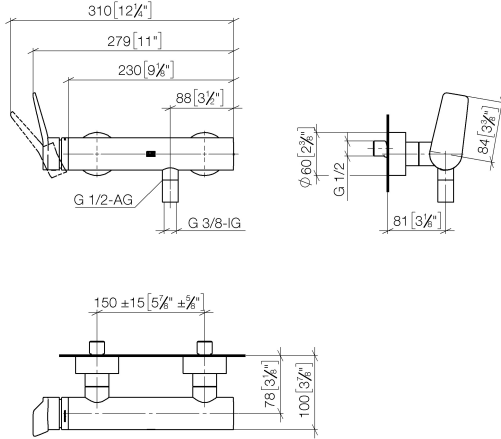

33 300 845

- 3/8" shower outlet
- slide-on rosettes Ø 60 mm
- 1/2" connection
- gauge 150 mm - 15 mm
- WRAS 2207008

Intrinsic protection against back flow.

Intrinsic protection against back flow.

	Brushed Dark Platinum	33 300 845-99
	Chrome	33 300 845-00
	Brushed Platinum	33 300 845-06
	Dark Chrome	33 300 845-19
	Matte Black	33 300 845-33
	Brushed Chrome	33 300 845-93

Required miscellaneous

Single holder for 15 mm PEX pipes -
 • for 15 mm PEX pipes 29 022 970 90

Required miscellaneous

Single holder for 16 mm AluPEX pipes -
 • for 16 mm AluPEX pipes 29 021 970 90

33 300 845

mm [inches]

Flow rate chart

Certificates

LGA_9602.

33 300 845