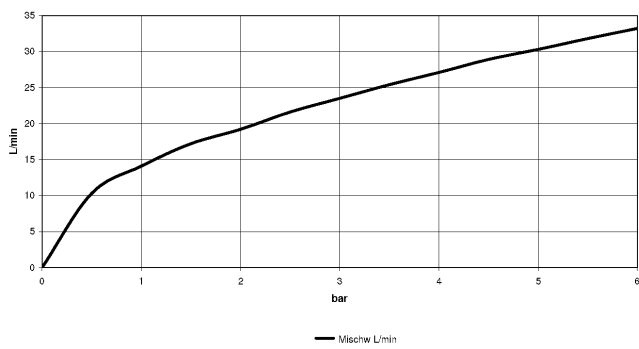

33 301 670

- 3/8" shower outlet
- slide-on rosettes Ø 60 mm
- 1/2" connection
- gauge 150 mm

Intrinsic protection against back flow.

	Brushed Light Gold	33 301 670-27
	Chrome	33 301 670-00
	Brushed Platinum	33 301 670-06
	Dark Chrome	33 301 670-19
	Matte Black	33 301 670-33
	Brushed Chrome	33 301 670-93

33 301 670

mm [inches]

Flow rate chart

Certificates

LGA\_9602.

33 301 670

Parts for other  
finishes can be found  
here: [Chrome](#)