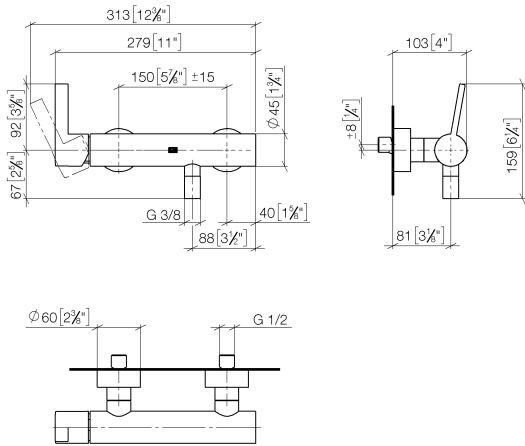

33 301 670

- 3/8" shower outlet
- slide-on rosettes Ø 60 mm
- 1/2" connection
- gauge 150 mm

Intrinsic protection against back flow.

	Brushed Light Gold	33 301 670-27
	Chrome	33 301 670-00
	Brushed Platinum	33 301 670-06
	Dark Chrome	33 301 670-19
	Matte Black	33 301 670-33
	Brushed Chrome	33 301 670-93

33 301 670

mm [inches]

Flow rate chart

Certificates

LGA\_9602.

33 301 670

Parts for other  
finishes can be found  
here: [Chrome](#)