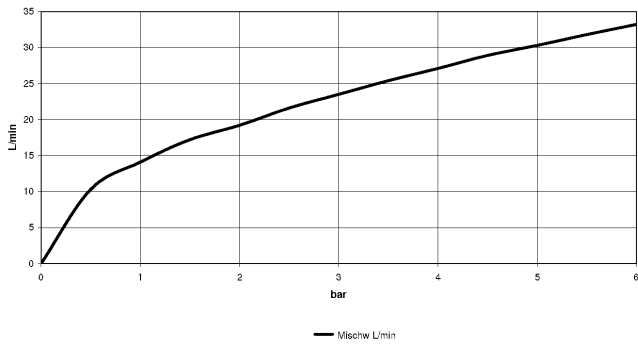

33 301 670

- 3/8" shower outlet
- slide-on rosettes Ø 60 mm
- 1/2" connection
- gauge 150 mm

Intrinsic protection against back flow.

	Matte Black	33 301 670-33
	Chrome	33 301 670-00
	Brushed Platinum	33 301 670-06
	Dark Chrome	33 301 670-19
	Brushed Light Gold	33 301 670-27
	Brushed Chrome	33 301 670-93

33 301 670

mm [inches]

**Flow rate chart**

**Certificates**

LGA\_9602.

33 301 670

Parts for other  
finishes can be found  
here: [Chrome](#)