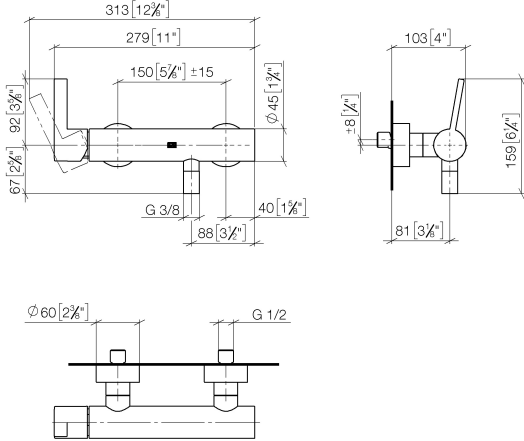

33 301 670

- 3/8" shower outlet
- slide-on rosettes Ø 60 mm
- 1/2" connection
- gauge 150 mm

Intrinsic protection against back flow.

	Matte Black	33 301 670-33
	Chrome	33 301 670-00
	Brushed Platinum	33 301 670-06
	Dark Chrome	33 301 670-19
	Brushed Light Gold	33 301 670-27
	Brushed Chrome	33 301 670-93

33 301 670

mm [inches]

**Flow rate chart**

**Certificates**

LGA\_9602.

33 301 670

Parts for other  
finishes can be found  
here: [Chrome](#)