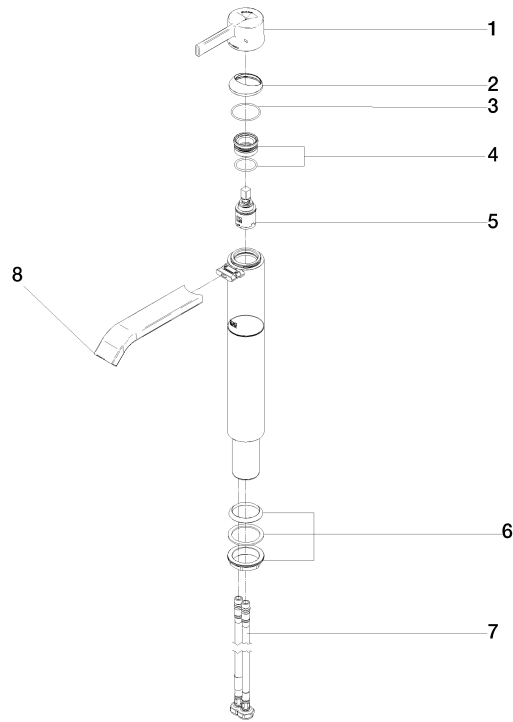

**IMO Single-lever basin mixer with raised base without pop-up waste - Brushed Light Gold**

IMO

33 537 671

- 170mm projection
- fixed spout
- rectangular, air-enriched flow
- height of mixer 298 mm
- height up to aerator 230 mm
- hole diameter 35 mm
- 2x screw-in M 10 x 1 pressure hose, leak-tested
- max. flow 4.6 l/min
- lead-free
- This product can help a building meet the requirements of Green Building Rating Systems, e.g. LEED®, BREEAM®, DGNB

33 537 671  
mm [inches]

**Flow rate chart**

**Codes & Standards**

DIN 4109

ISO 3822

Ü-Zeichen

IMO Single-lever basin mixer with raised base without pop-up waste - Brushed  
Light Gold

---

# IMO Single-lever basin mixer with raised base without pop-up waste - Brushed Light Gold

IMO

33 537 671

**Product version from 4/1/2024**

Parts for other finishes can be found here: [Chrome](#)

IMO Single-lever basin mixer with raised base without pop-up waste - Brushed  
Light Gold

### Spare parts list