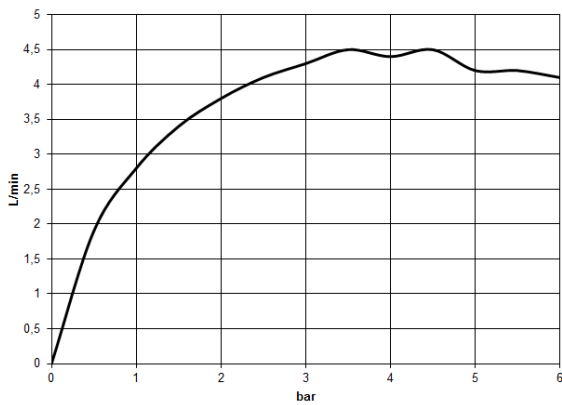

**IMO Single-lever basin mixer with raised base without pop-up waste - Brushed Light Gold**

IMO

33 537 671

- 170mm projection
- fixed spout
- rectangular, air-enriched flow
- height of mixer 298 mm
- height up to aerator 230 mm
- hole diameter 35 mm
- 2x screw-in M 10 x 1 pressure hose, leak-tested
- max. flow 4.6 l/min
- lead-free
- This product can help a building meet the requirements of Green Building Rating Systems, e.g. LEED®, BREEAM®, DGNB

33 537 671  
mm [inches]

**Flow rate chart**

**Codes & Standards**

DIN 4109

ISO 3822

Ü-Zeichen

IMO Single-lever basin mixer with raised base without pop-up waste - Brushed  
Light Gold

---