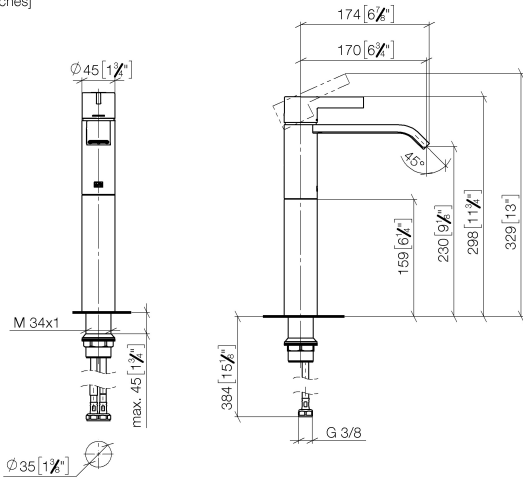

**IMO Single-lever basin mixer with raised base without pop-up waste - Brushed Light Gold**

IMO

33 537 671

- 170mm projection
- fixed spout
- rectangular, air-enriched flow
- height of mixer 298 mm
- height up to aerator 230 mm
- hole diameter 35 mm
- 2x screw-in M 10 x 1 pressure hose, leak-tested
- max. flow 4.6 l/min
- lead-free
- This product can help a building meet the requirements of Green Building Rating Systems, e.g. LEED®, BREEAM®, DGNB

33 537 671  
mm [inches]

**Flow rate chart**

**Codes & Standards**

DIN 4109

ISO 3822

Ü-Zeichen

IMO Single-lever basin mixer with raised base without pop-up waste - Brushed  
Light Gold

---