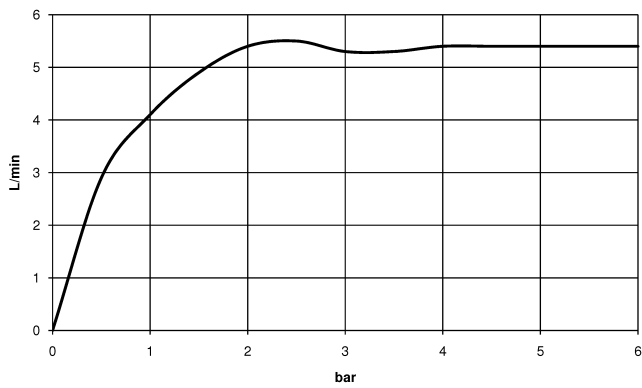

## DORNBACHT YAMOU Single-lever basin mixer with raised base without pop-up waste - Soft Black

---

33 537 831

- 180mm projection
- fixed spout
- circular, air-enriched flow
- height of mixer 288 mm
- height up to aerator 239 mm
- hole diameter 35 mm
- 2x screw-in M 8 x 1 pressure hose, leak-tested
- max. flow 6.8 l/min

	Soft Black	33 537 831-69
	Chrome	33 537 831-00

---

**DORNBRAUCHT YAMOU Single-lever basin mixer with raised base without pop-up waste - Soft Black**

33 537 831  
mm [inches]

**Flow rate chart**

**Certificates**