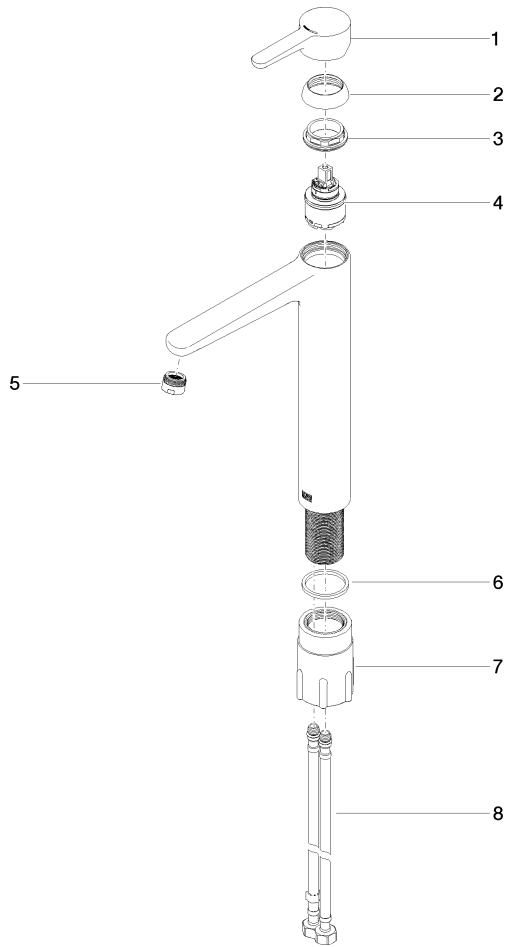

## DORNBACHT YAMOU Single-lever basin mixer with raised base without pop-up waste - Soft Black

---

33 537 831

- 180mm projection
- fixed spout
- circular, air-enriched flow
- height of mixer 288 mm
- height up to aerator 239 mm
- hole diameter 35 mm
- 2x screw-in M 8 x 1 pressure hose, leak-tested
- max. flow 6.8 l/min

	Soft Black	33 537 831-69
	Chrome	33 537 831-00

---

**DORNBRAUCHT YAMOU Single-lever basin mixer with raised base without pop-up waste - Soft Black**

33 537 831  
mm [inches]

**Flow rate chart**

**Certificates**

AbP\_10171.      ACS\_23 ACC NY      WRAS\_240104004.  
491.

**DORNBRACHT YAMOU Single-lever basin mixer with raised base without pop-up waste - Soft Black**

33 537 831

Parts for other finishes can be found here: [Chrome](#)

**Spare parts list**

No.	Item Number	Name	Quantity used	Delivery time
1	90 20 83 002 00-69	handle	1	2
2	90 21 02 400 00-69	cover	1	2
3	90 23 10 140 00 90	nut	1	2
4	90 15 05 502 00 90	cartridge	1	2
5	90 23 01 177 00-69	aerator	1	2
6	90 14 05 082 00 90	seal	1	2
7	90 30 11 505 00 90	fixing set	1	2
8	90 30 04 115 00 90	hose	1	2