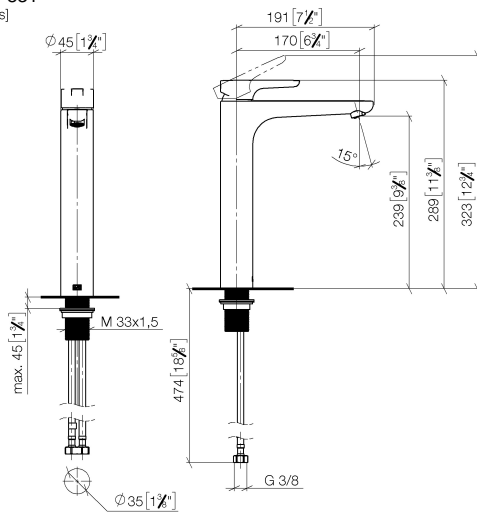

## DORNBACHT YAMOU Single-lever basin mixer with raised base without pop-up waste - Soft Black

---

33 537 831

- 180mm projection
- fixed spout
- circular, air-enriched flow
- height of mixer 288 mm
- height up to aerator 239 mm
- hole diameter 35 mm
- 2x screw-in M 8 x 1 pressure hose, leak-tested
- max. flow 6.8 l/min

	Soft Black	33 537 831-69
	Chrome	33 537 831-00

---

**DORNBRAUCHT YAMOU Single-lever basin mixer with raised base without pop-up waste - Soft Black**

33 537 831  
mm [inches]

**Flow rate chart**

**Certificates**

AbP\_10171.      ACS\_23 ACC NY      WRAS\_240104004.  
491.

**DORNBRACHT YAMOU Single-lever basin mixer with raised base without pop-up waste - Soft Black**

33 537 831

Parts for other finishes can be found here: [Chrome](#)

**Spare parts list**

No.	Item Number	Name	Quantity used	Delivery time
1	90 20 83 002 00-69	handle	1	2
2	90 21 02 400 00-69	cover	1	2
3	90 23 10 140 00 90	nut	1	2
4	90 15 05 502 00 90	cartridge	1	2
5	90 23 01 177 00-69	aerator	1	2
6	90 14 05 082 00 90	seal	1	2
7	90 30 11 505 00 90	fixing set	1	2
8	90 30 04 115 00 90	hose	1	2