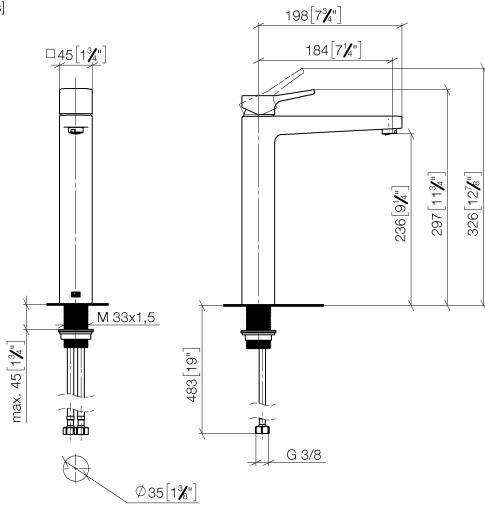

DORNBRACHT YARRE Single-lever basin mixer with raised base without pop-up waste - Soft Black

33 537 832

- 180mm projection
- fixed spout
- circular, air-enriched flow
- height of mixer 297 mm
- height up to aerator 236 mm
- hole diameter 35 mm
- 2x screw-in M 8 x 1 pressure hose, leak-tested
- max. flow 6.8 l/min
- WRAS 240104004

	Soft Black	33 537 832-69
	Chrome	33 537 832-00

DORNBRACHT YARRE Single-lever basin mixer with raised base without pop-up waste - Soft Black

33 537 832
mm [inches]

Flow rate chart

Certificates

AbP_10165. ACS_23 ACC NY WRAS_240104004.
491.

DORNBACHT YARRE Single-lever basin mixer with raised base without pop-up waste - Soft Black

33 537 832

Parts for other finishes can be found here: [Chrome](#)

Spare parts list

No.	Item Number	Name	Quantity used	Delivery time
1	90 20 83 004 00-69	handle	1	2
2	90 21 02 400 00-69	cover	1	2
3	90 23 10 140 00 90	nut	1	2
4	90 15 05 502 00 90	cartridge	1	2
5	90 23 01 177 00-69	aerator	1	2
6	90 14 05 082 00 90	seal	1	2
7	90 30 11 505 00 90	fixing set	1	2
8	90 30 04 115 00 90	hose	1	2