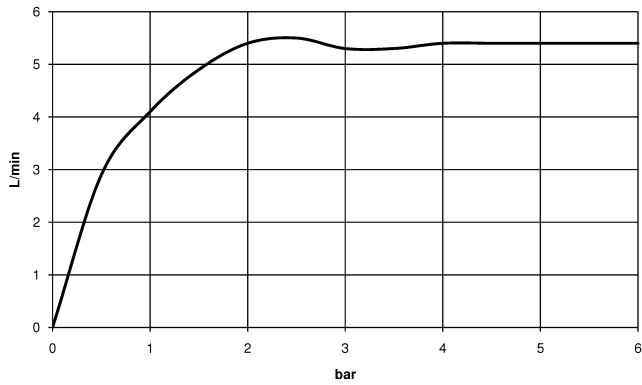

DORNBRACHT YARRE Single-lever basin mixer with raised base without pop-up waste - Soft Black

33 537 832

- 180mm projection
- fixed spout
- circular, air-enriched flow
- height of mixer 297 mm
- height up to aerator 236 mm
- hole diameter 35 mm
- 2x screw-in M 8 x 1 pressure hose, leak-tested
- max. flow 6.8 l/min
- WRAS 240104004

	Soft Black	33 537 832-69
	Chrome	33 537 832-00

DORNBRACHT YARRE Single-lever basin mixer with raised base without pop-up waste - Soft Black

33 537 832
mm [inches]

Flow rate chart

Certificates

AbP_10165. ACS_23 ACC NY WRAS_240104004.
491.