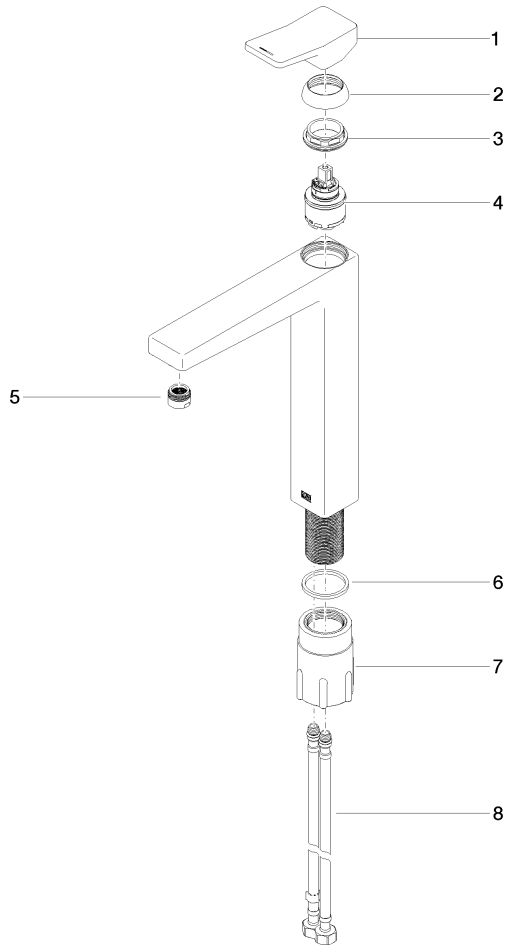

DORNBRACHT YARRE Single-lever basin mixer with raised base without pop-up waste - Soft Black

33 537 832

- 180mm projection
- fixed spout
- circular, air-enriched flow
- height of mixer 297 mm
- height up to aerator 236 mm
- hole diameter 35 mm
- 2x screw-in M 8 x 1 pressure hose, leak-tested
- max. flow 6.8 l/min
- WRAS 240104004

	Soft Black	33 537 832-69
	Chrome	33 537 832-00

DORNBRACHT YARRE Single-lever basin mixer with raised base without pop-up waste - Soft Black

33 537 832
mm [inches]

Flow rate chart

Certificates

AbP_10165. ACS_23 ACC NY WRAS_240104004.
491.

DORNBACHT YARRE Single-lever basin mixer with raised base without pop-up waste - Soft Black

33 537 832

Parts for other finishes can be found here: [Chrome](#)

Spare parts list

No.	Item Number	Name	Quantity used	Delivery time
1	90 20 83 004 00-69	handle	1	2
2	90 21 02 400 00-69	cover	1	2
3	90 23 10 140 00 90	nut	1	2
4	90 15 05 502 00 90	cartridge	1	2
5	90 23 01 177 00-69	aerator	1	2
6	90 14 05 082 00 90	seal	1	2
7	90 30 11 505 00 90	fixing set	1	2
8	90 30 04 115 00 90	hose	1	2