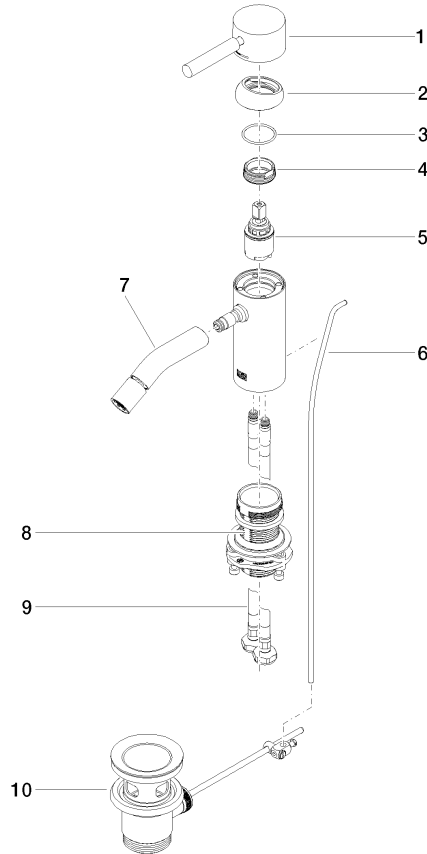

**META Single-lever bidet mixer with pop-up waste - Brushed Champagne (22kt Gold)**

META

33 600 660 Product version from 1/24/2020

- 125mm projection
- ball-joint pivotable through 15° (in any direction)
- circular, air-enriched flow
- height of mixer 133 mm
- height up to aerator 55 mm
- hole diameter 35 mm
- 2x screw-in M 8 x 1 pressure hose, leak-tested
- max. flow 5.7 l/min
- WRAS

33 600 660 Product version from 1/24/2020  
mm [inches]

**Flow rate chart**

33 600 660 Product version from 1/24/2020

Parts for other finishes can be found here: [Chrome](#)

**Spare parts list**

No.	Item Number	Name	Quantity used	Delivery time
1	90 20 66 002 00-46	handle	1	30
2	09 28 30 041-46	cover	1	30
3	09 14 10 091 90	seal	1	2
4	09 24 04 266 90	nut	1	2
5	90 15 05 044 00 90	cartridge	1	2
6	09 31 09 110-46	pull-rod	1	60
7	90 11 06 209 00-46	spout	1	30
8	90 24 04 556 00 90	shaft	1	2
9	04 30 04 101 00 90	hose	1	2
10	90 11 01 001 00-46	pop-up waste	1	30