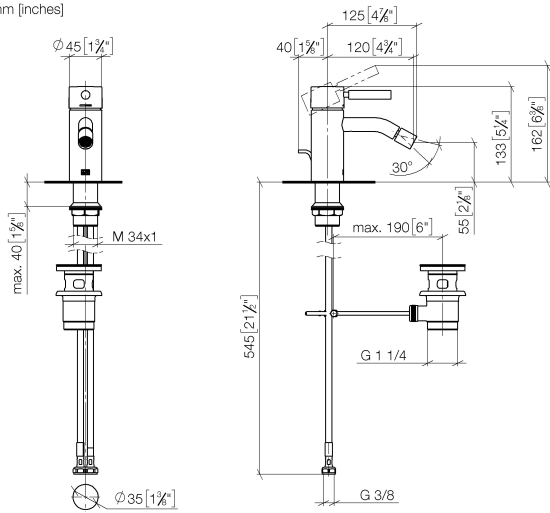

**META Single-lever bidet mixer with pop-up waste - Brushed Champagne (22kt Gold)**

META

33 600 660 Product version from 1/24/2020

- 125mm projection
- ball-joint pivotable through 15° (in any direction)
- circular, air-enriched flow
- height of mixer 133 mm
- height up to aerator 55 mm
- hole diameter 35 mm
- 2x screw-in M 8 x 1 pressure hose, leak-tested
- max. flow 5.7 l/min
- WRAS

	Brushed Champagne (22kt Gold)	33 600 660-46
	Chrome	33 600 660-00
	Brushed Platinum	33 600 660-06
	Dark Chrome	33 600 660-19
	Light Gold	33 600 660-26
	Brushed Light Gold	33 600 660-27
	Matte Black	33 600 660-33
	Brushed Bronze	33 600 660-42
	Champagne (22kt Gold)	33 600 660-47
	Brushed Chrome	33 600 660-93
	Brushed Dark Platinum	33 600 660-99

33 600 660 Product version from 1/24/2020  
mm [inches]

**Flow rate chart**

33 600 660 Product version from 1/24/2020

Parts for other finishes can be found here: [Chrome](#)

**Spare parts list**

No.	Item Number	Name	Quantity used	Delivery time
1	90 20 66 002 00-46	handle	1	30
2	09 28 30 041-46	cover	1	30
3	09 14 10 091 90	seal	1	2
4	09 24 04 266 90	nut	1	2
5	90 15 05 044 00 90	cartridge	1	2
6	09 31 09 110-46	pull-rod	1	60
7	90 11 06 209 00-46	spout	1	30
8	90 24 04 556 00 90	shaft	1	2
9	04 30 04 101 00 90	hose	1	2
10	90 11 01 001 00-46	pop-up waste	1	30