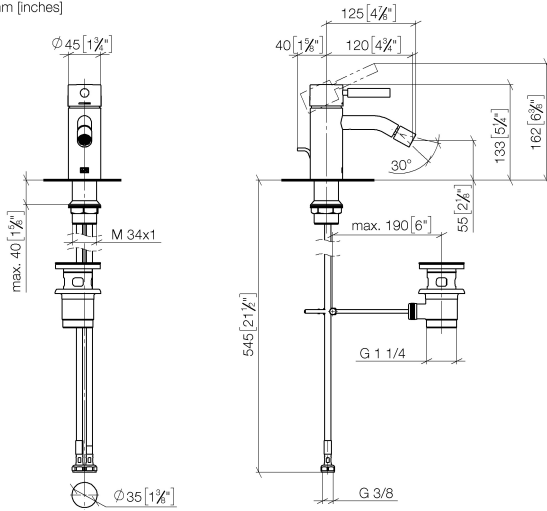

33 600 660

- 125mm projection
- ball-joint pivotable through 15° (in any direction)
- circular, air-enriched flow
- height of mixer 133 mm
- height up to aerator 55 mm
- hole diameter 35 mm
- 2x screw-in M 8 x 1 pressure hose, leak-tested
- max. flow 5.7 l/min
- WRAS 2003056

33 600 660

mm [inches]

**Flow rate chart**

33 600 660

Parts for other finishes can be found here: [Chrome](#)

**Spare parts list**

| No. | Item Number        | Name         | Quantity used | Delivery time |
|-----|--------------------|--------------|---------------|---------------|
| 1   | 90 20 66 002 00-47 | handle       | 1             | 30            |
| 2   | 09 28 30 041-47    | cover        | 1             | 60            |
| 3   | 09 14 10 091 90    | seal         | 1             | 2             |
| 4   | 09 24 04 266 90    | nut          | 1             | 2             |
| 5   | 90 15 05 044 00 90 | cartridge    | 1             | 2             |
| 6   | 09 31 09 110-47    | pull-rod     | 1             | 60            |
| 7   | 90 11 06 209 00-47 | spout        | 1             | 30            |
| 8   | 04 23 10 044 07 90 | fixing set   | 1             | 2             |
| 9   | 04 30 04 101 00 90 | hose         | 2             | 2             |
| 10  | 90 11 01 001 00-47 | pop-up waste | 1             | 30            |