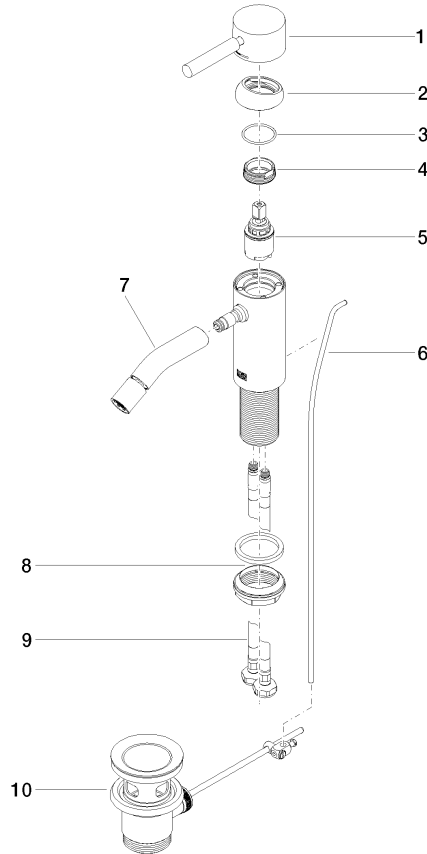

33 600 660

- 125mm projection
- ball-joint pivotable through 15° (in any direction)
- circular, air-enriched flow
- height of mixer 133 mm
- height up to aerator 55 mm
- hole diameter 35 mm
- 2x screw-in M 8 x 1 pressure hose, leak-tested
- max. flow 5.7 l/min
- WRAS 2003056

33 600 660

mm [inches]

**Flow rate chart**

33 600 660

Parts for other finishes can be found here: [Chrome](#)

**Spare parts list**

| No. | Item Number        | Name         | Quantity used | Delivery time |
|-----|--------------------|--------------|---------------|---------------|
| 1   | 90 20 66 002 00-47 | handle       | 1             | 30            |
| 2   | 09 28 30 041-47    | cover        | 1             | 60            |
| 3   | 09 14 10 091 90    | seal         | 1             | 2             |
| 4   | 09 24 04 266 90    | nut          | 1             | 2             |
| 5   | 90 15 05 044 00 90 | cartridge    | 1             | 2             |
| 6   | 09 31 09 110-47    | pull-rod     | 1             | 60            |
| 7   | 90 11 06 209 00-47 | spout        | 1             | 30            |
| 8   | 04 23 10 044 07 90 | fixing set   | 1             | 2             |
| 9   | 04 30 04 101 00 90 | hose         | 2             | 2             |
| 10  | 90 11 01 001 00-47 | pop-up waste | 1             | 30            |