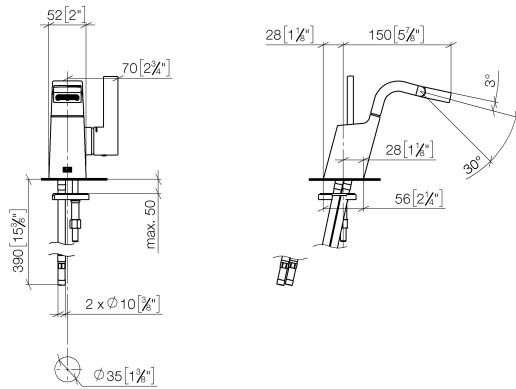

CL.1 Single-lever bidet mixer without pop-up waste - Chrome

CL.1

33 600 705 Product version from 3/9/2015 to 5/15/2020

- 145mm projection
- pivotable spout 30°
- rectangular, air-enriched flow
- height of mixer 190 mm
- height up to aerator 113 mm
- hole diameter 35 mm
- 2x screw-in M 8 x 1 pressure hose, leak-tested
- max. flow 6 l/min
- WRAS

mm [inches]

Flow rate chart

Codes & Standards

DIN 4109

ISO 3822

Scottish Water
Byelaws

UK Water Supply
Regulations

Ü-Zeichen

CL.1 Single-lever bidet mixer without pop-up waste - Chrome

CL.1

33 600 705 Product version from 3/9/2015 to 5/15/2020

Certificates and sustainability

LGA_38

WRAS_1804

WRAS_240202

33 600 705 Product version from 3/9/2015 to 5/15/2020

Spare parts list

No.	Item Number	Name	Quantity used	Delivery time
	11 04 30 04 100 00 90	hose	2.00	2
	4 09 14 10 137 90	seal	1.00	2
	12 09 23 01 034 90	flow reducer	1.00	2
	1 90 11 70 004 00-00	spout	1.00	10
	15 04 30 11 038 75 90	fixing set	1.00	2
	2 90 15 05 042 00 90	cartridge	1.00	2
	5 09 24 04 294 90	sleeve	1.00	2
	7 09 28 30 029-00	cover	1.00	10
	8 09 20 67 010-00	handle	1.00	10
	3 09 31 11 152 90	pin	1.00	2
	14 09 31 11 012 90	pin	1.00	2
	10 90 31 20 109 00 90	plug	1.00	2
	6 90 14 10 063 00 90	seal	1.00	2
	13 04 31 20 039 11 90	plug	1.00	2
	9 90 31 11 030 00 90	pin	1.00	2