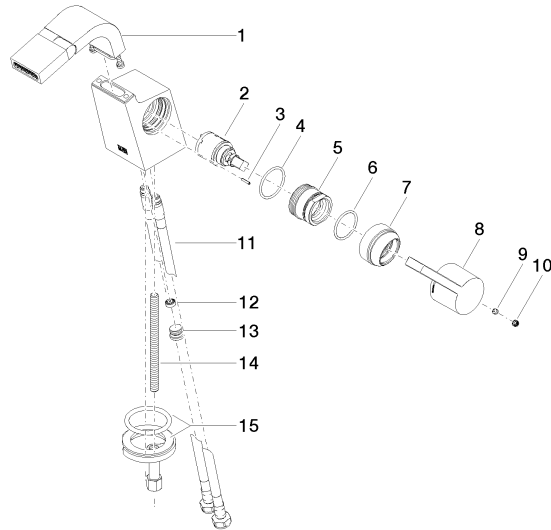

CL.1 Single-lever bidet mixer without pop-up waste - Chrome

CL.1

33 600 705 Product version from 3/9/2015 to 5/15/2020

- 145mm projection
- pivotable spout 30°
- rectangular, air-enriched flow
- height of mixer 190 mm
- height up to aerator 113 mm
- hole diameter 35 mm
- 2x screw-in M 8 x 1 pressure hose, leak-tested
- max. flow 6 l/min
- WRAS

mm [inches]

Flow rate chart

Codes & Standards

DIN 4109

ISO 3822

Scottish Water
Byelaws

UK Water Supply
Regulations

Ü-Zeichen

CL.1 Single-lever bidet mixer without pop-up waste - Chrome

CL.1

33 600 705 Product version from 3/9/2015 to 5/15/2020

Certificates and sustainability

LGA_38

WRAS_1804

WRAS_240202

33 600 705 Product version from 3/9/2015 to 5/15/2020

Spare parts list

No.	Item Number	Name	Quantity used	Delivery time
	11 04 30 04 100 00 90	hose	2.00	2
	4 09 14 10 137 90	seal	1.00	2
	12 09 23 01 034 90	flow reducer	1.00	2
	1 90 11 70 004 00-00	spout	1.00	10
	15 04 30 11 038 75 90	fixing set	1.00	2
	2 90 15 05 042 00 90	cartridge	1.00	2
	5 09 24 04 294 90	sleeve	1.00	2
	7 09 28 30 029-00	cover	1.00	10
	8 09 20 67 010-00	handle	1.00	10
	3 09 31 11 152 90	pin	1.00	2
	14 09 31 11 012 90	pin	1.00	2
	10 90 31 20 109 00 90	plug	1.00	2
	6 90 14 10 063 00 90	seal	1.00	2
	13 04 31 20 039 11 90	plug	1.00	2
	9 90 31 11 030 00 90	pin	1.00	2