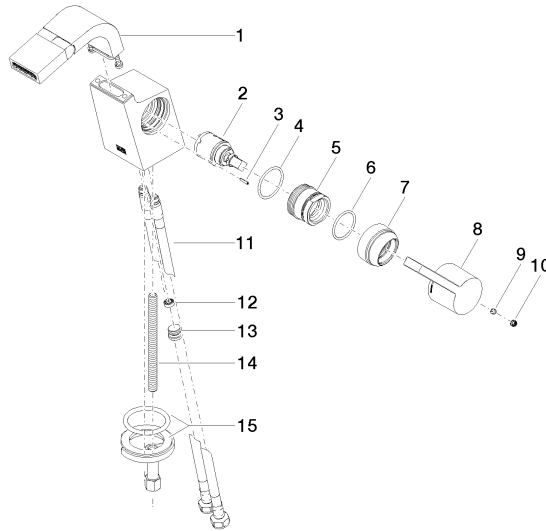

33 600 705

Product version from 3/9/2015 to 5/15/2020

Product version from 5/15/2020 to 5/10/2021

Product version from 5/10/2021

Parts for other
finishes can be found
here: [Chrome](#)