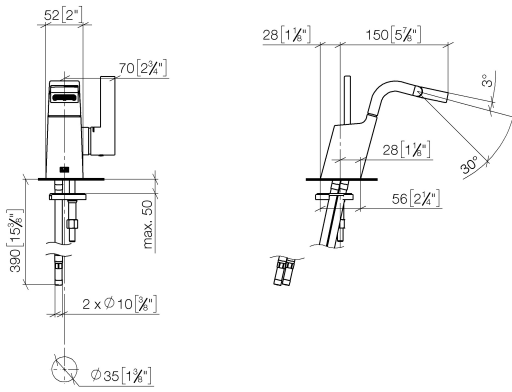

CL.1 Single-lever bidet mixer without pop-up waste - Brushed Platinum

CL.1

33 600 705

- 145mm projection
- pivotable spout 30°
- rectangular, air-enriched flow
- height of mixer 190 mm
- height up to aerator 113 mm
- hole diameter 35 mm
- 2x screw-in M 8 x 1 pressure hose, leak-tested
- max. flow 6 l/min
- WRAS 240202007

mm [inches]

Flow rate chart

Codes & Standards

DIN 4109

ISO 3822

Scottish Water
Byelaws

UK Water Supply
Regulations

Ü-Zeichen

CL.1 Single-lever bidet mixer without pop-up waste - Brushed Platinum

CL.1

33 600 705

Certificates

LGA_38

WRAS_240202

WRAS_1804

33 600 705

CL.1

33 600 705

Spare parts list

Product version from 3/9/2015 to 5/15/2020

Product version from 5/15/2020 to 5/10/2021

Product version from 5/10/2021

No.	Item Number	Name	Quantity used	Delivery time
	90 11 70 004 00-06	spout	16	10